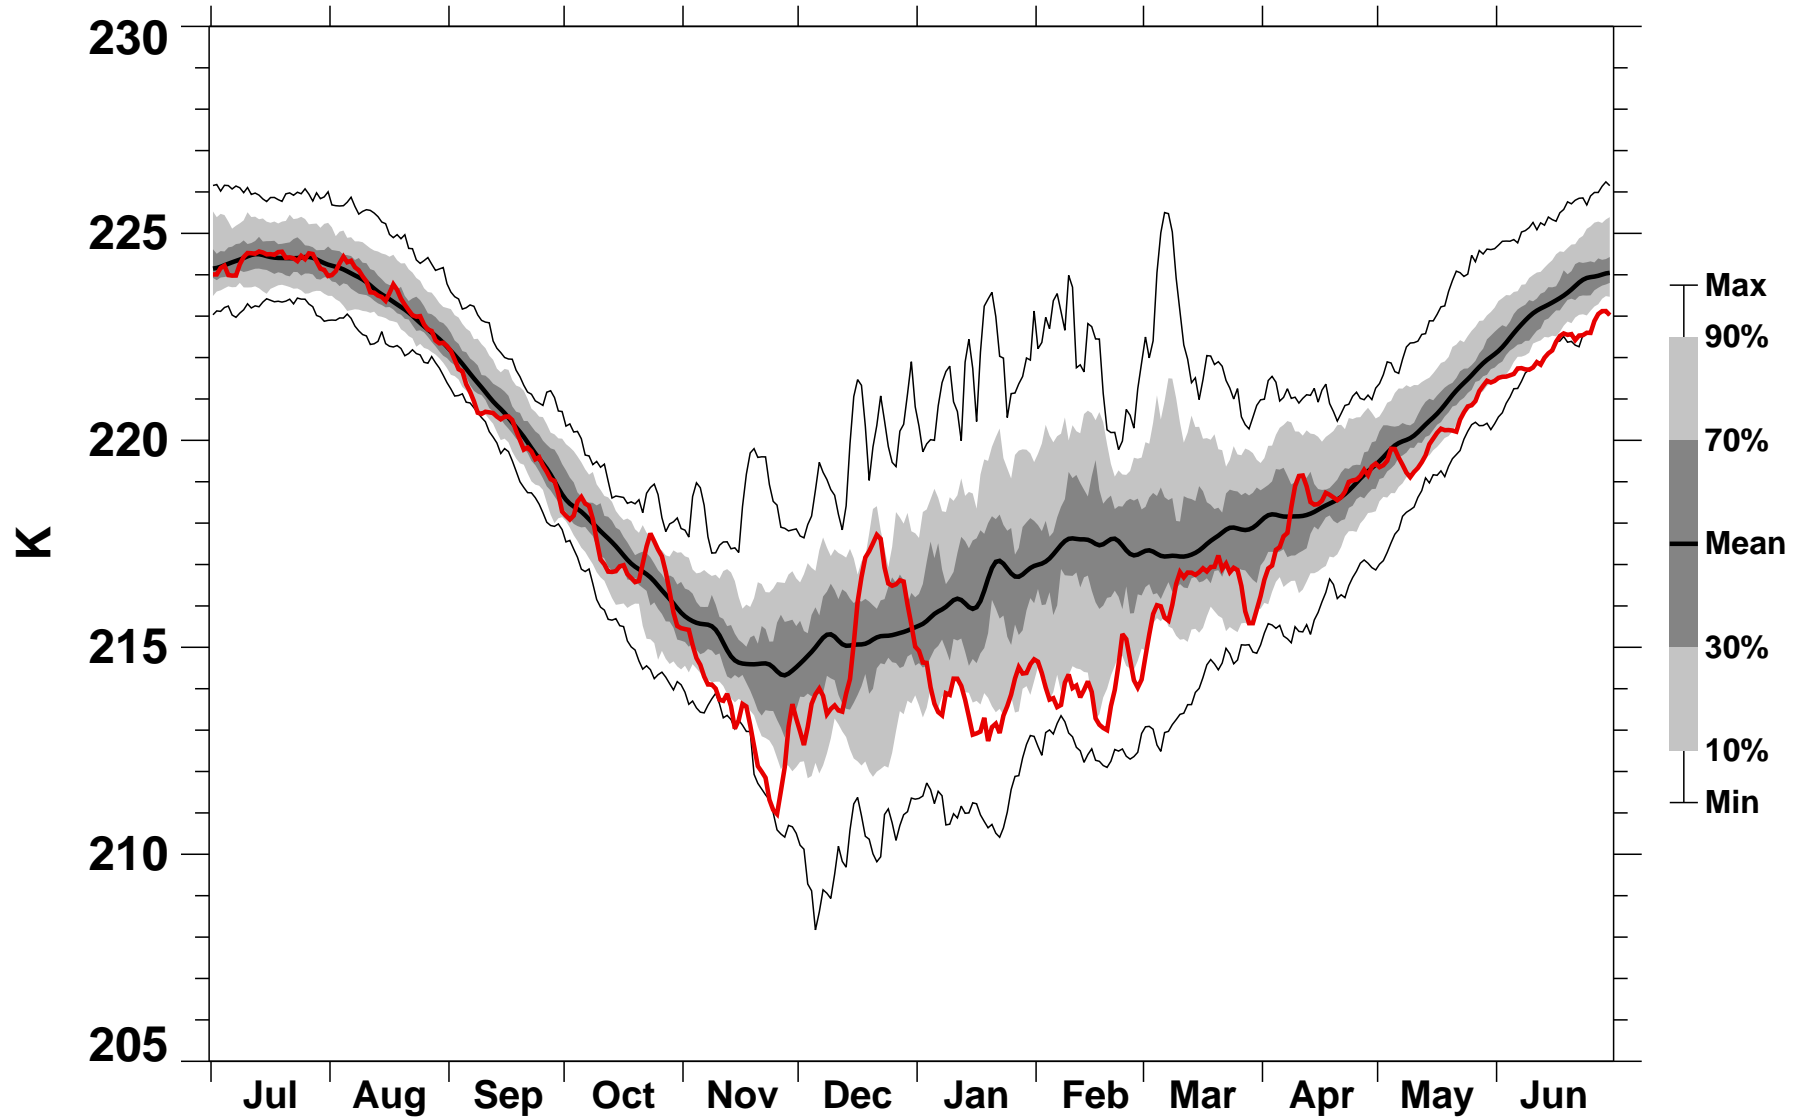

# 50°N Zonal Mean Temperature 30 hPa MERRA

1978/1979-2015/2016

2001/2002

2016-07-07T14:13:46Z