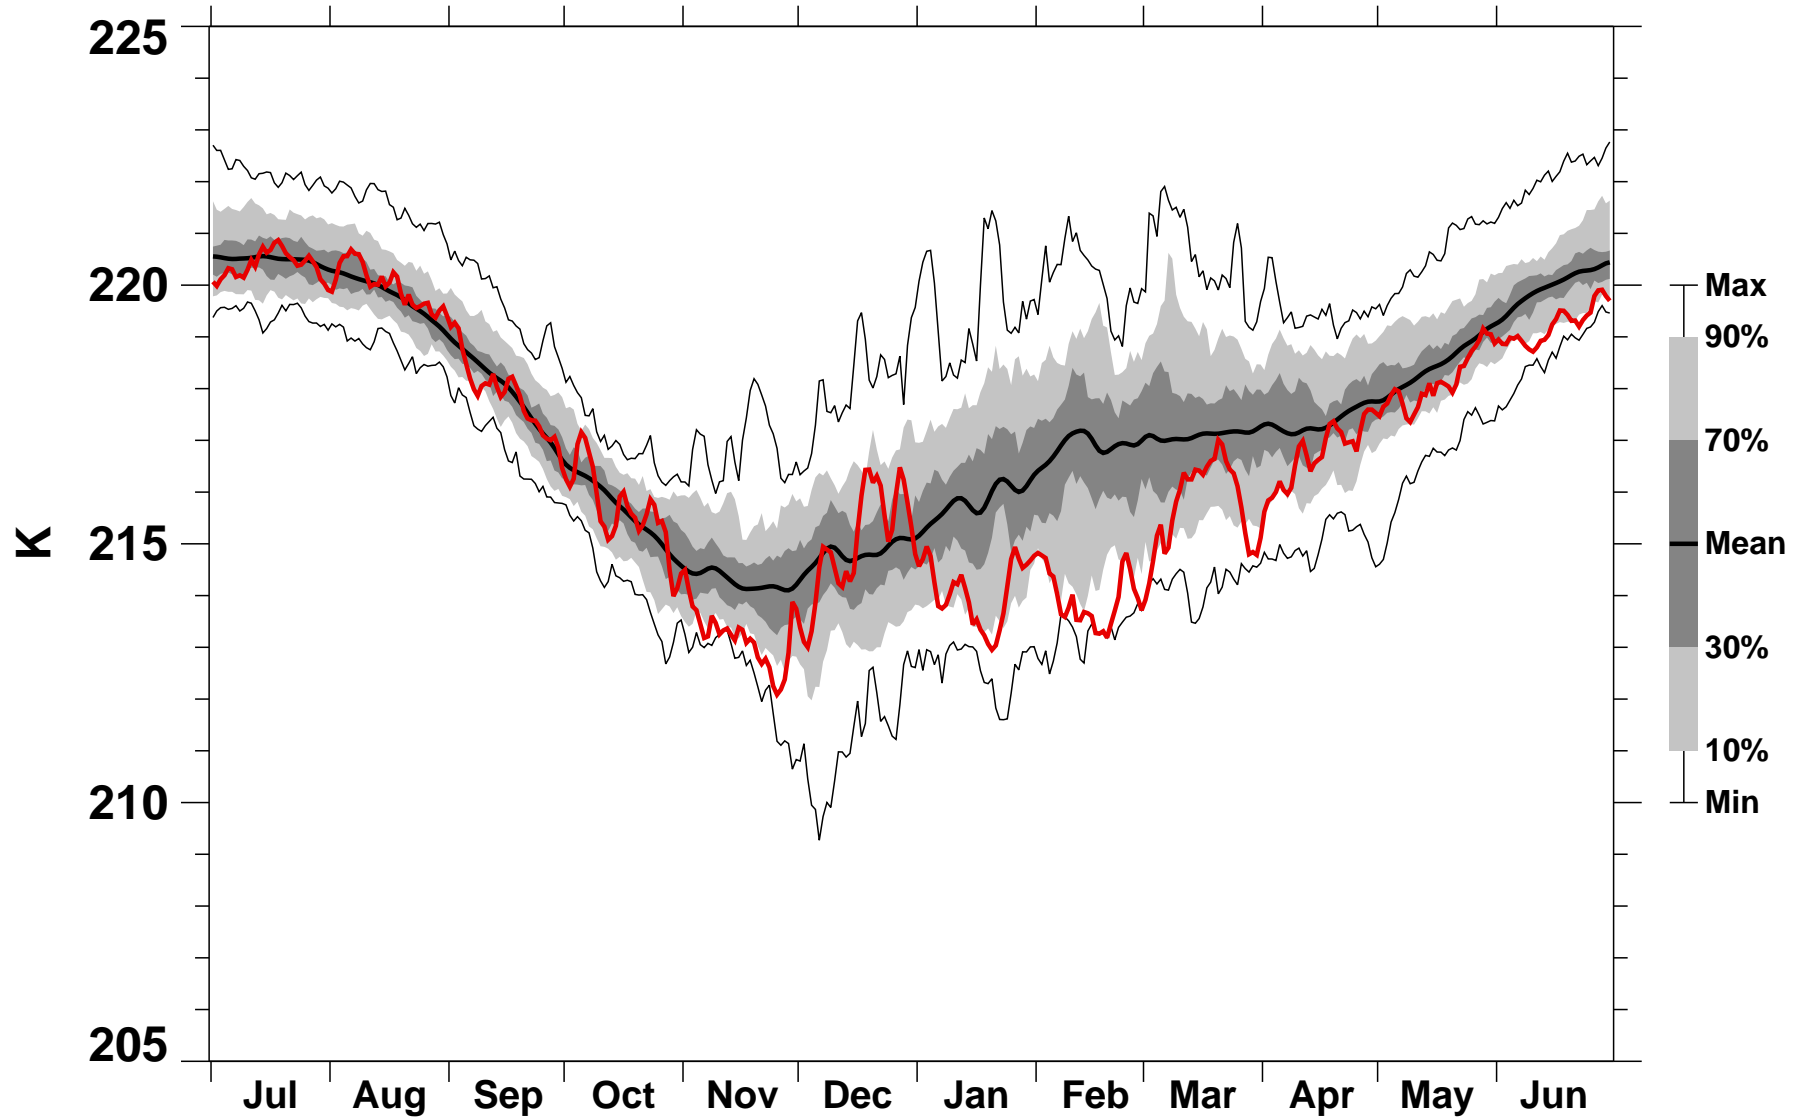

# 50°N Zonal Mean Temperature 50 hPa MERRA

1978/1979-2015/2016

2001/2002

2016-07-07T14:13:45Z