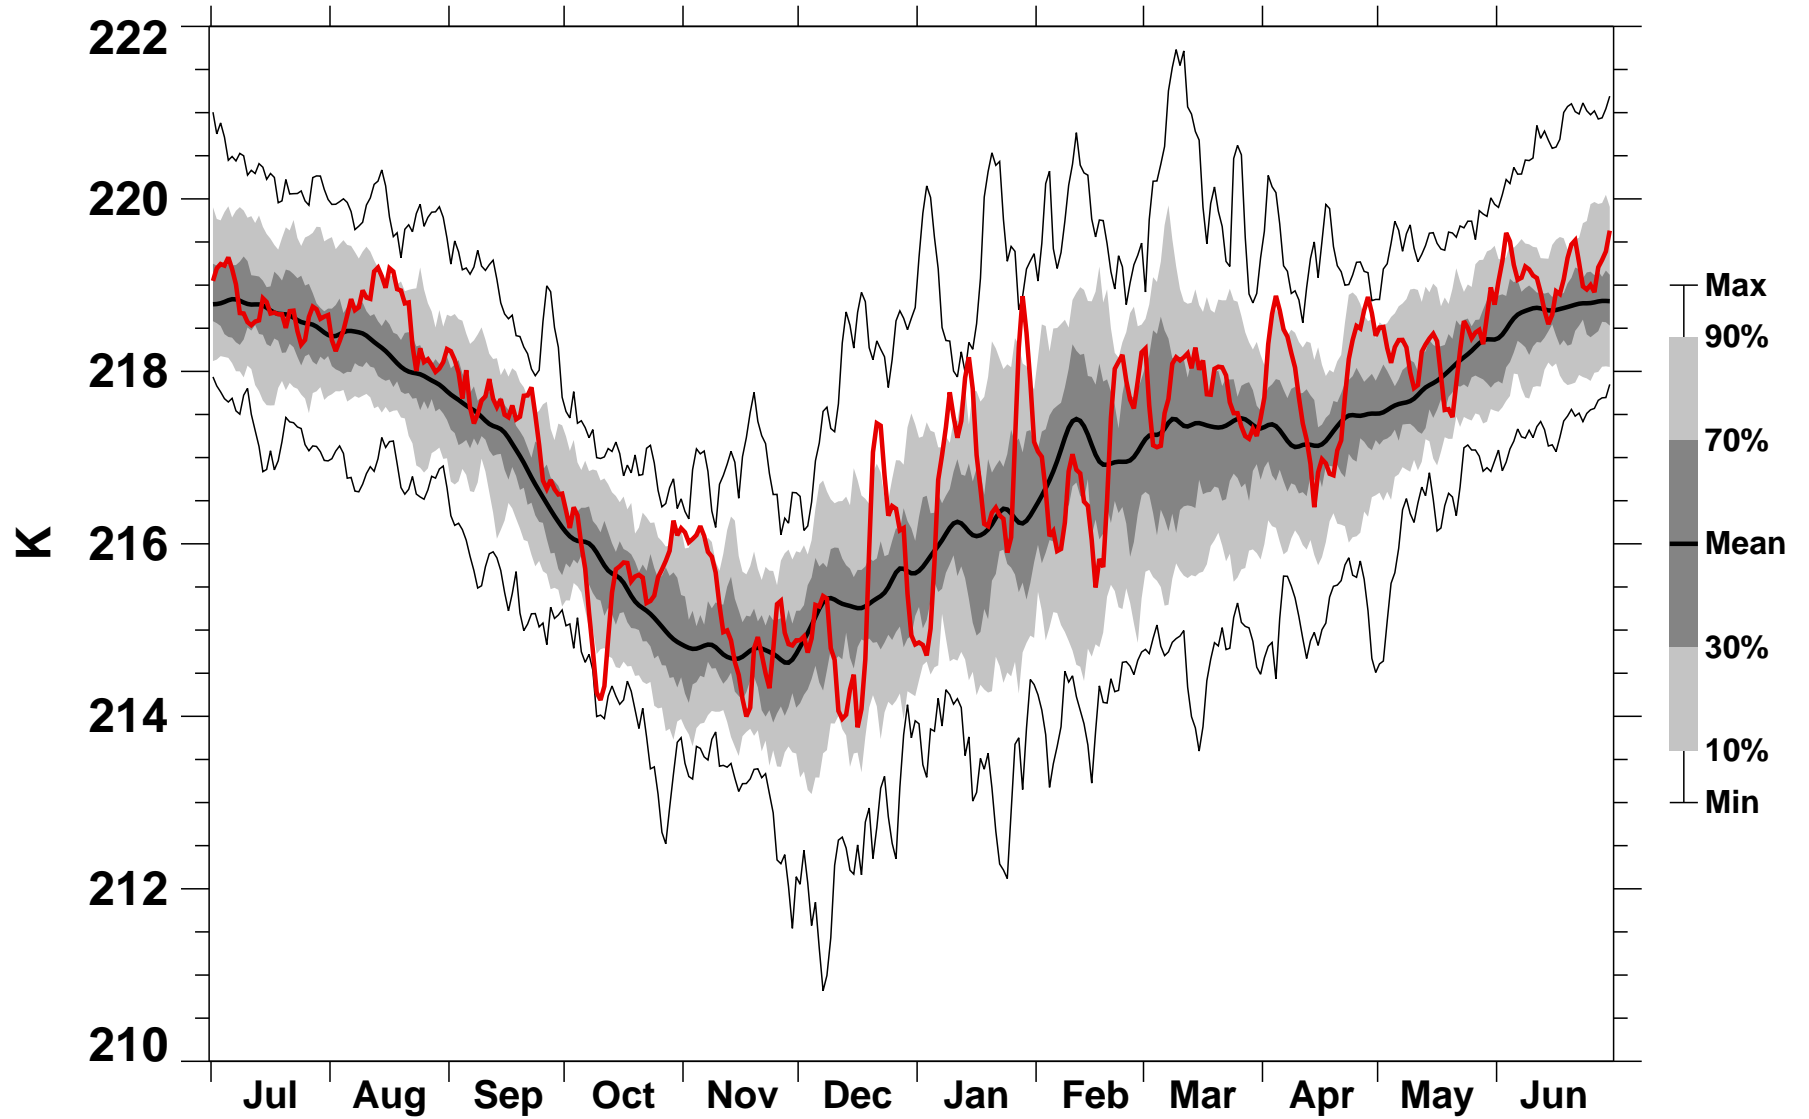

# 50°N Zonal Mean Temperature 70 hPa MERRA

1978/1979-2015/2016

1990/1991

2016-07-07T14:22:01Z