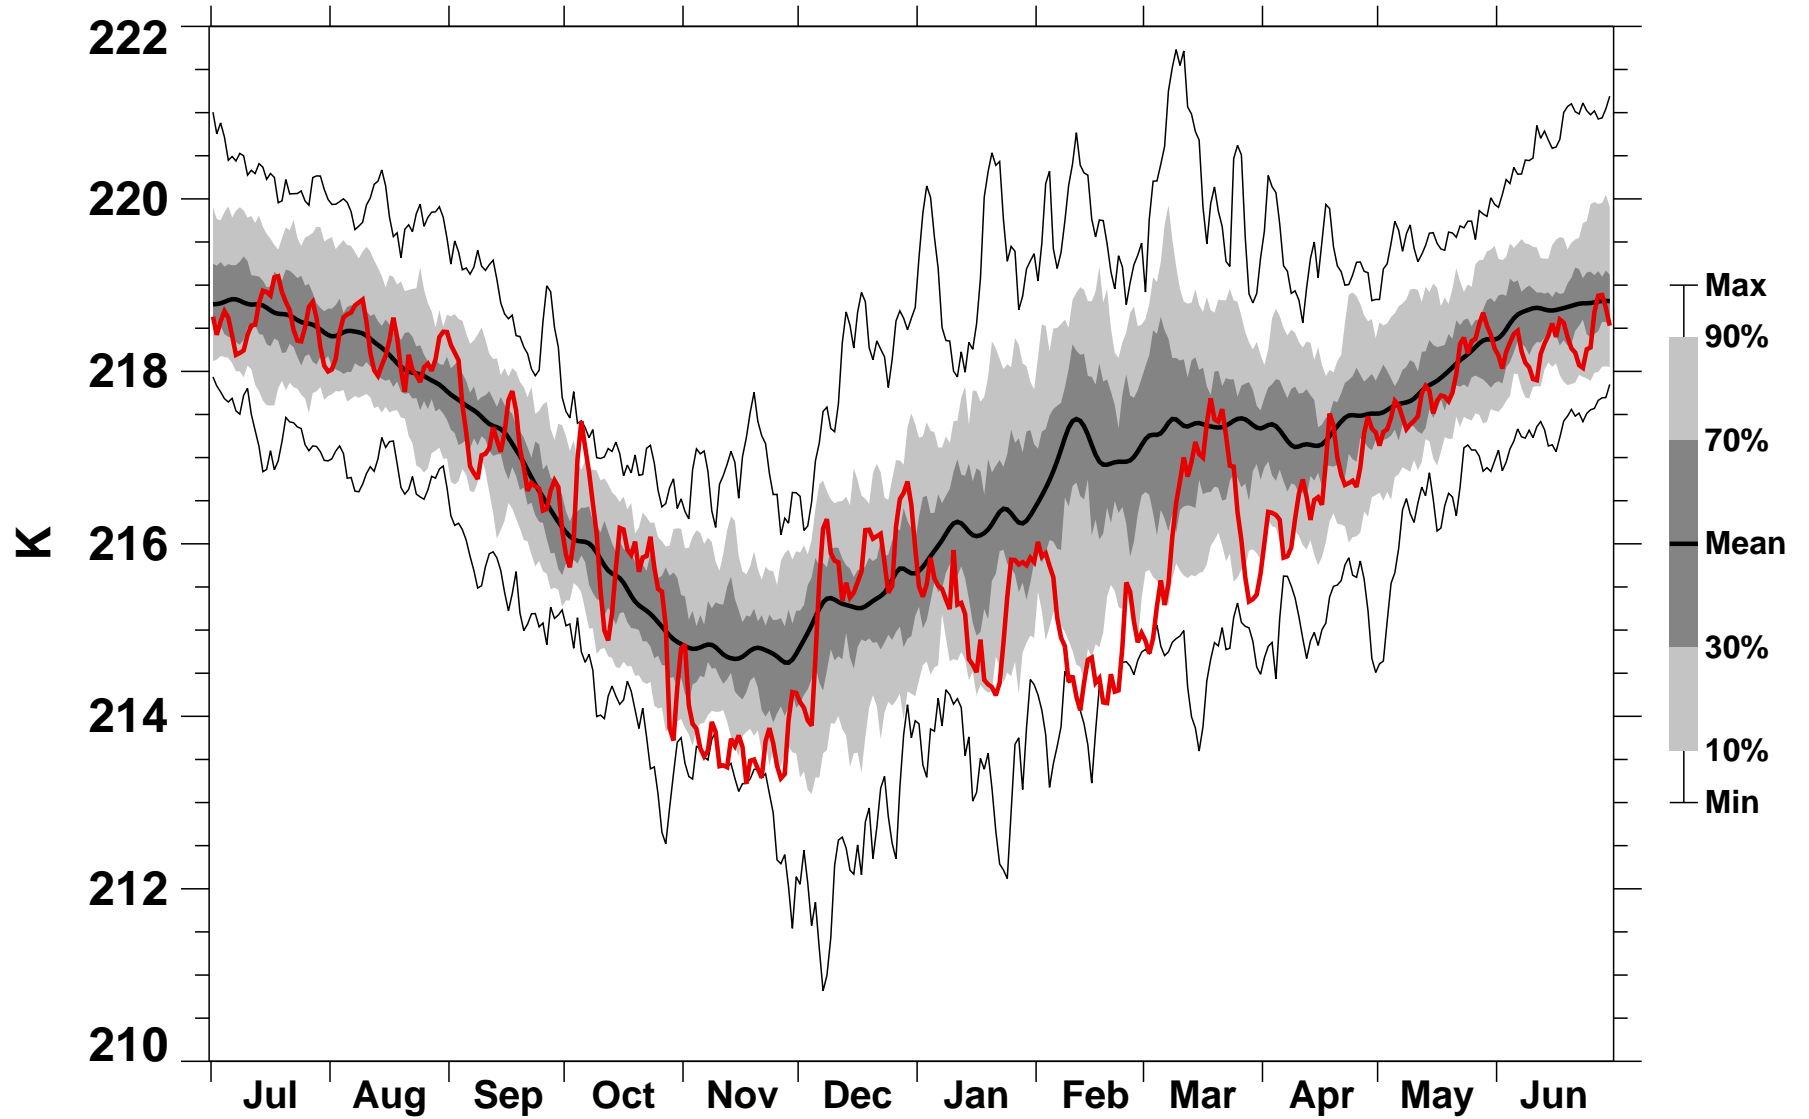

# 50°N Zonal Mean Temperature 70 hPa MERRA

1978/1979-2015/2016

2001/2002

2016-07-07T14:13:45Z