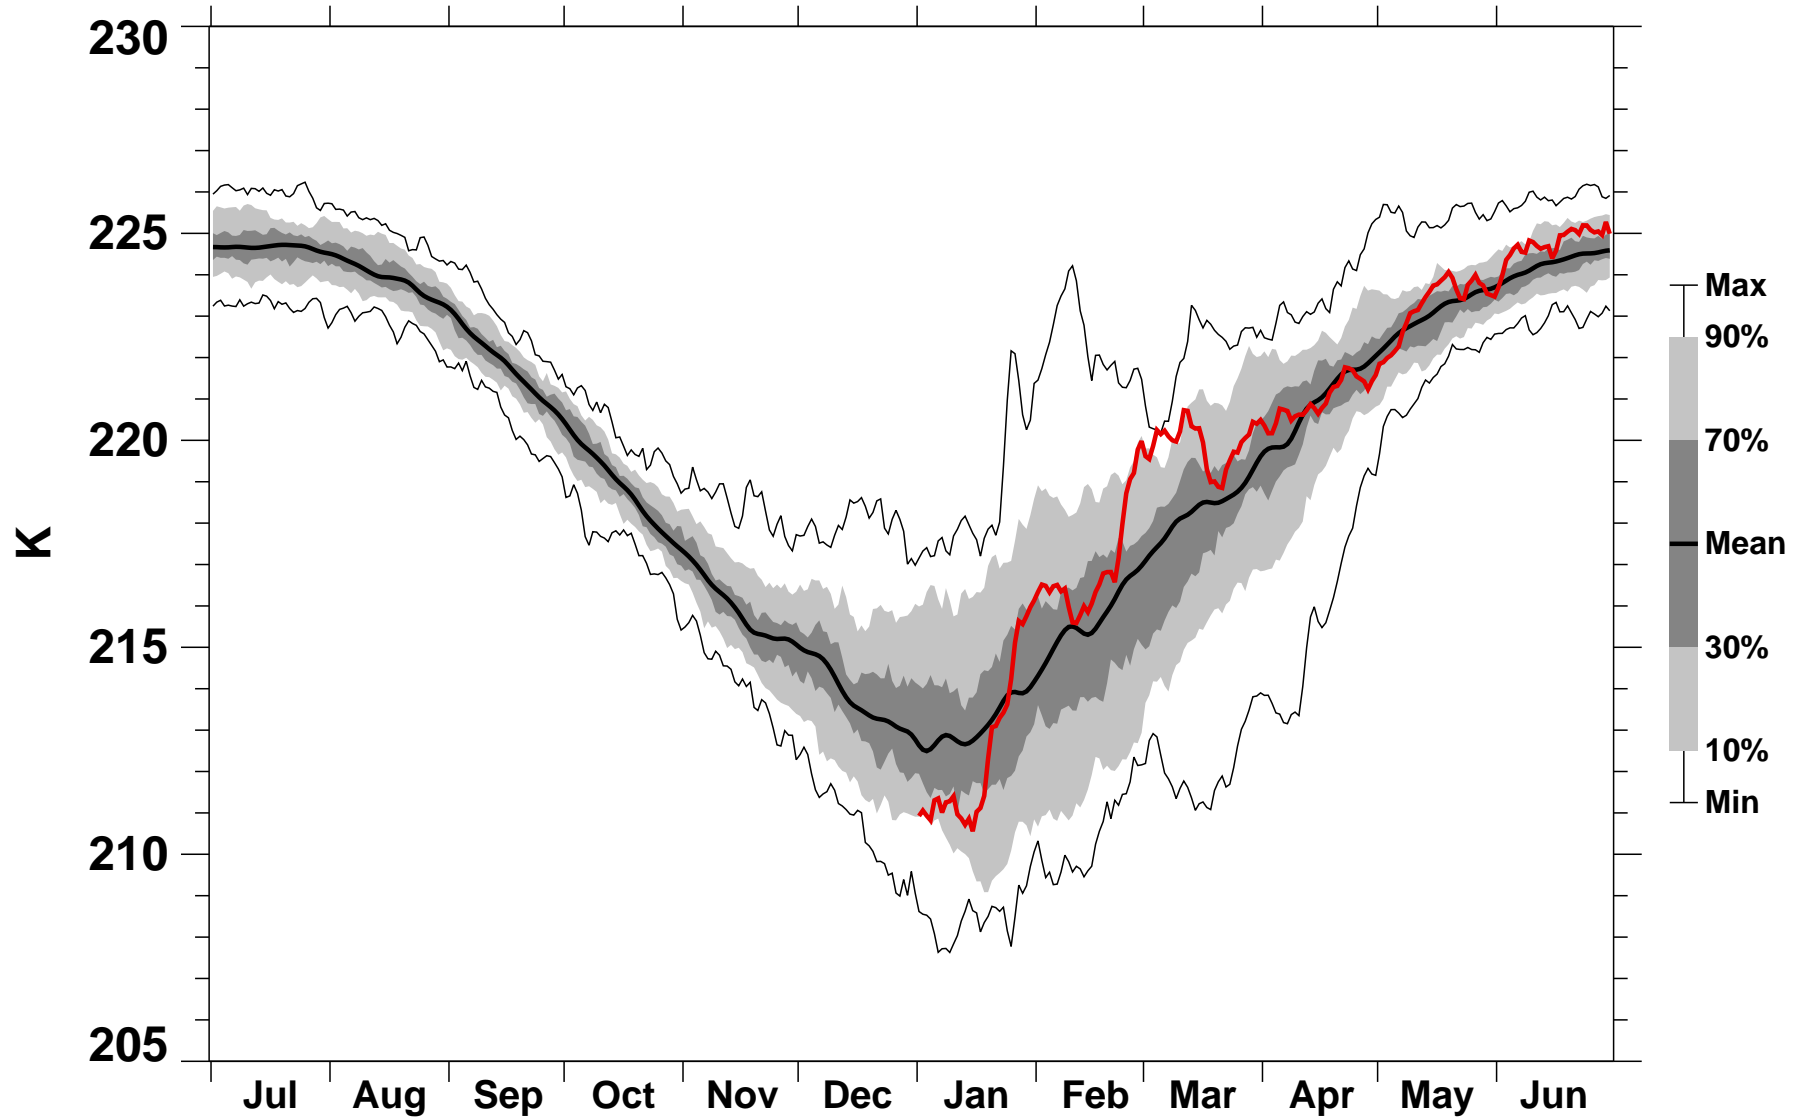

55-75°N Zonal Mean Temperature 100 hPa MERRA

1978/1979-2015/2016

1978/1979

2016-07-07T14:31:07Z