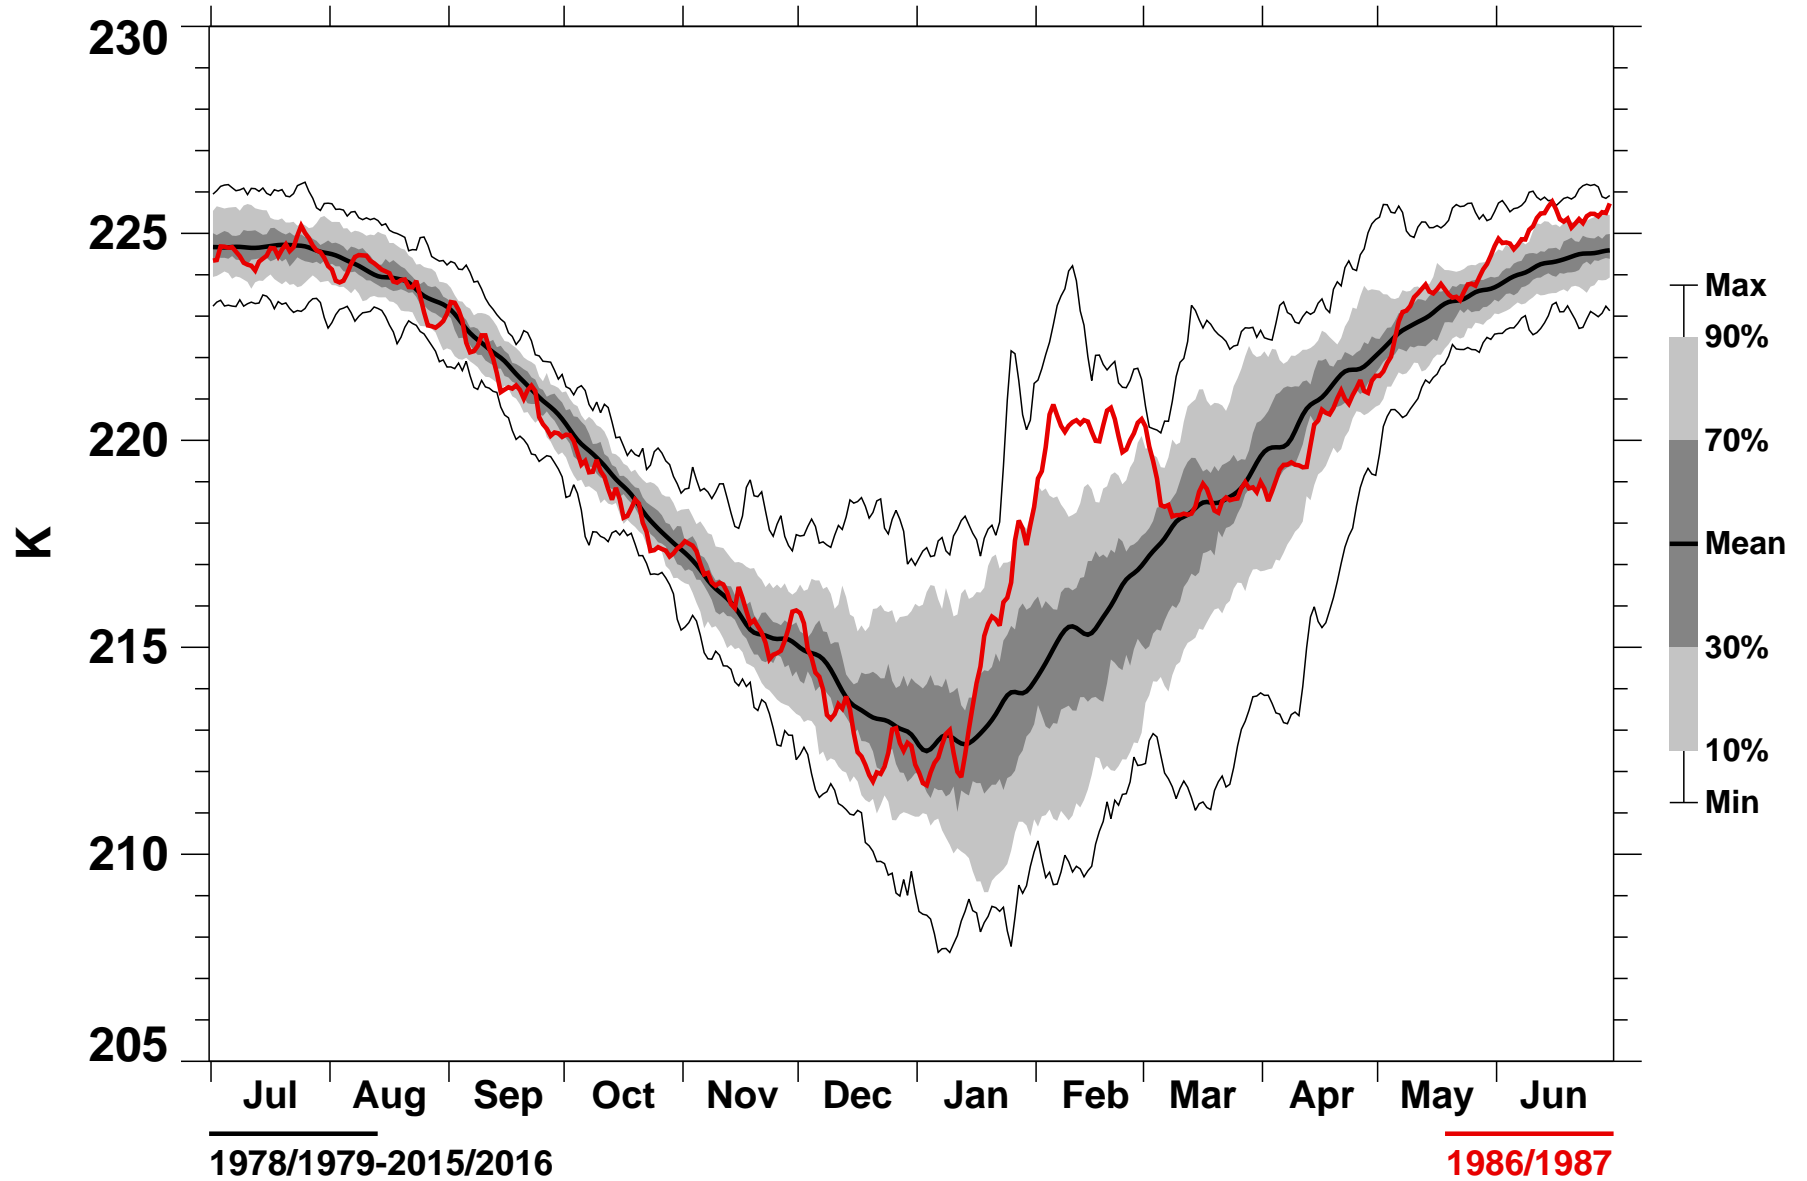

# 55-75°N Zonal Mean Temperature 100 hPa MERRA

1978/1979-2015/2016

1986/1987

2016-07-07T14:25:07Z