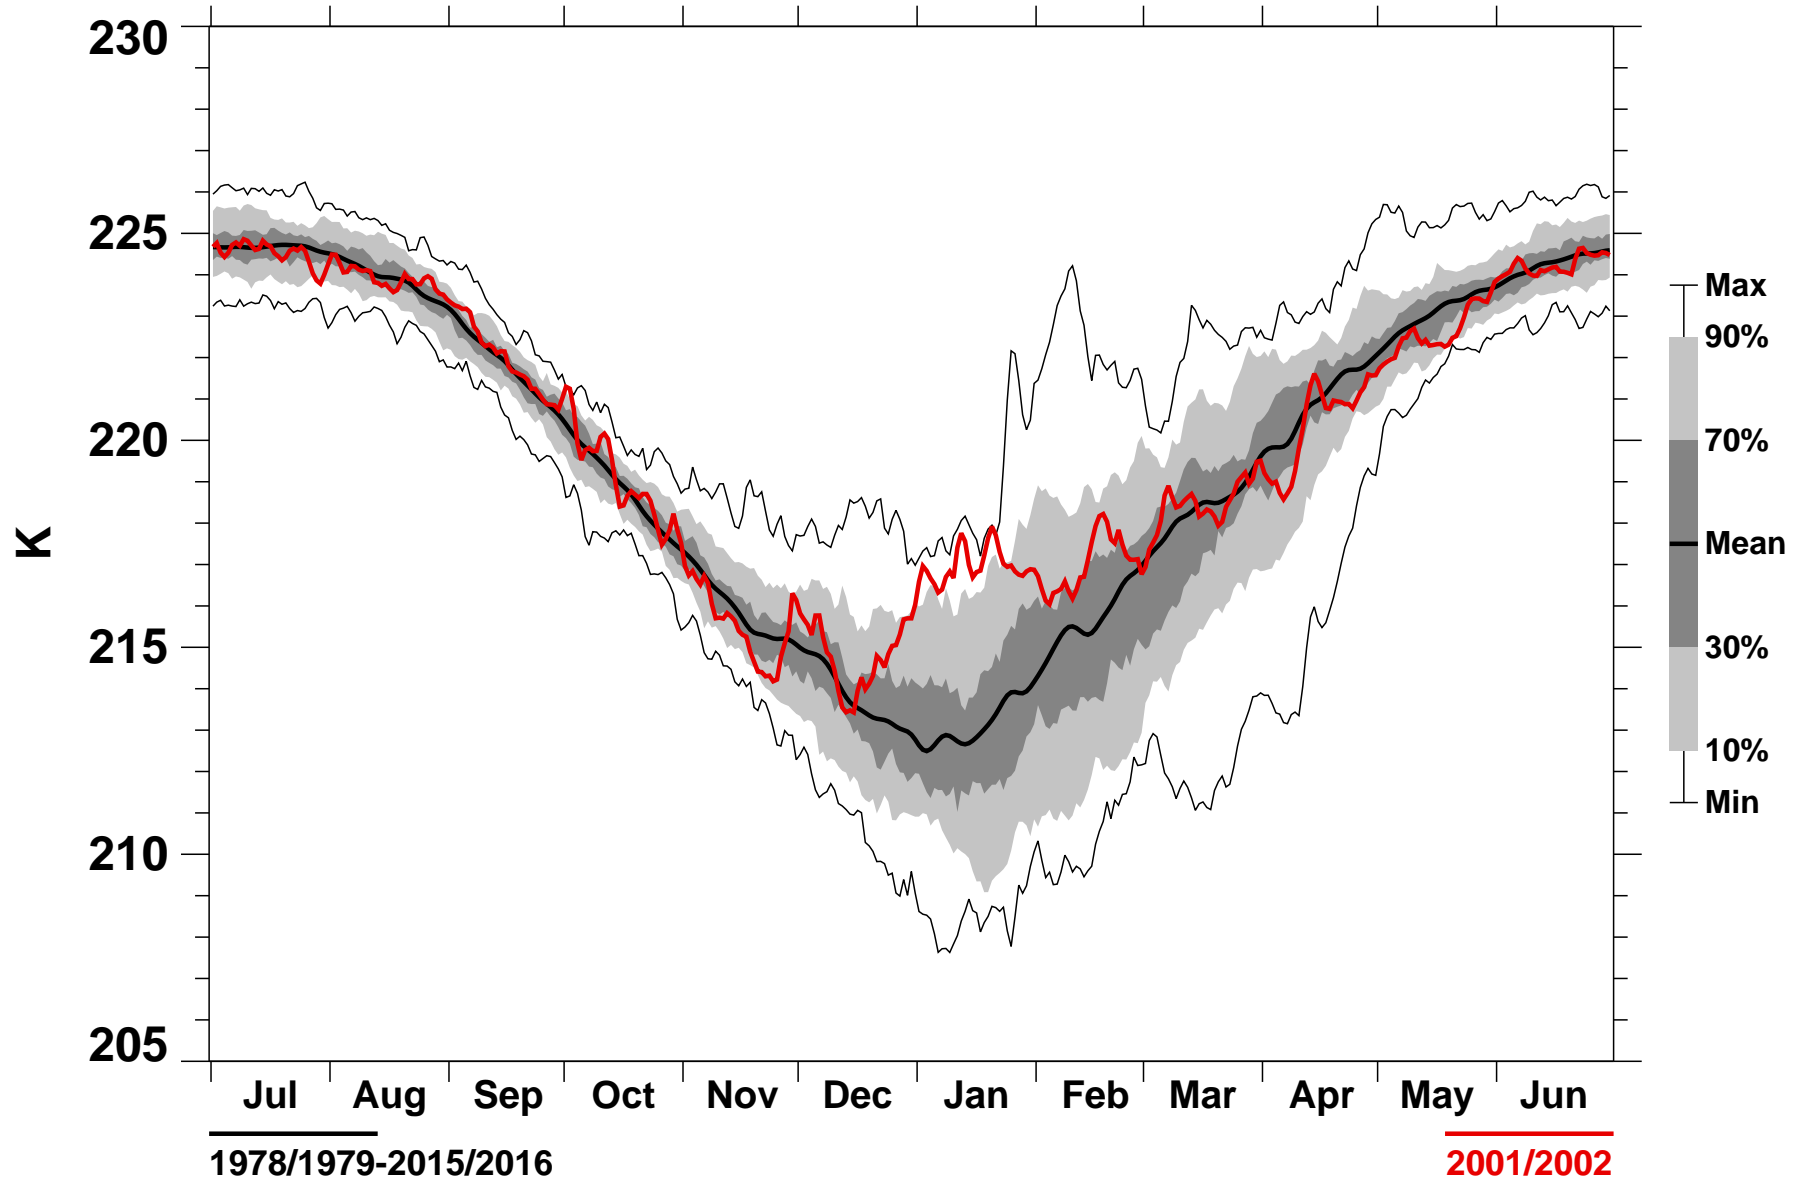

55-75°N Zonal Mean Temperature 100 hPa MERRA

1978/1979-2015/2016

2001/2002

2016-07-07T14:13:52Z