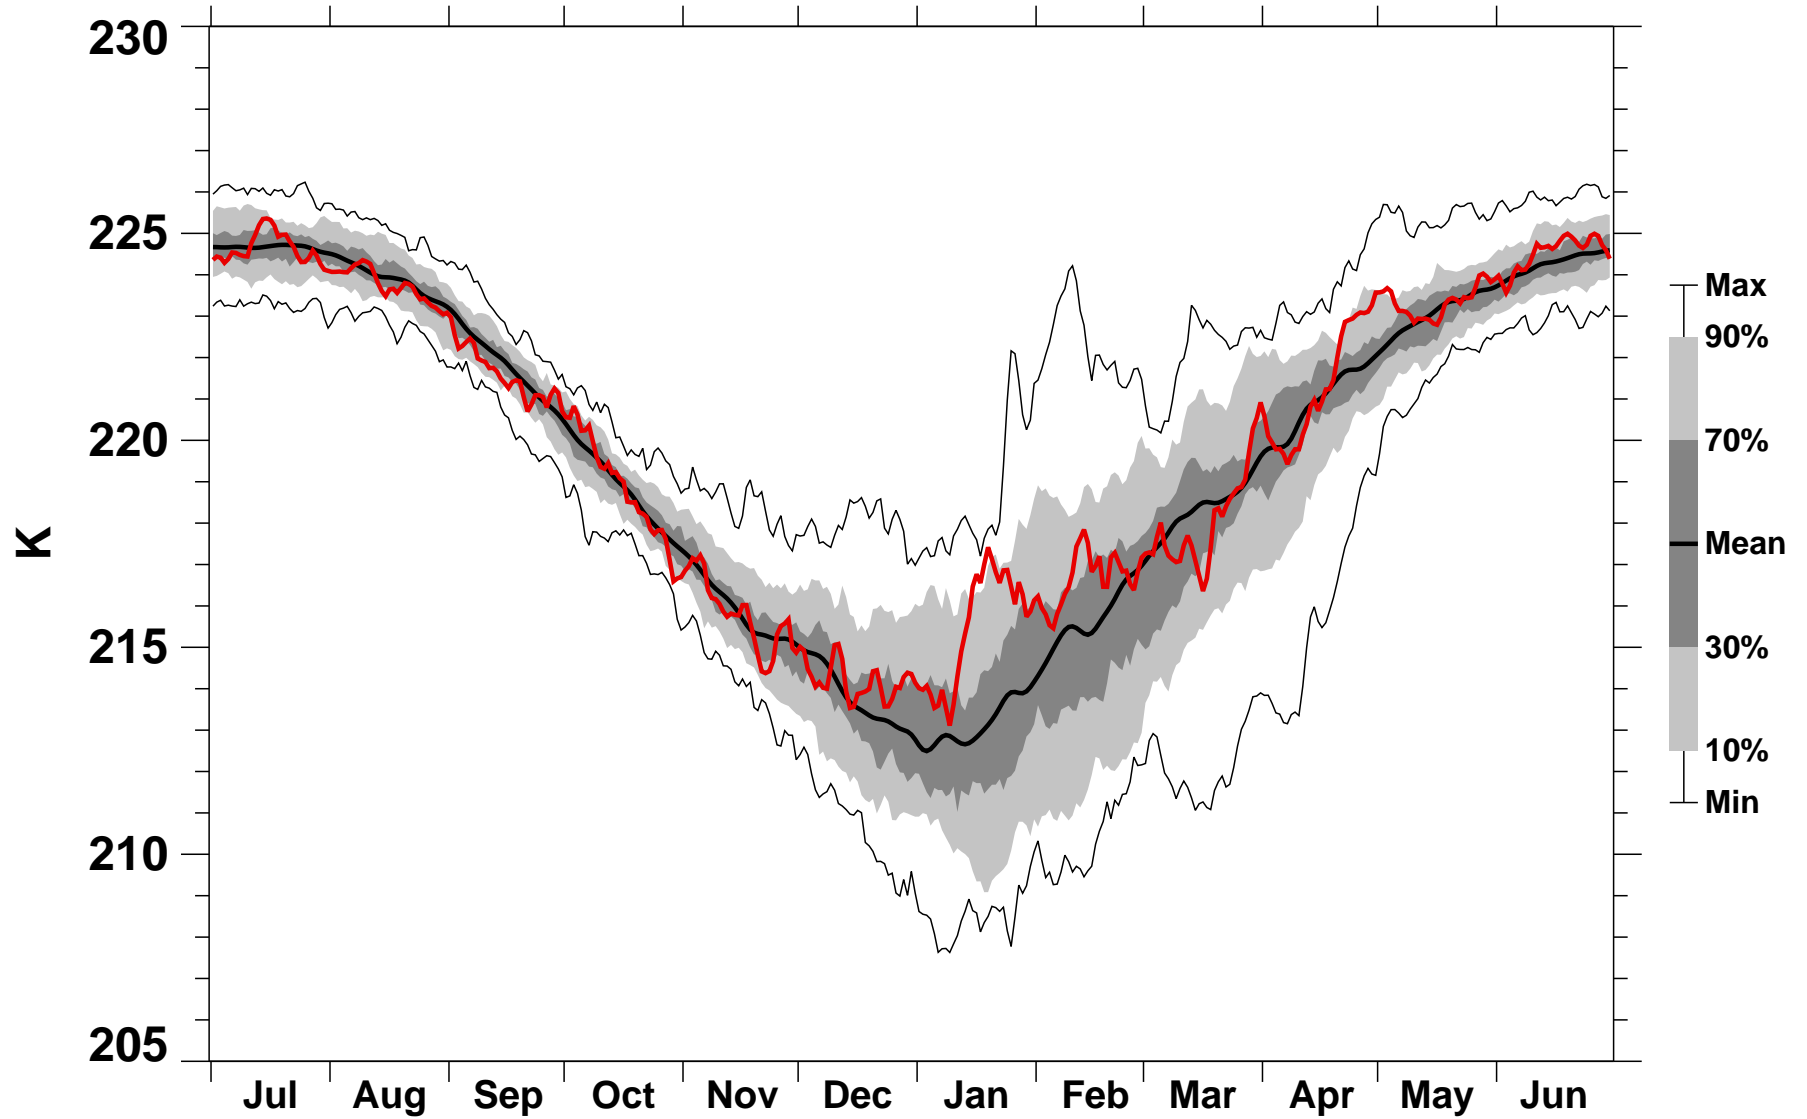

55-75°N Zonal Mean Temperature 100 hPa MERRA

1978/1979-2015/2016

2002/2003

2016-07-07T14:13:07Z