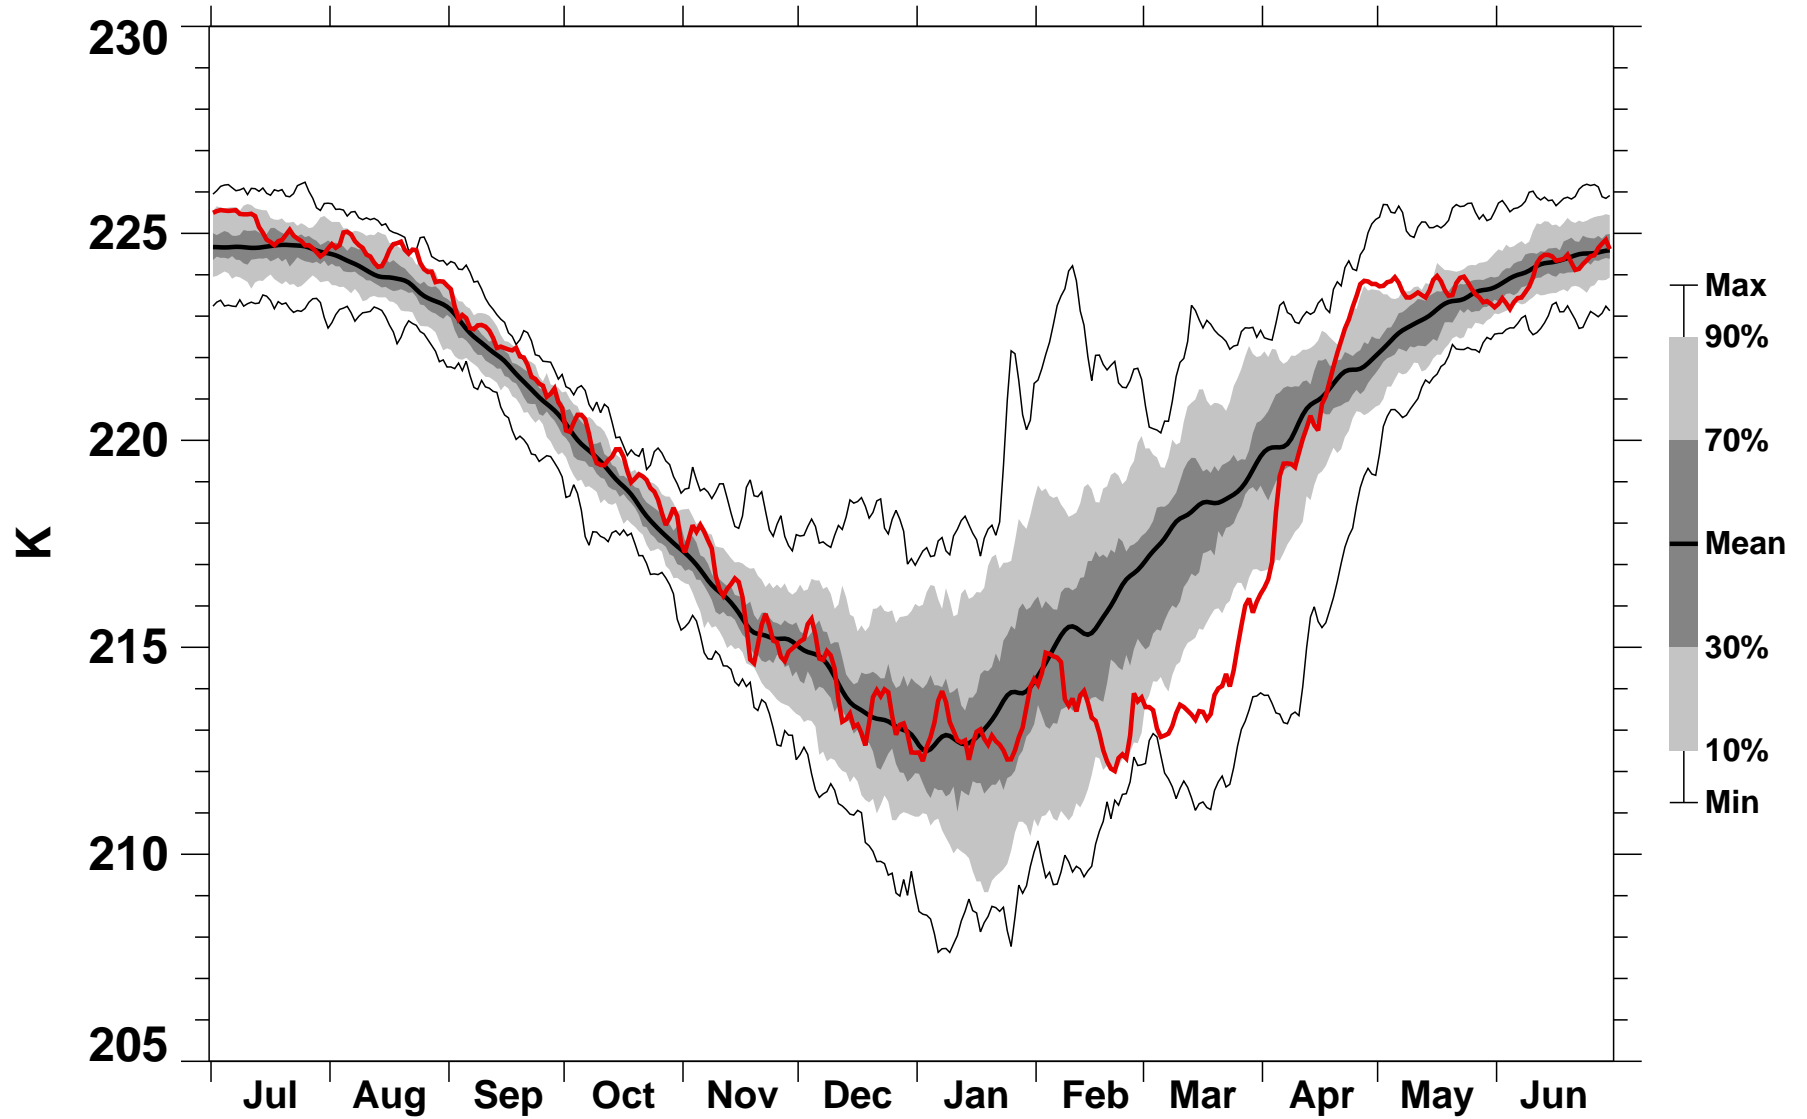

# 55-75°N Zonal Mean Temperature 100 hPa MERRA

1978/1979-2015/2016

2010/2011

2016-07-07T14:07:08Z