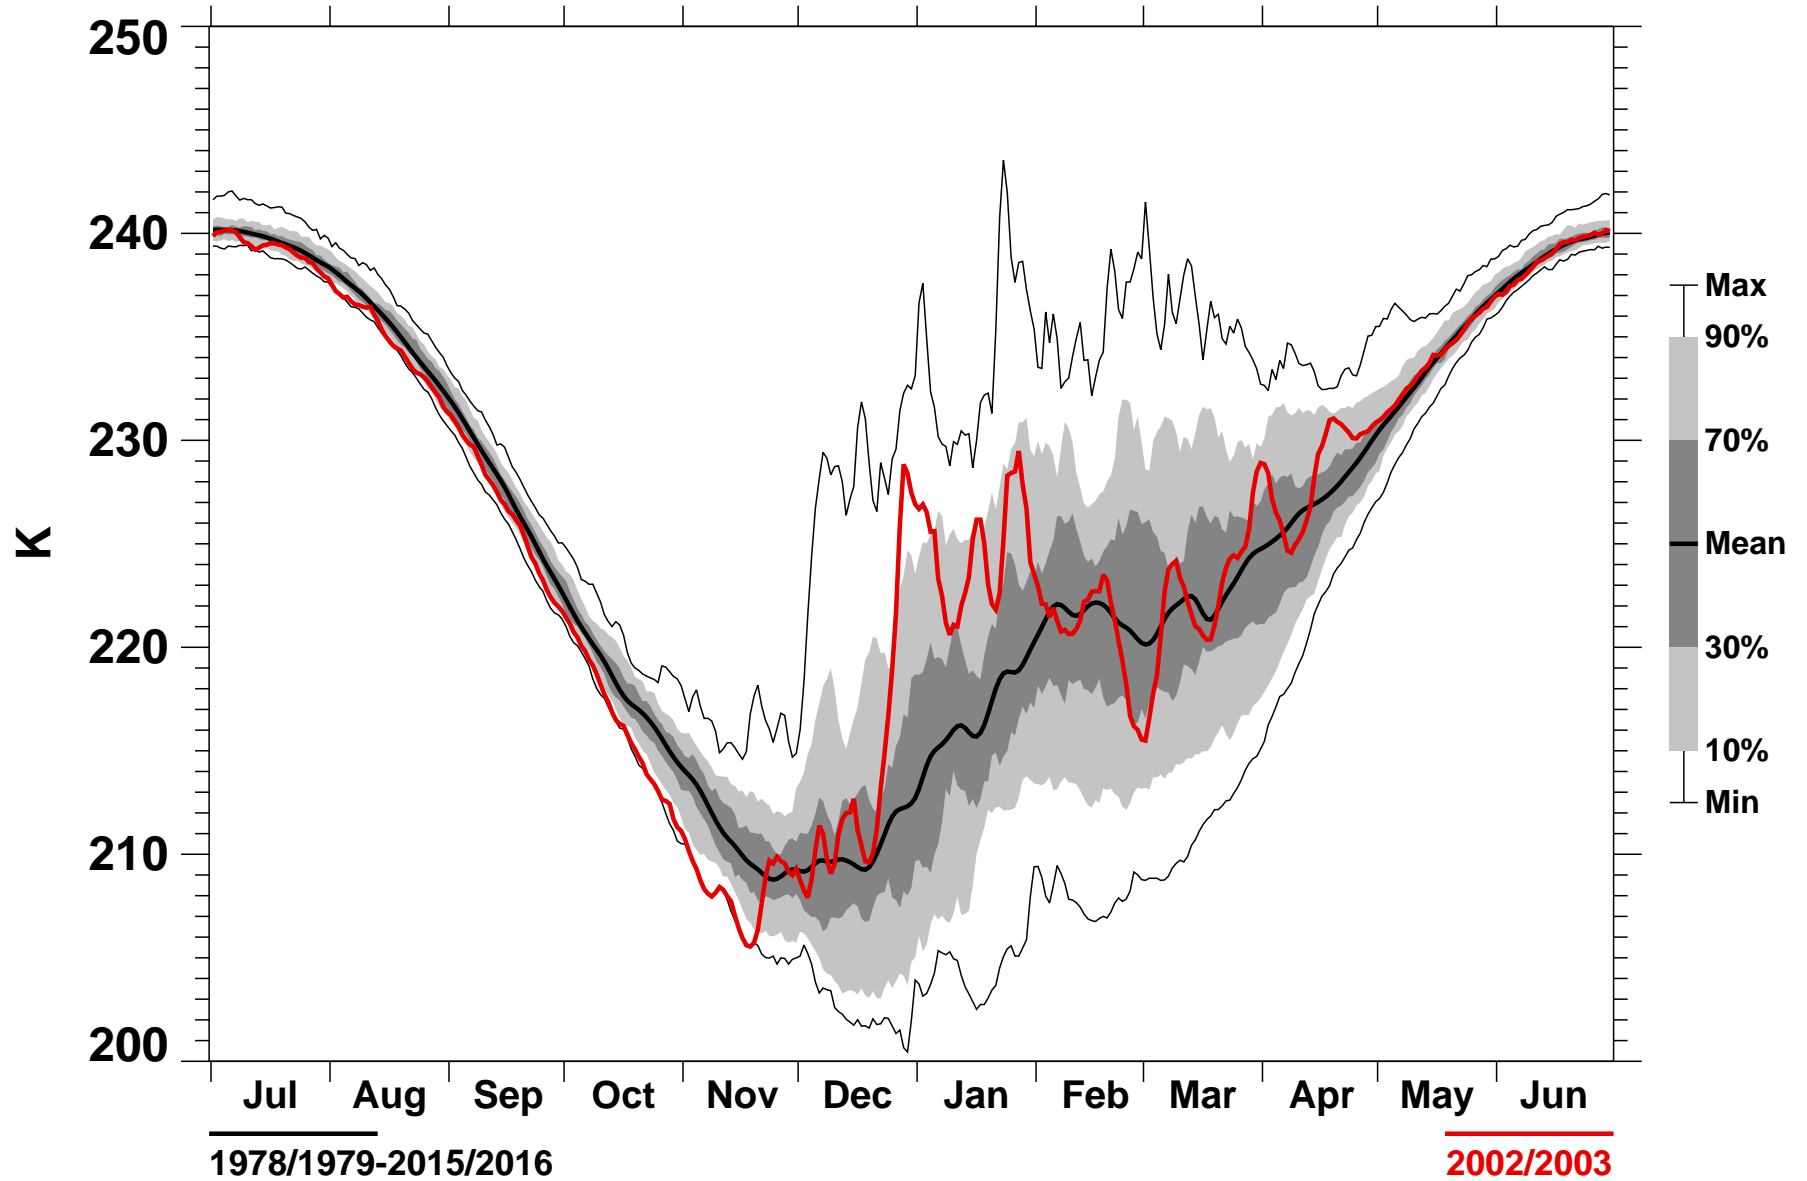

# 55-75°N Zonal Mean Temperature 10 hPa MERRA

1978/1979-2015/2016

2002/2003

2016-07-07T14:13:08Z