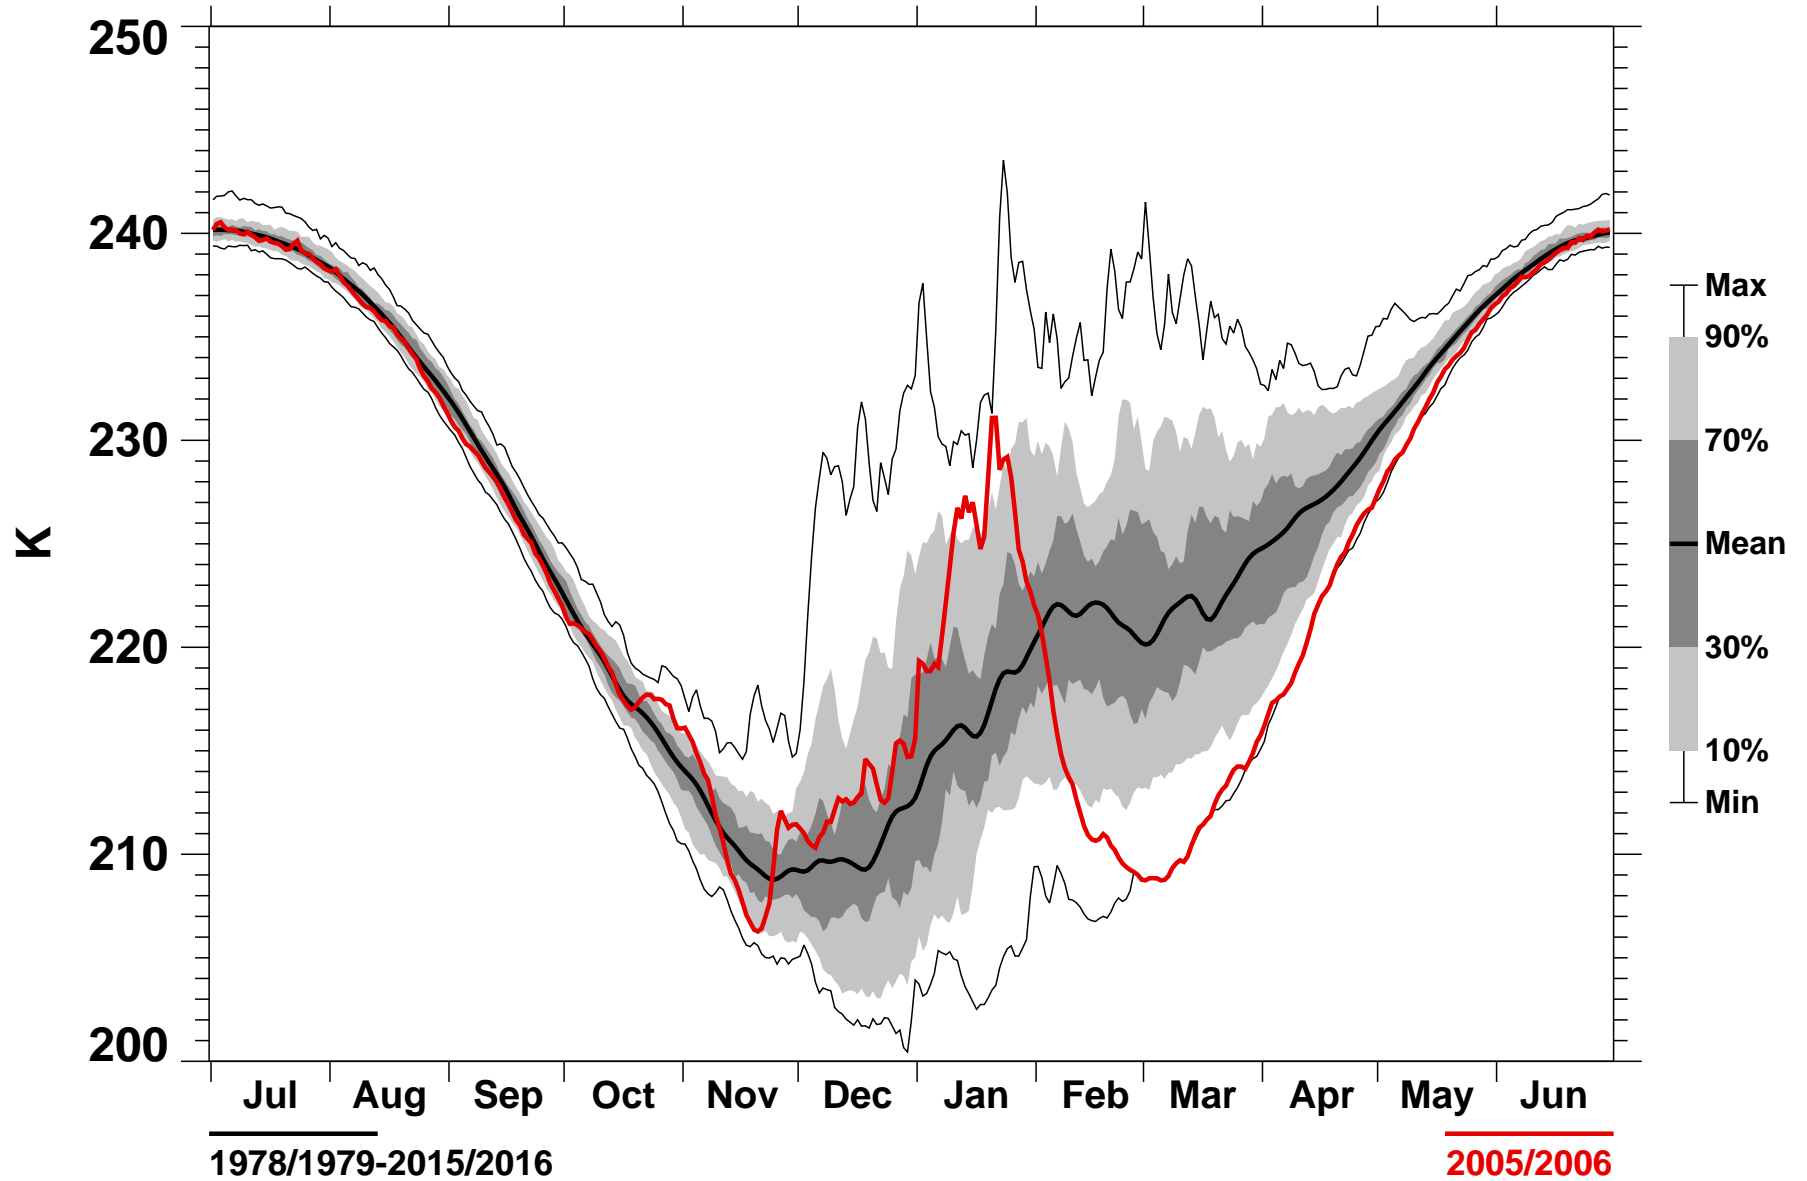

# 55-75°N Zonal Mean Temperature 10 hPa MERRA

1978/1979-2015/2016

2005/2006

2016-07-07T14:10:54Z