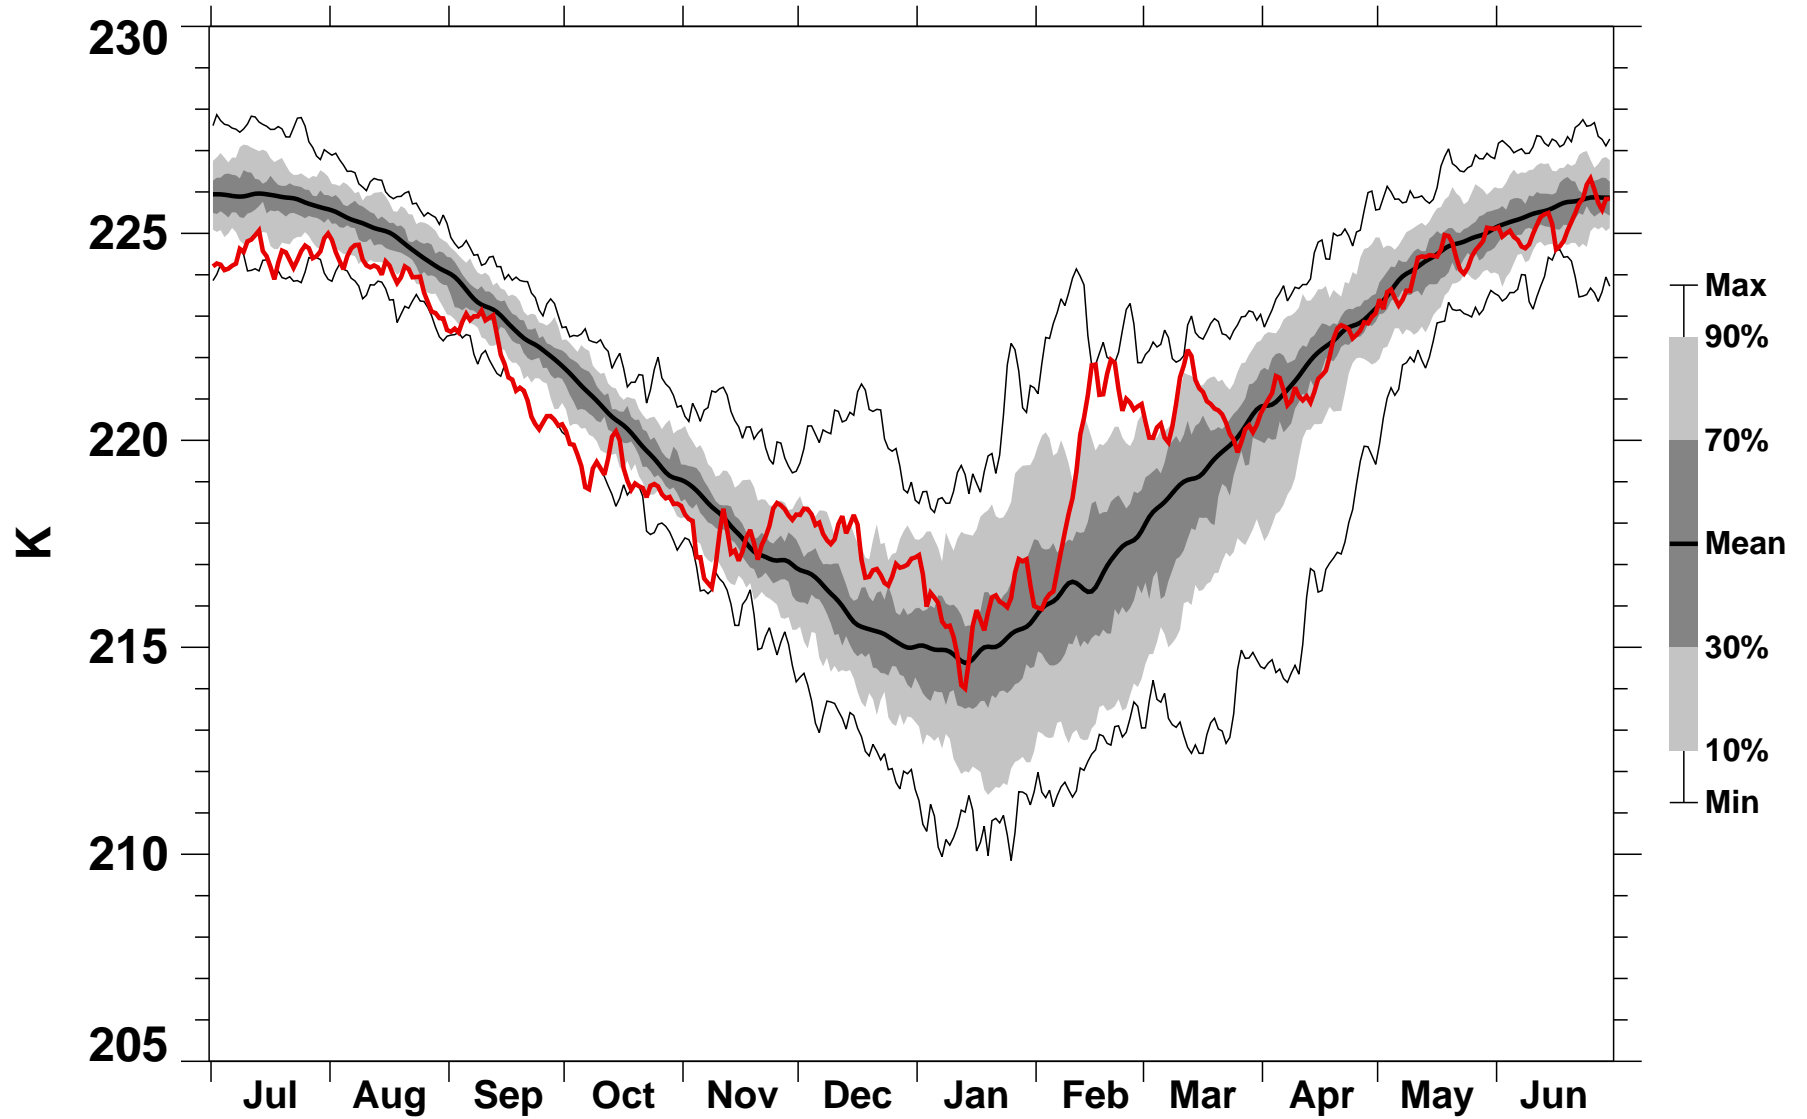

# 55-75°N Zonal Mean Temperature 150 hPa MERRA

1978/1979-2015/2016

2000/2001

2016-07-07T14:14:41Z