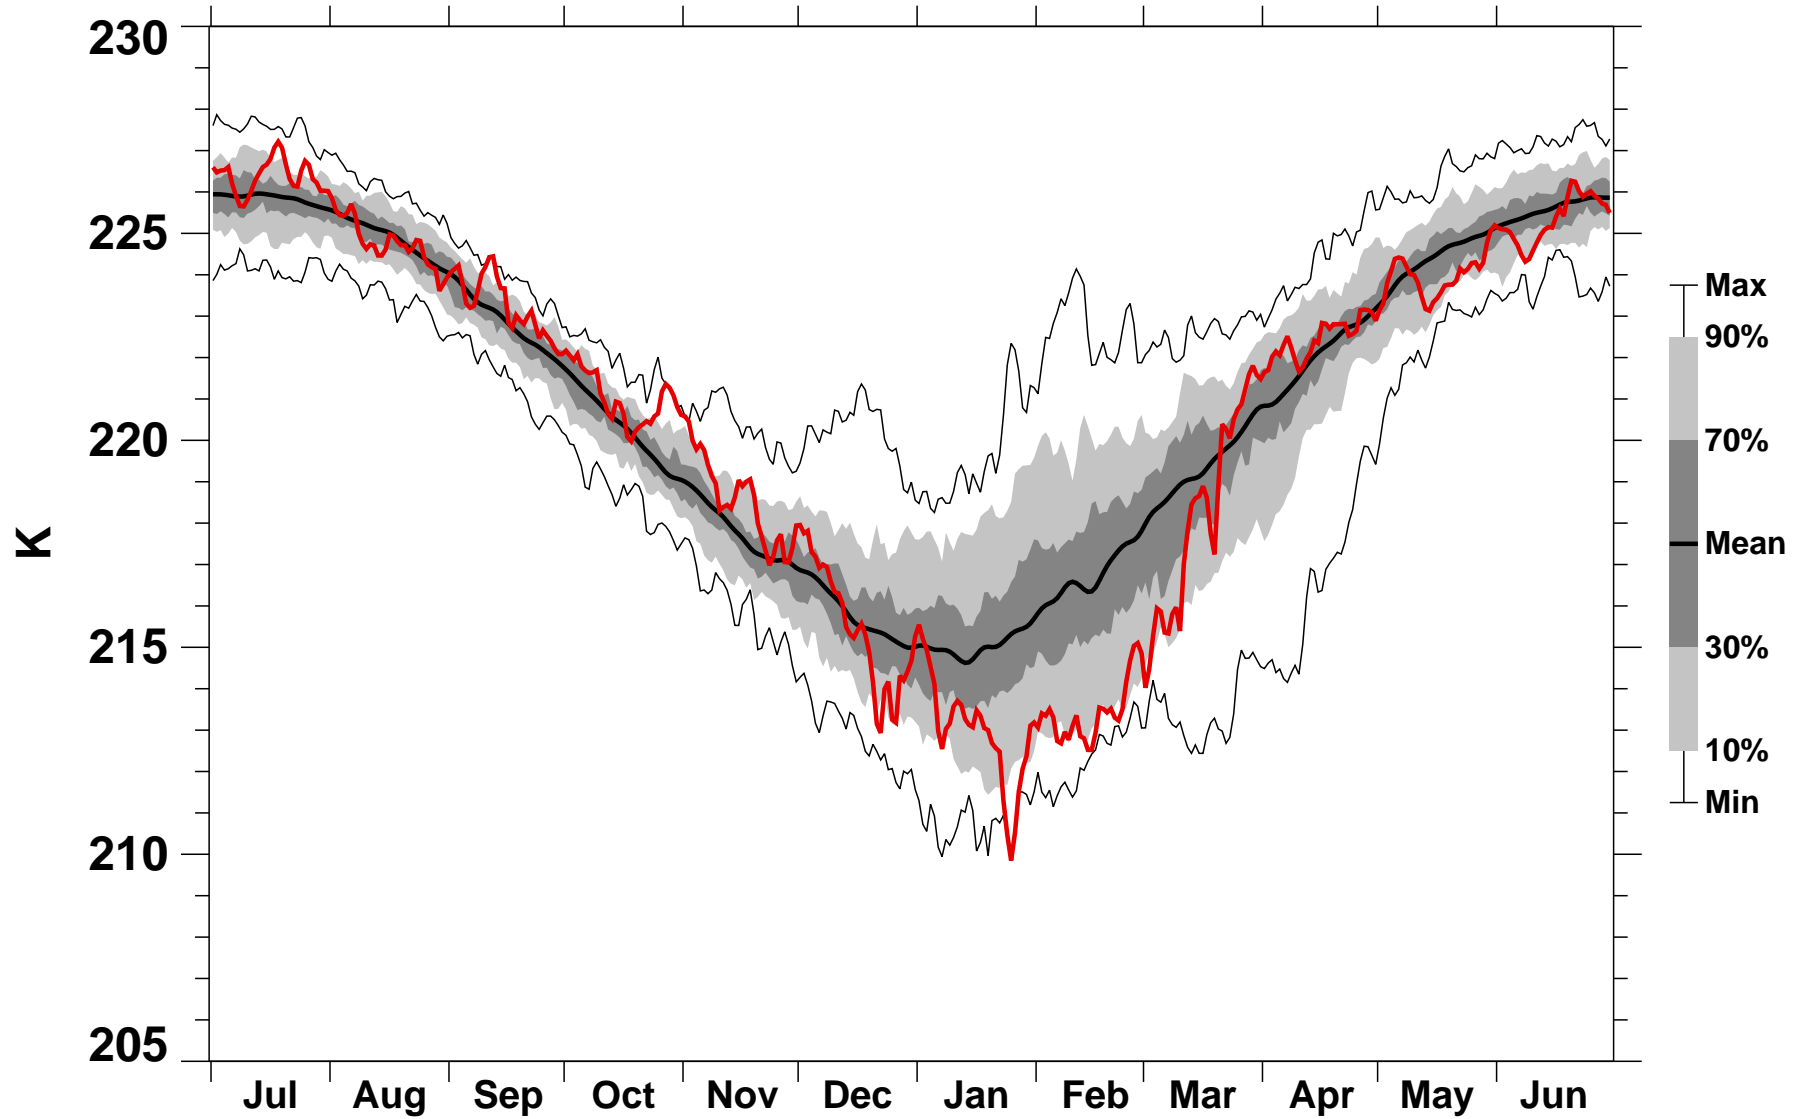

# 55-75°N Zonal Mean Temperature 150 hPa MERRA

1978/1979-2015/2016

2004/2005

2016-07-07T14:11:37Z