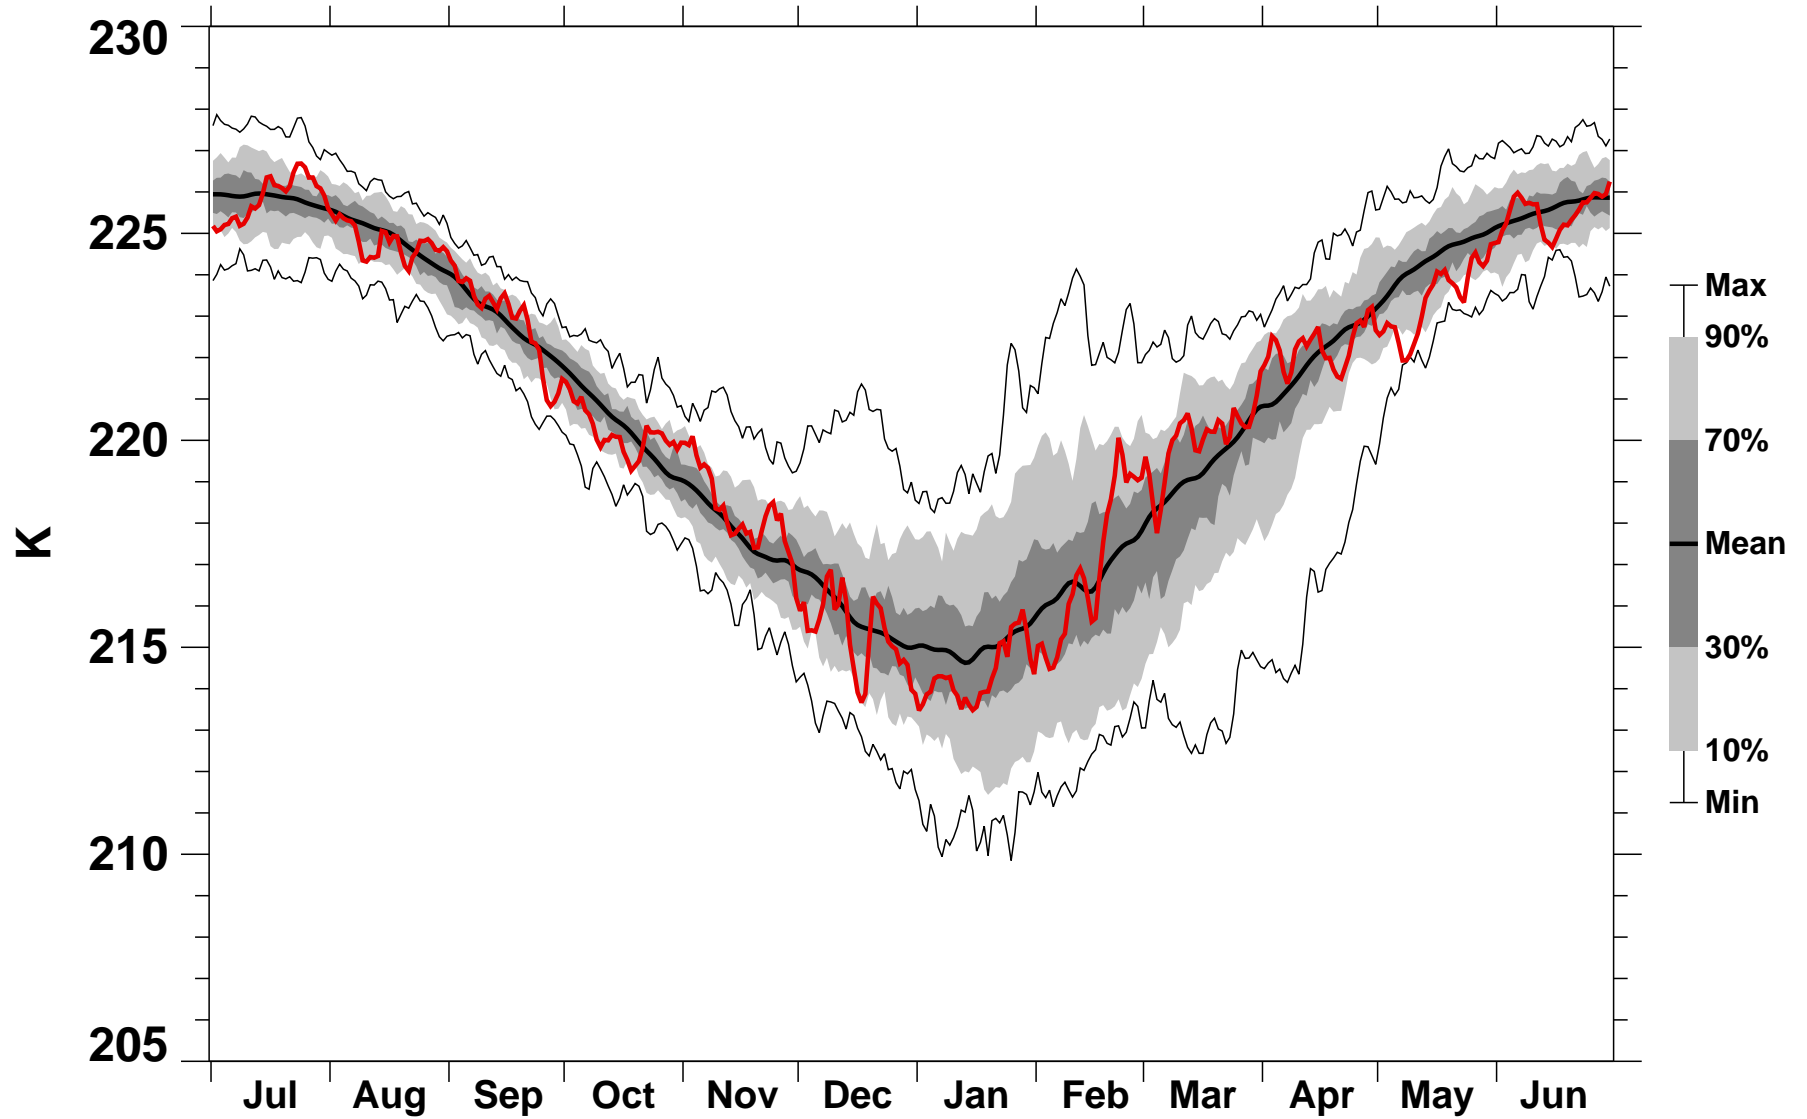

# 55-75°N Zonal Mean Temperature 150 hPa MERRA

1978/1979-2015/2016

2007/2008

2016-07-07T14:09:22Z