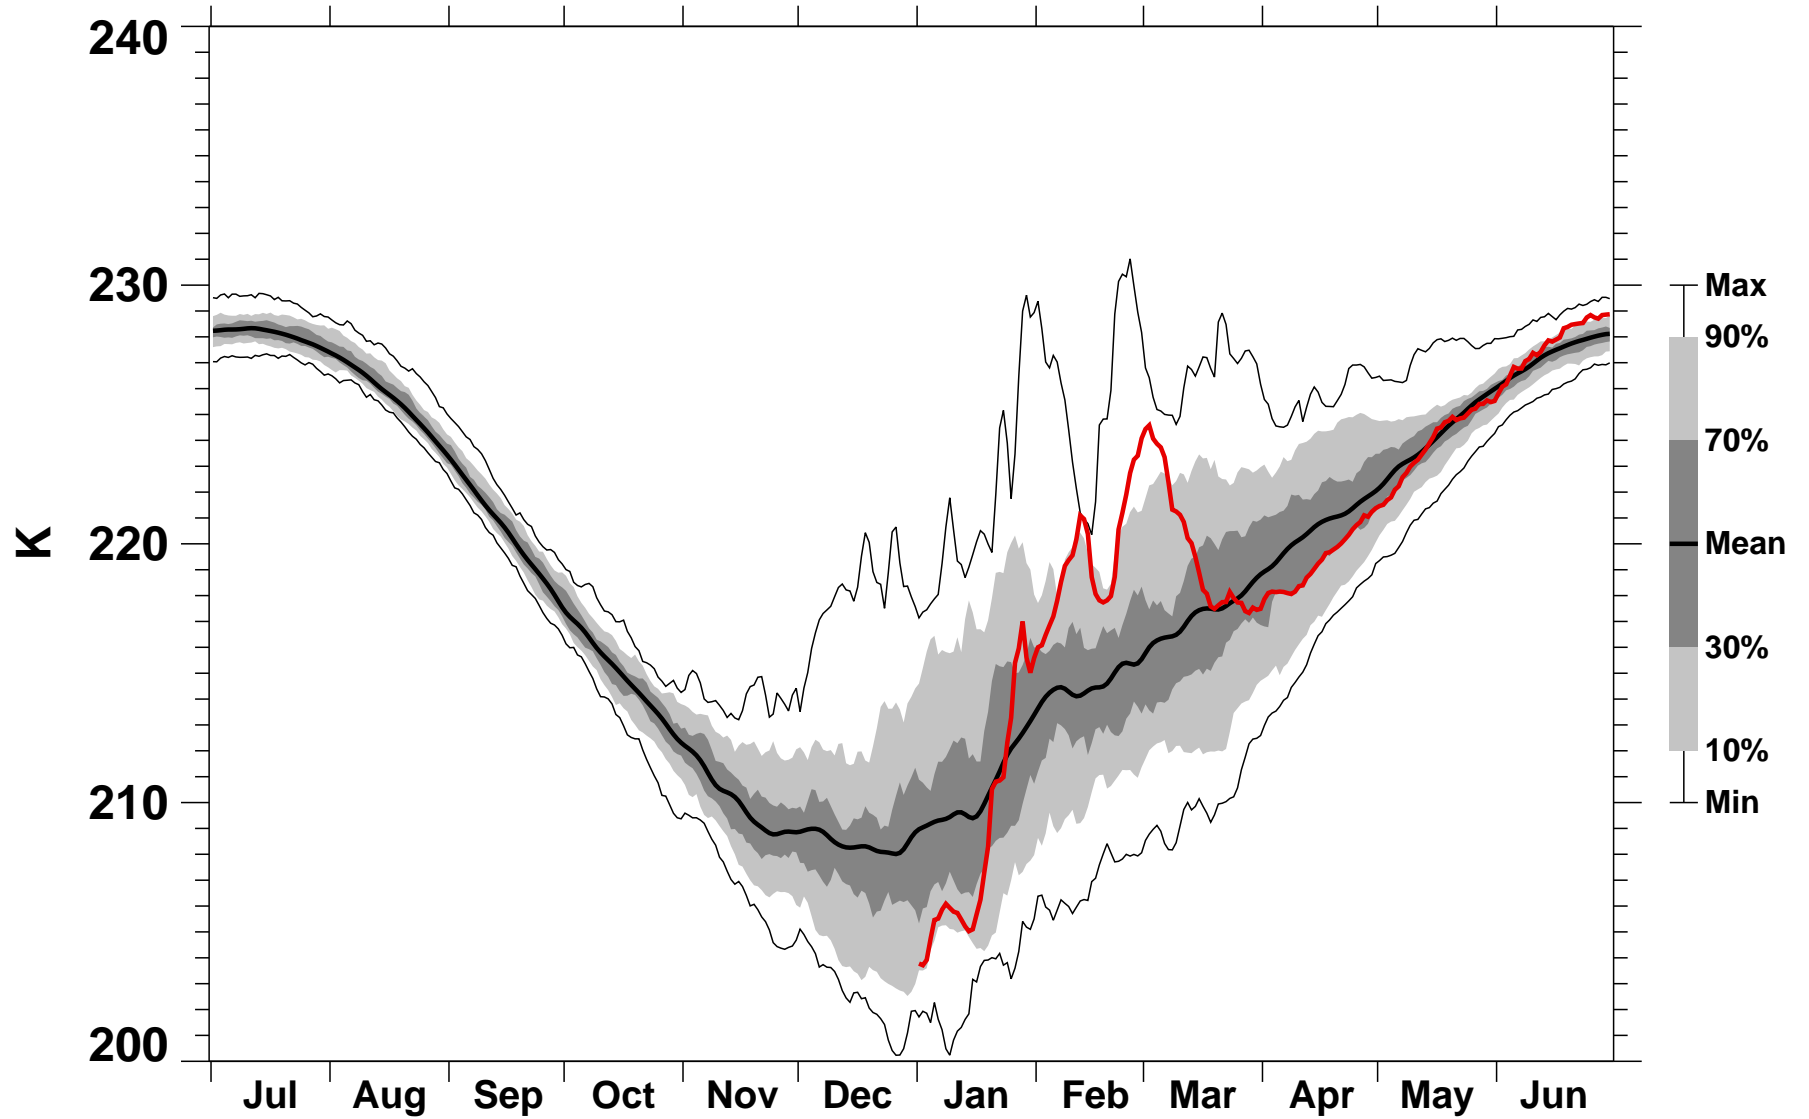

55-75°N Zonal Mean Temperature 30 hPa MERRA

1978/1979-2015/2016

1978/1979

2016-07-07T14:31:07Z