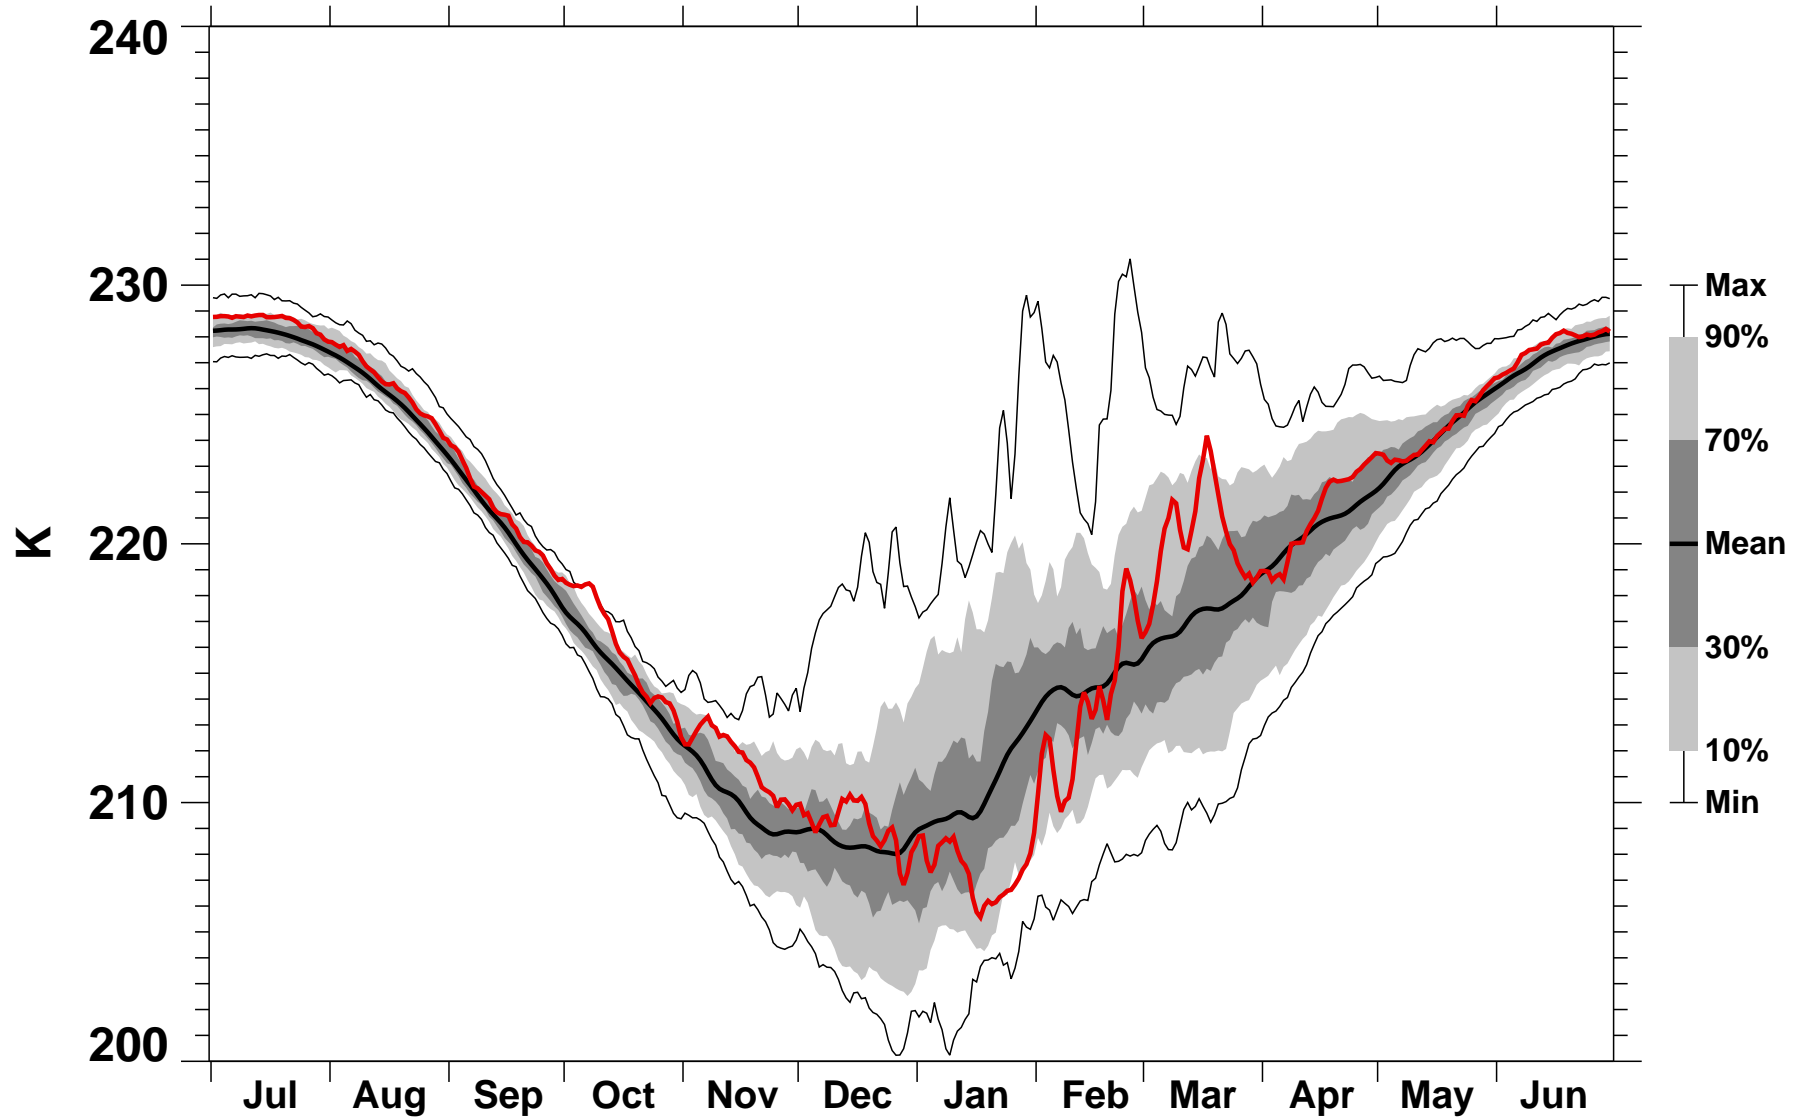

# 55-75°N Zonal Mean Temperature 30 hPa MERRA

1978/1979-2015/2016

1992/1993

2016-07-07T14:20:40Z