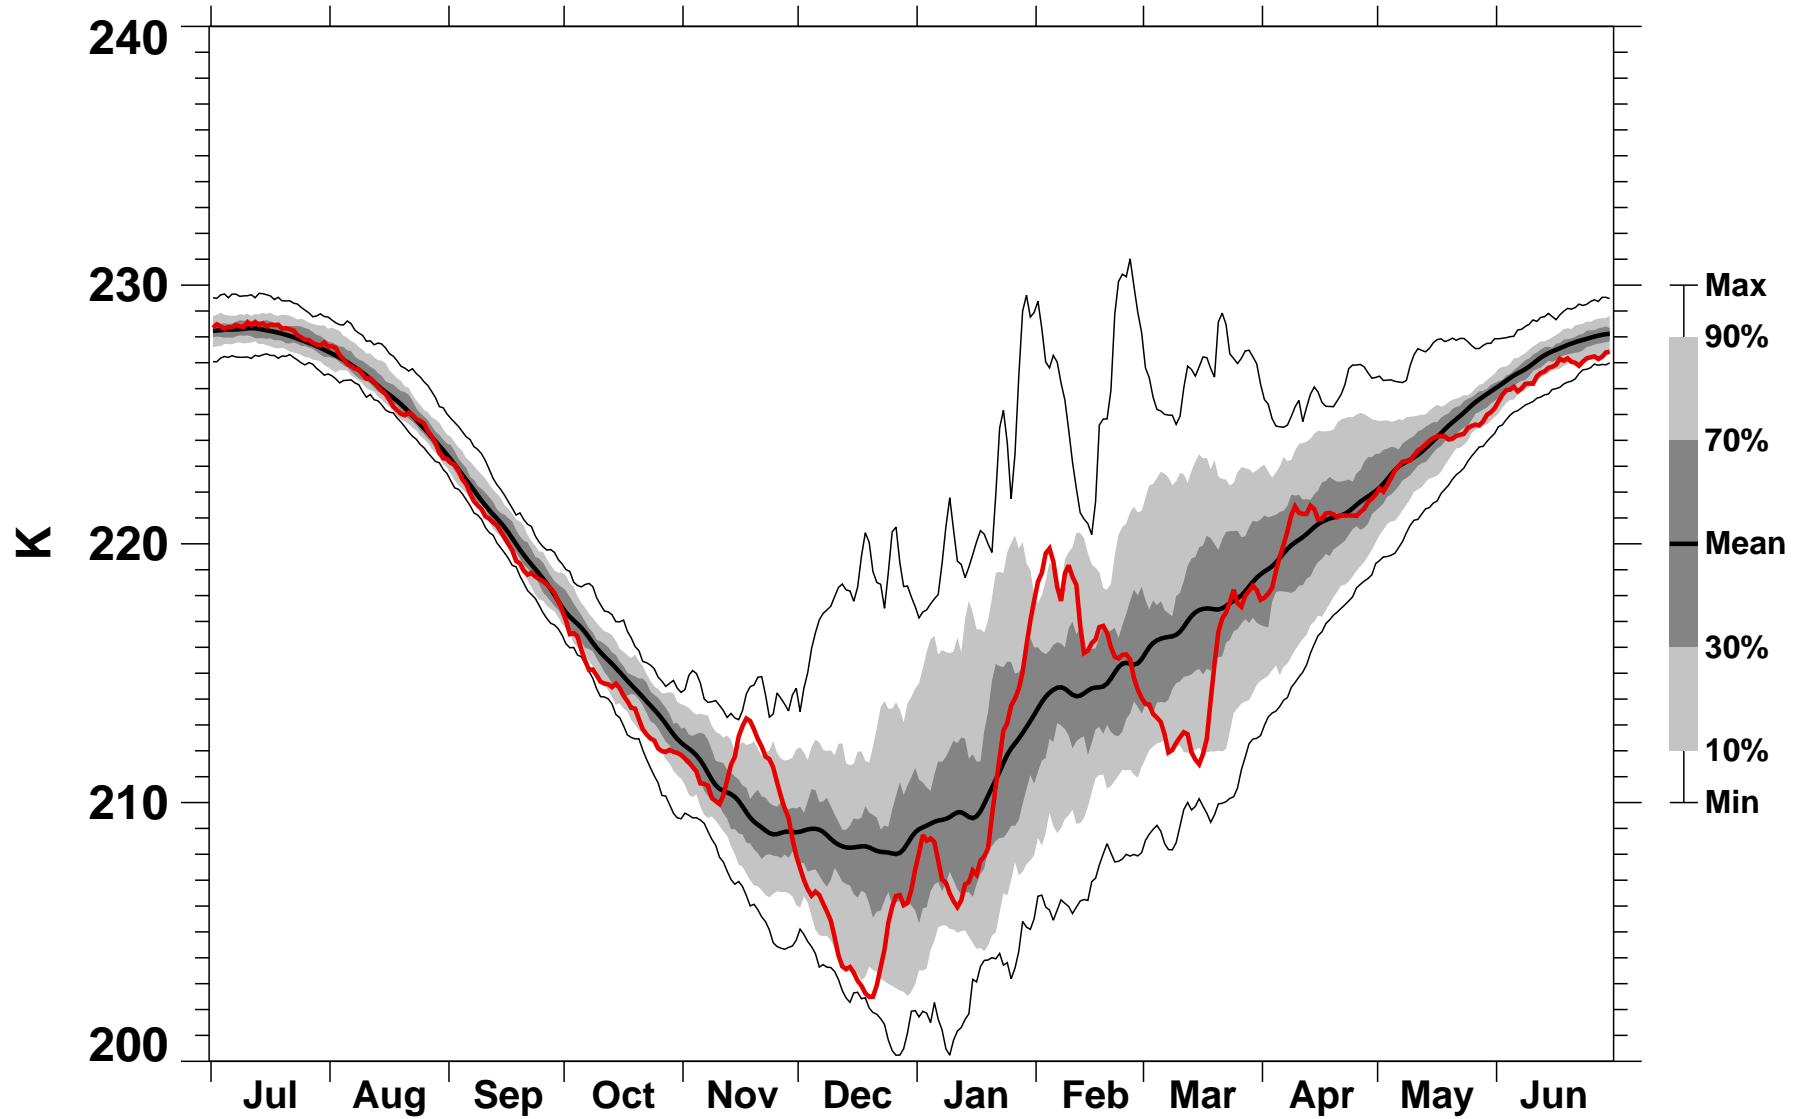

# 55-75°N Zonal Mean Temperature 30 hPa MERRA

1978/1979-2015/2016

1994/1995

2016-07-07T14:19:11Z