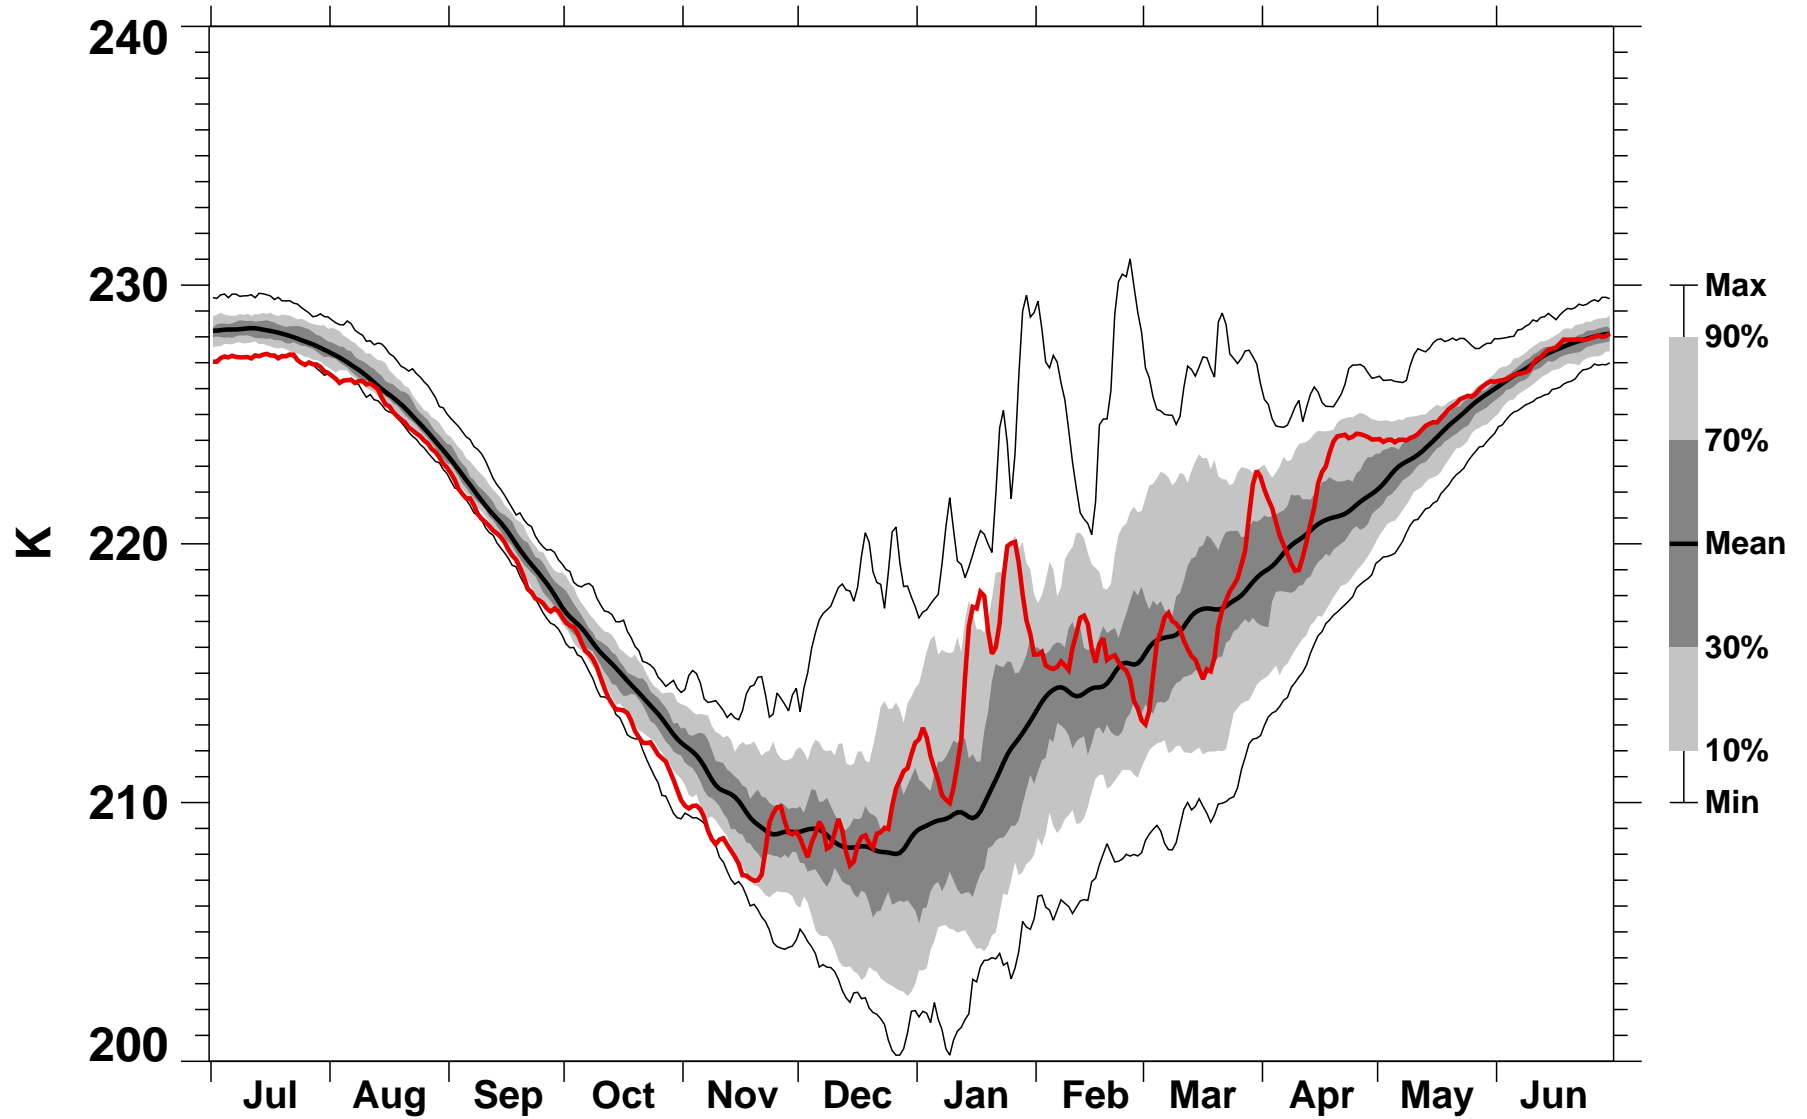

# 55-75°N Zonal Mean Temperature 30 hPa MERRA

1978/1979-2015/2016

2002/2003

2016-07-07T14:13:08Z