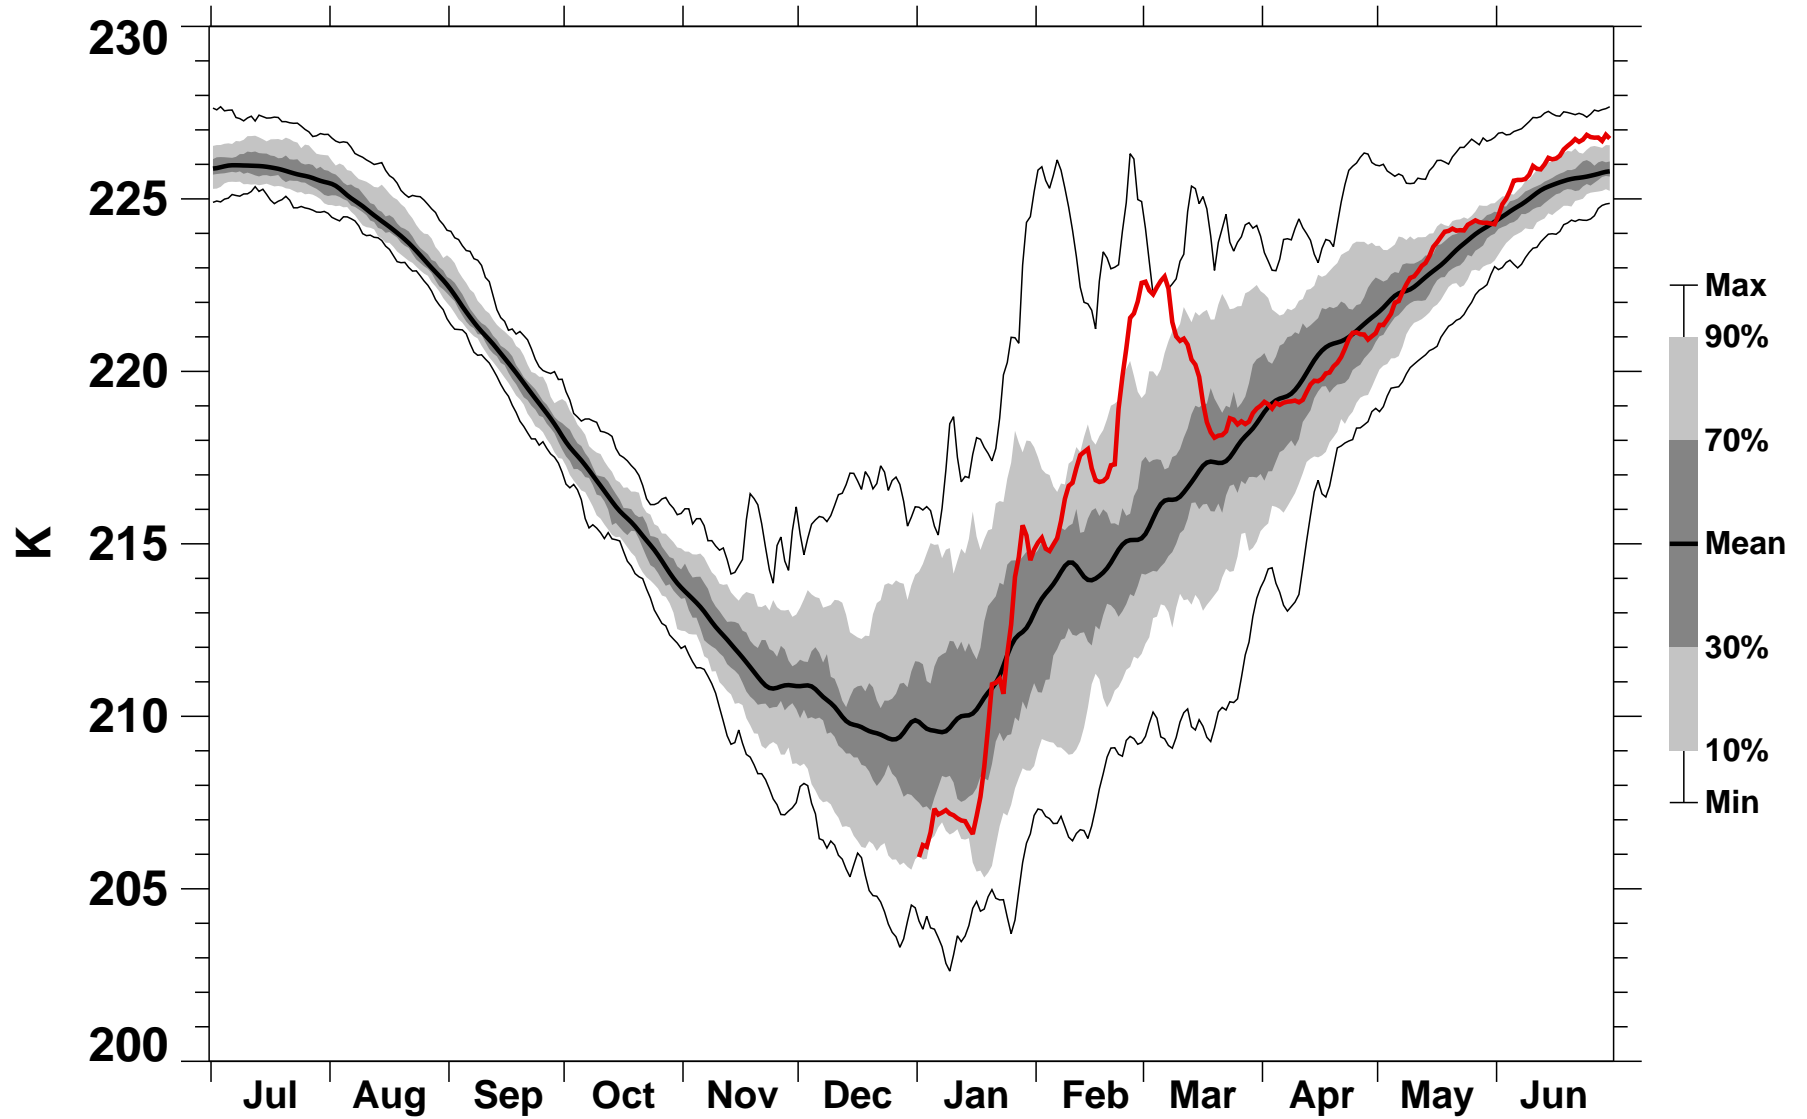

# 55-75°N Zonal Mean Temperature 50 hPa MERRA

1978/1979-2015/2016

1978/1979

2016-07-07T14:31:07Z