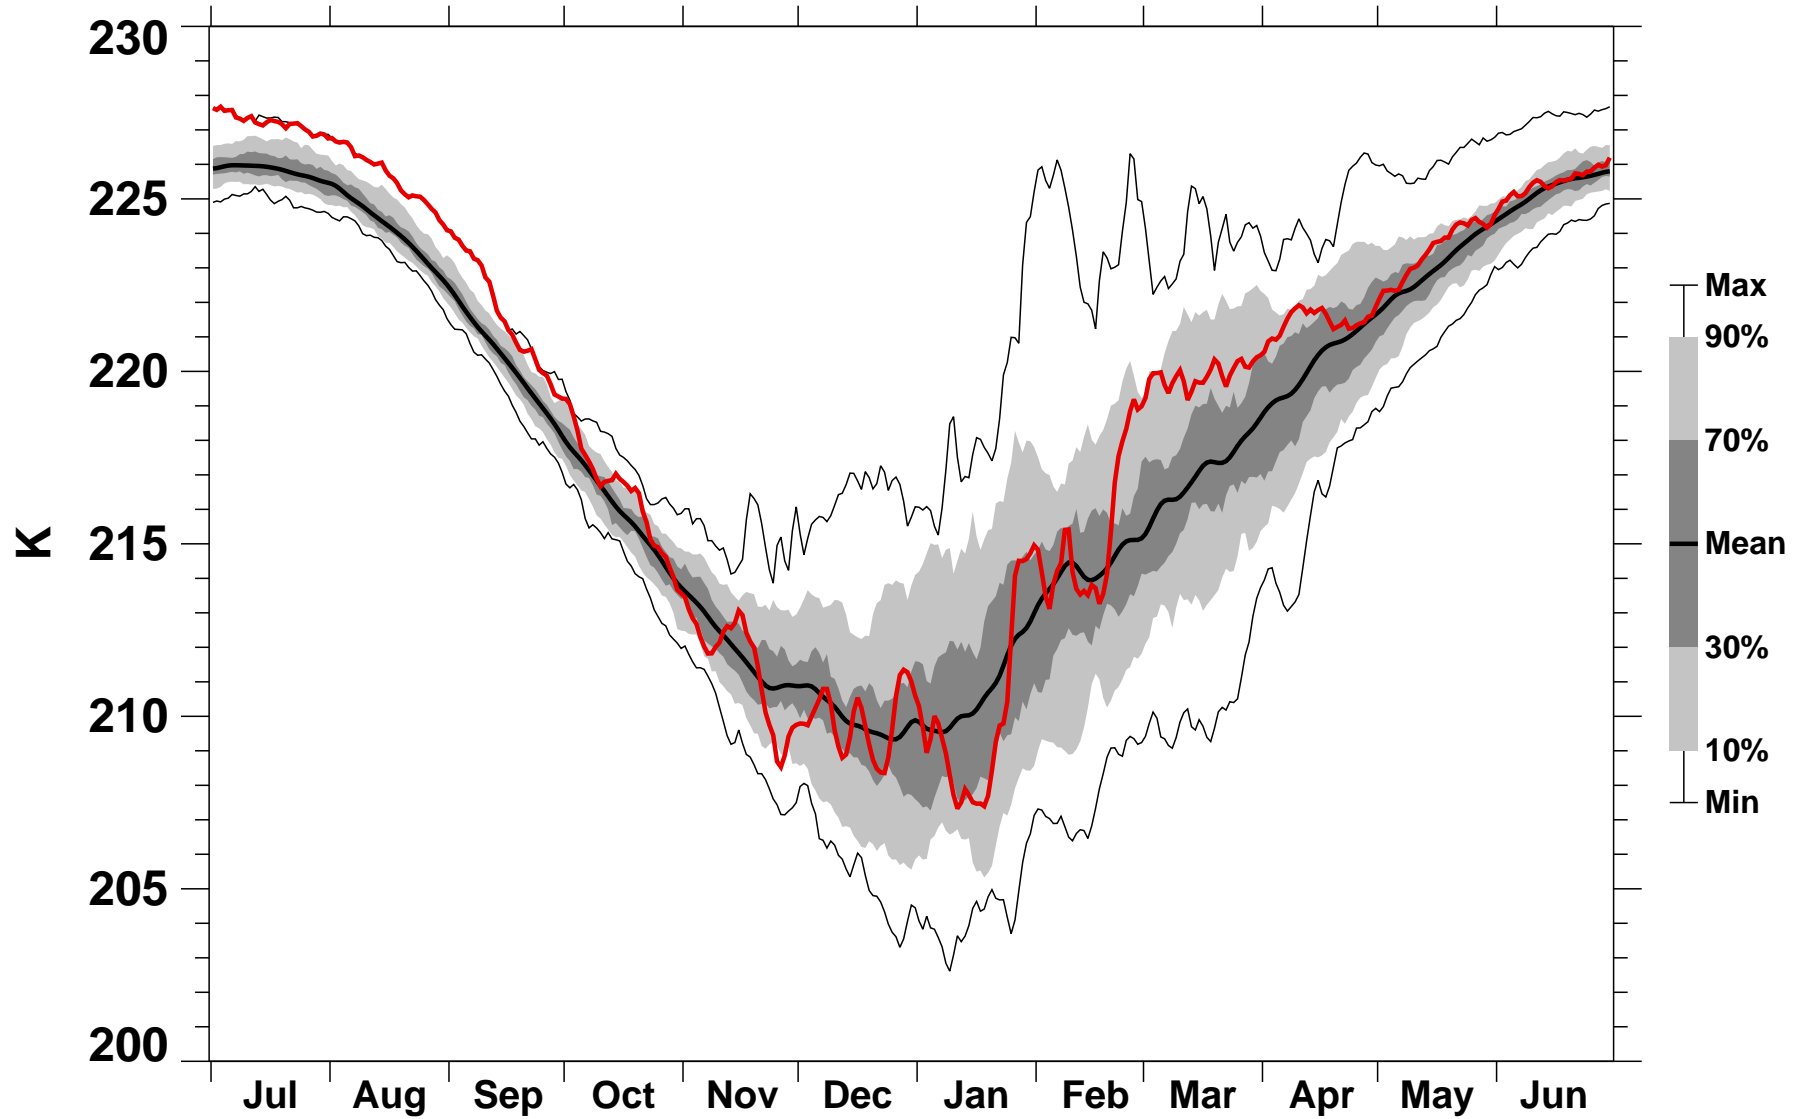

# 55-75°N Zonal Mean Temperature 50 hPa MERRA

1978/1979-2015/2016

1982/1983

2016-07-07T14:28:07Z