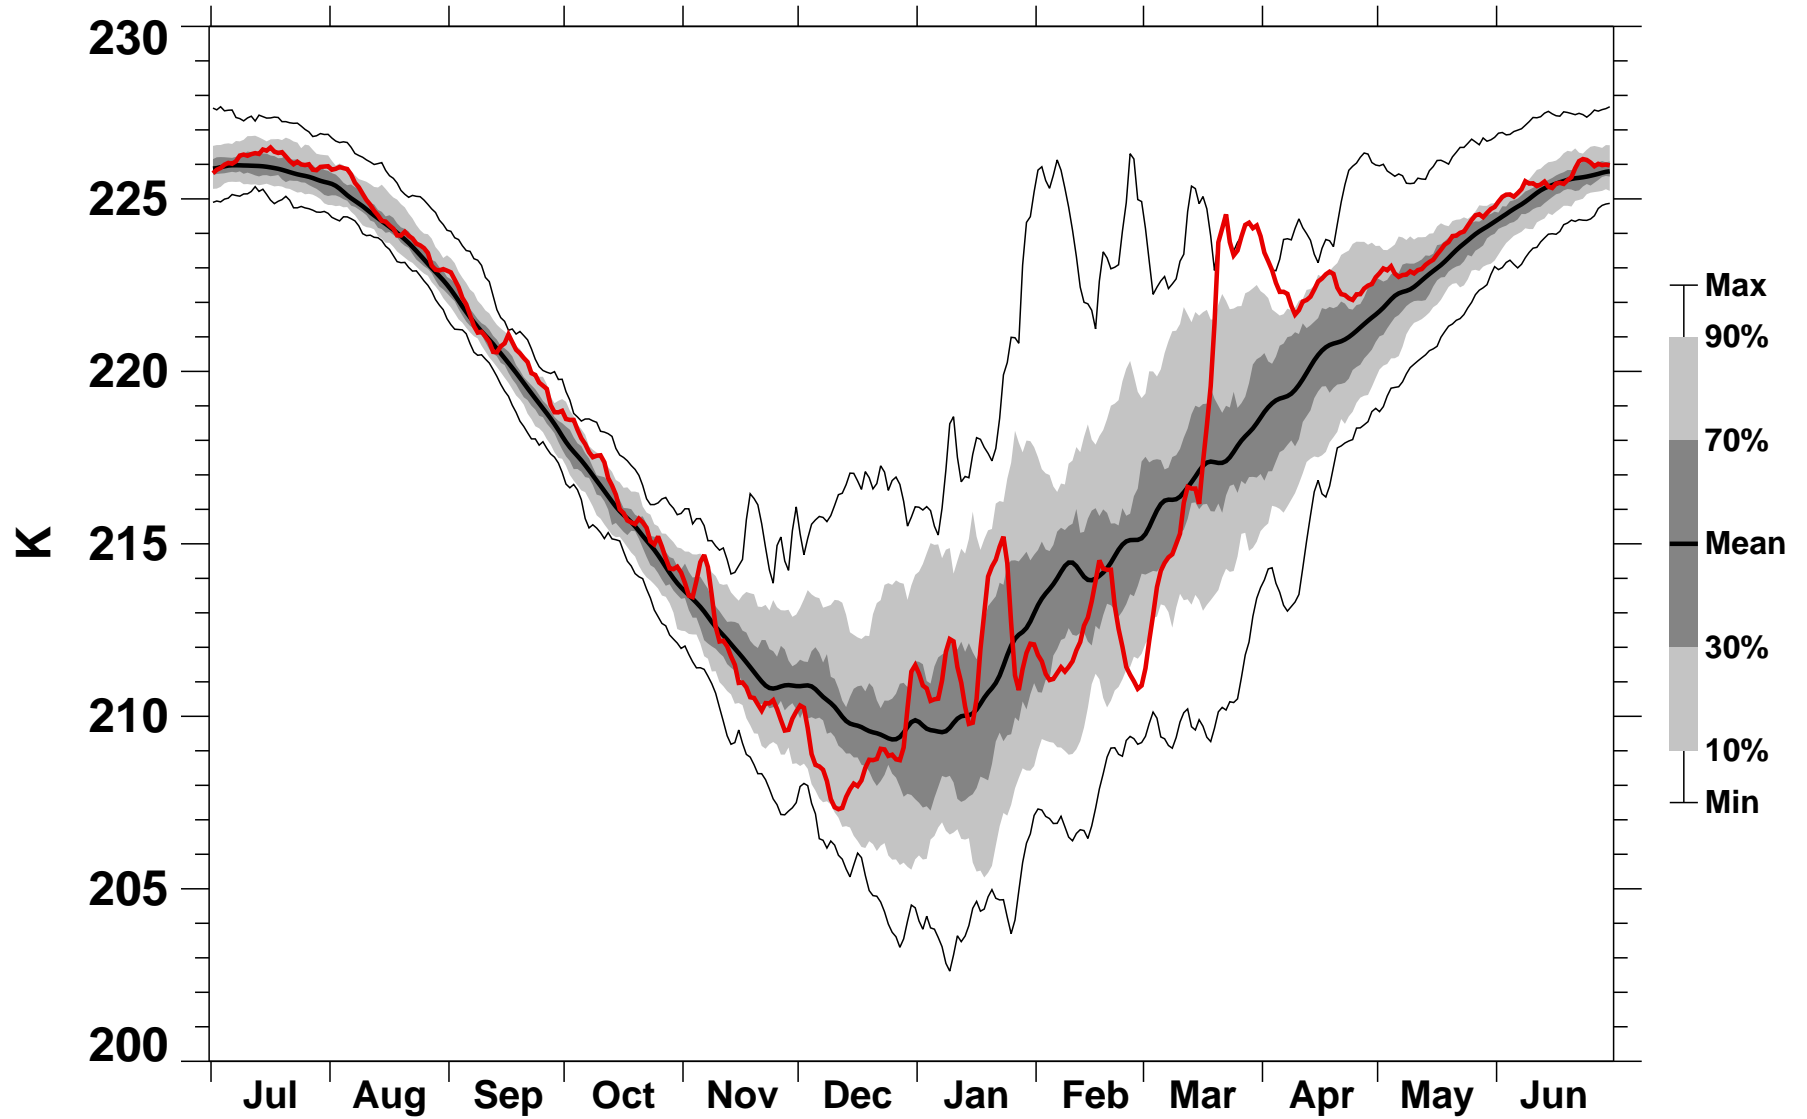

# 55-75°N Zonal Mean Temperature 50 hPa MERRA

1978/1979-2015/2016

1985/1986

2016-07-07T14:25:52Z