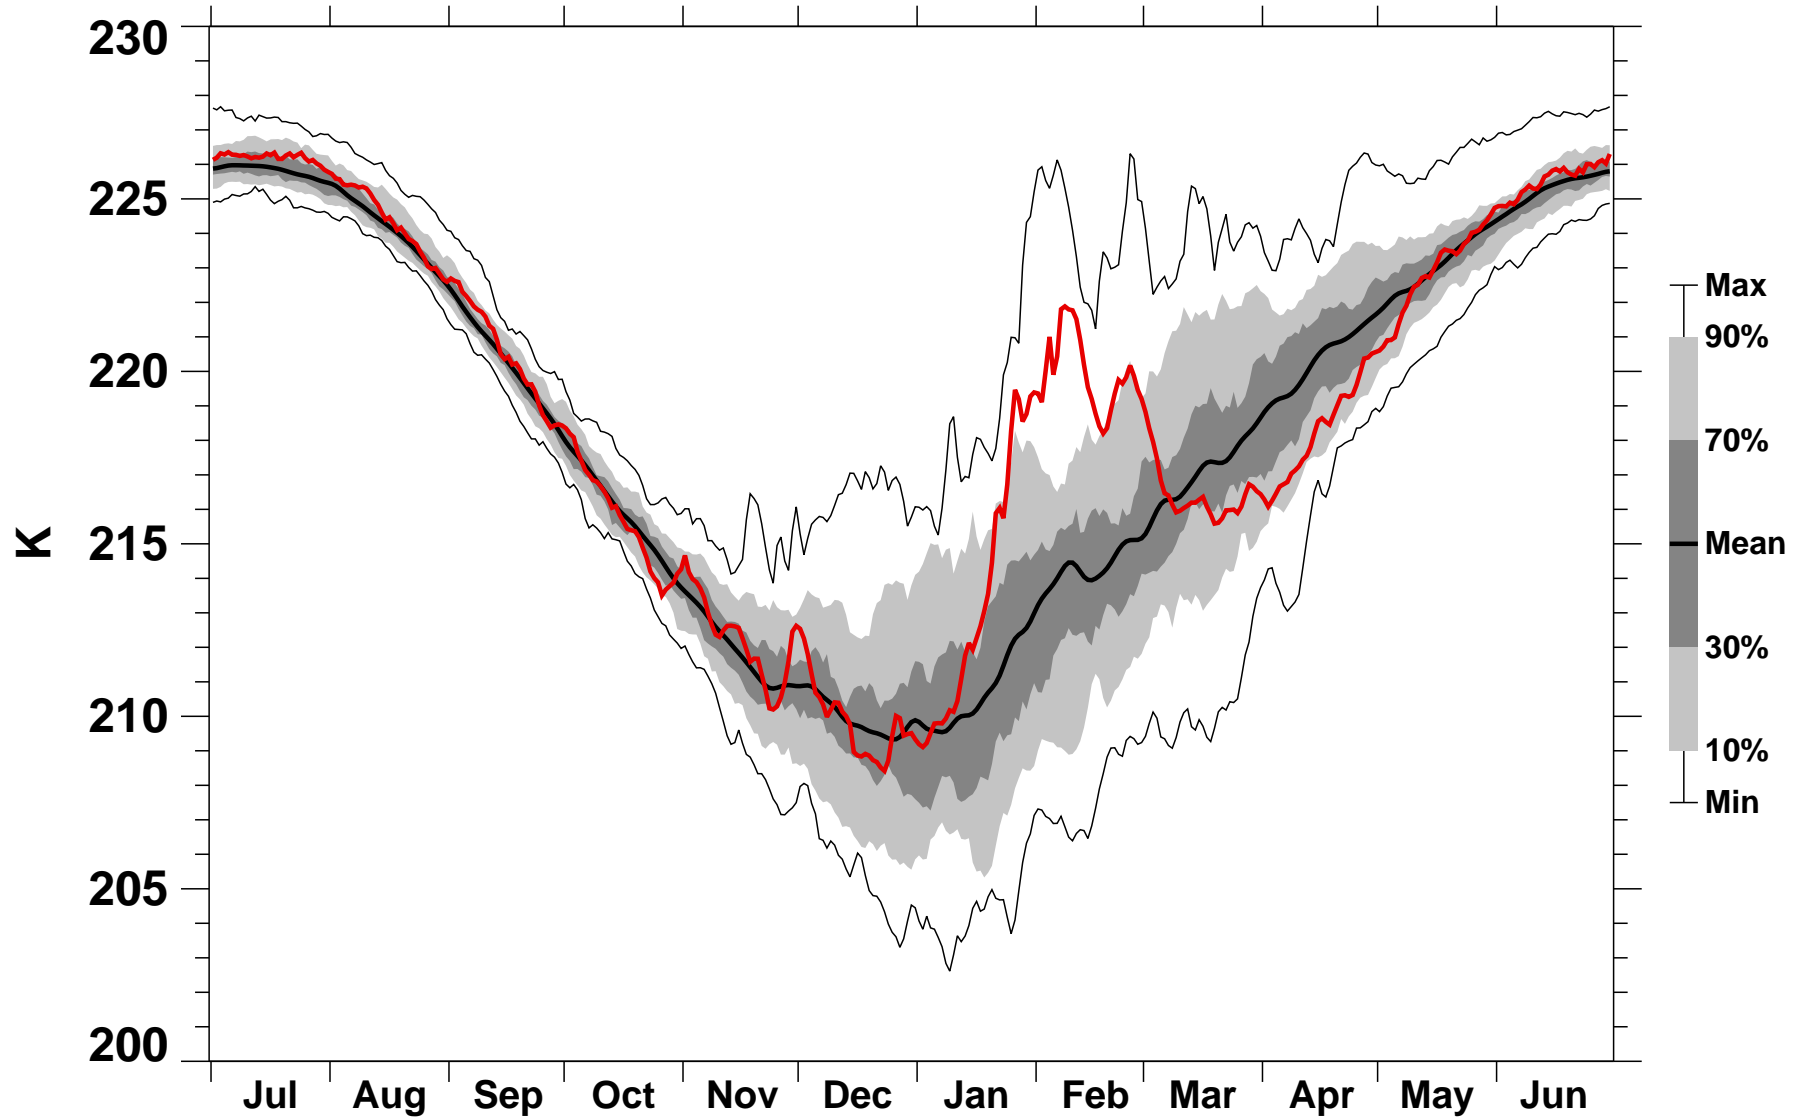

55-75°N Zonal Mean Temperature 50 hPa MERRA

1978/1979-2015/2016

1986/1987

2016-07-07T14:25:07Z