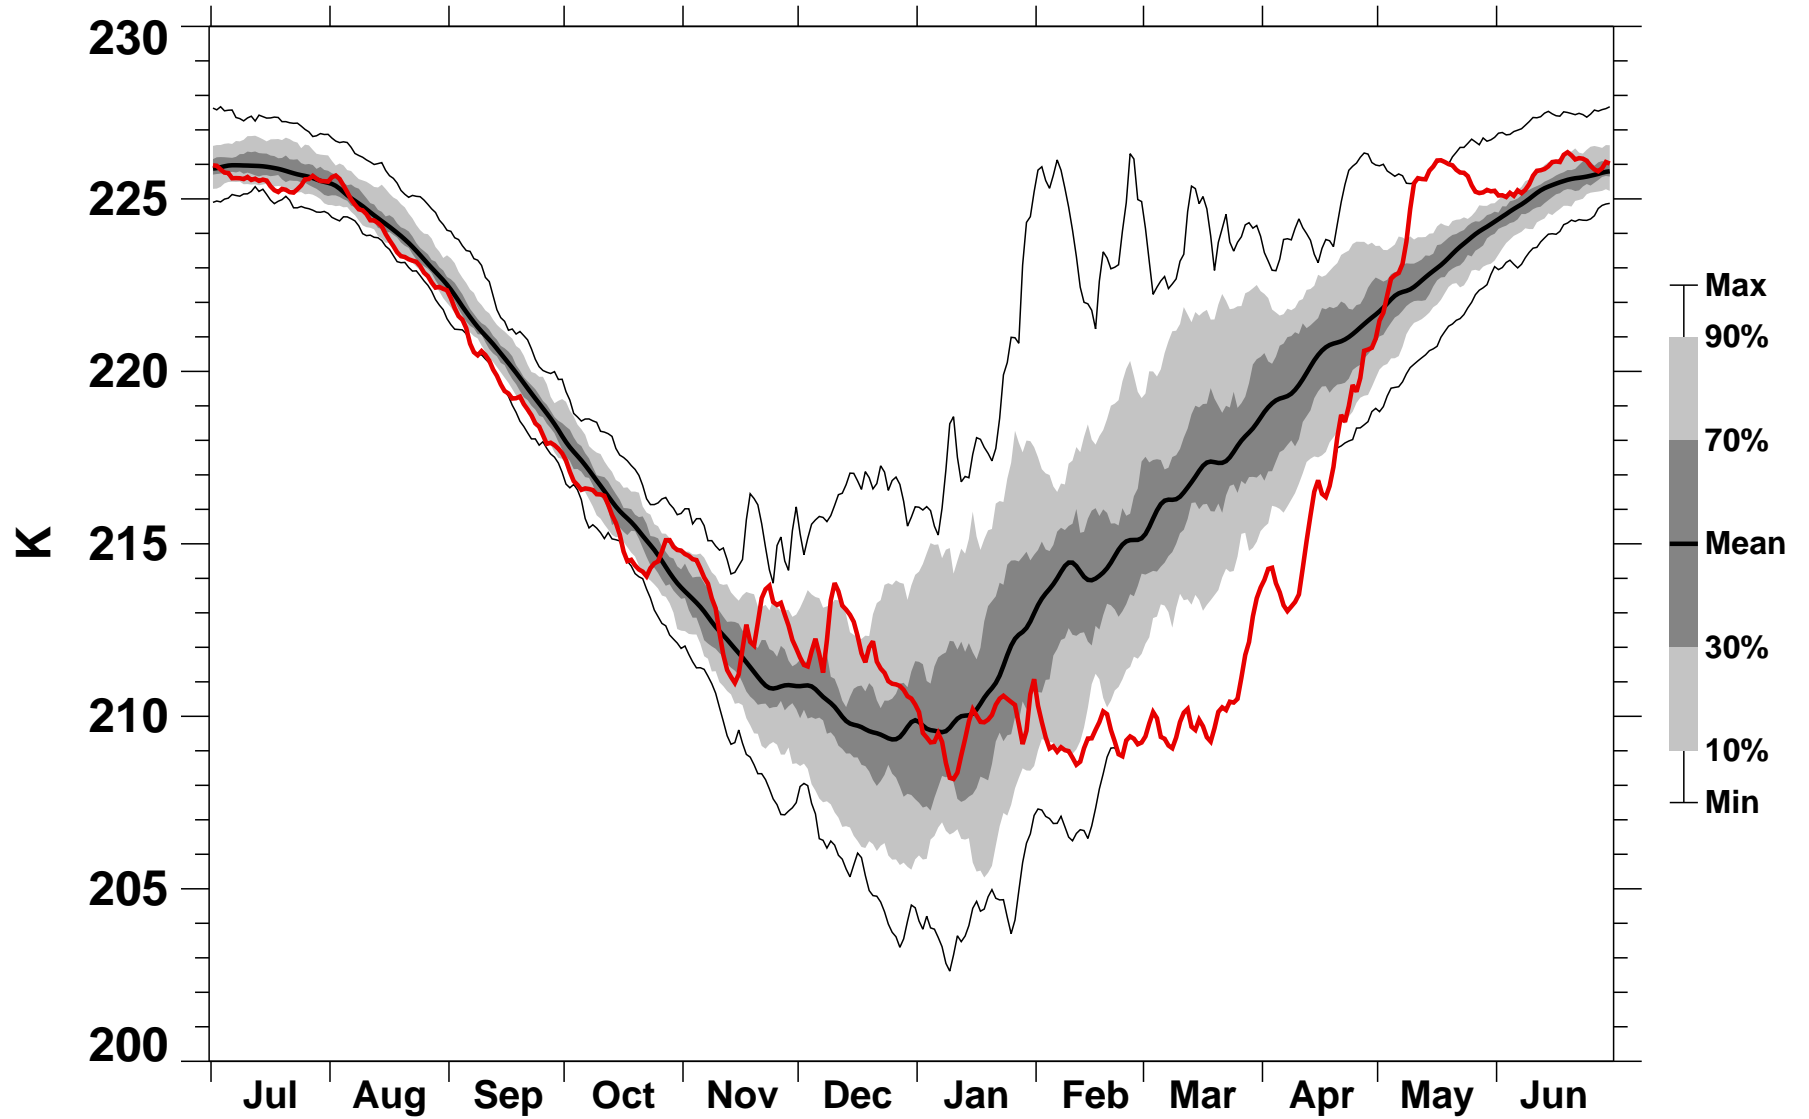

55-75°N Zonal Mean Temperature 50 hPa MERRA

1978/1979-2015/2016

1996/1997

2016-07-07T14:17:40Z