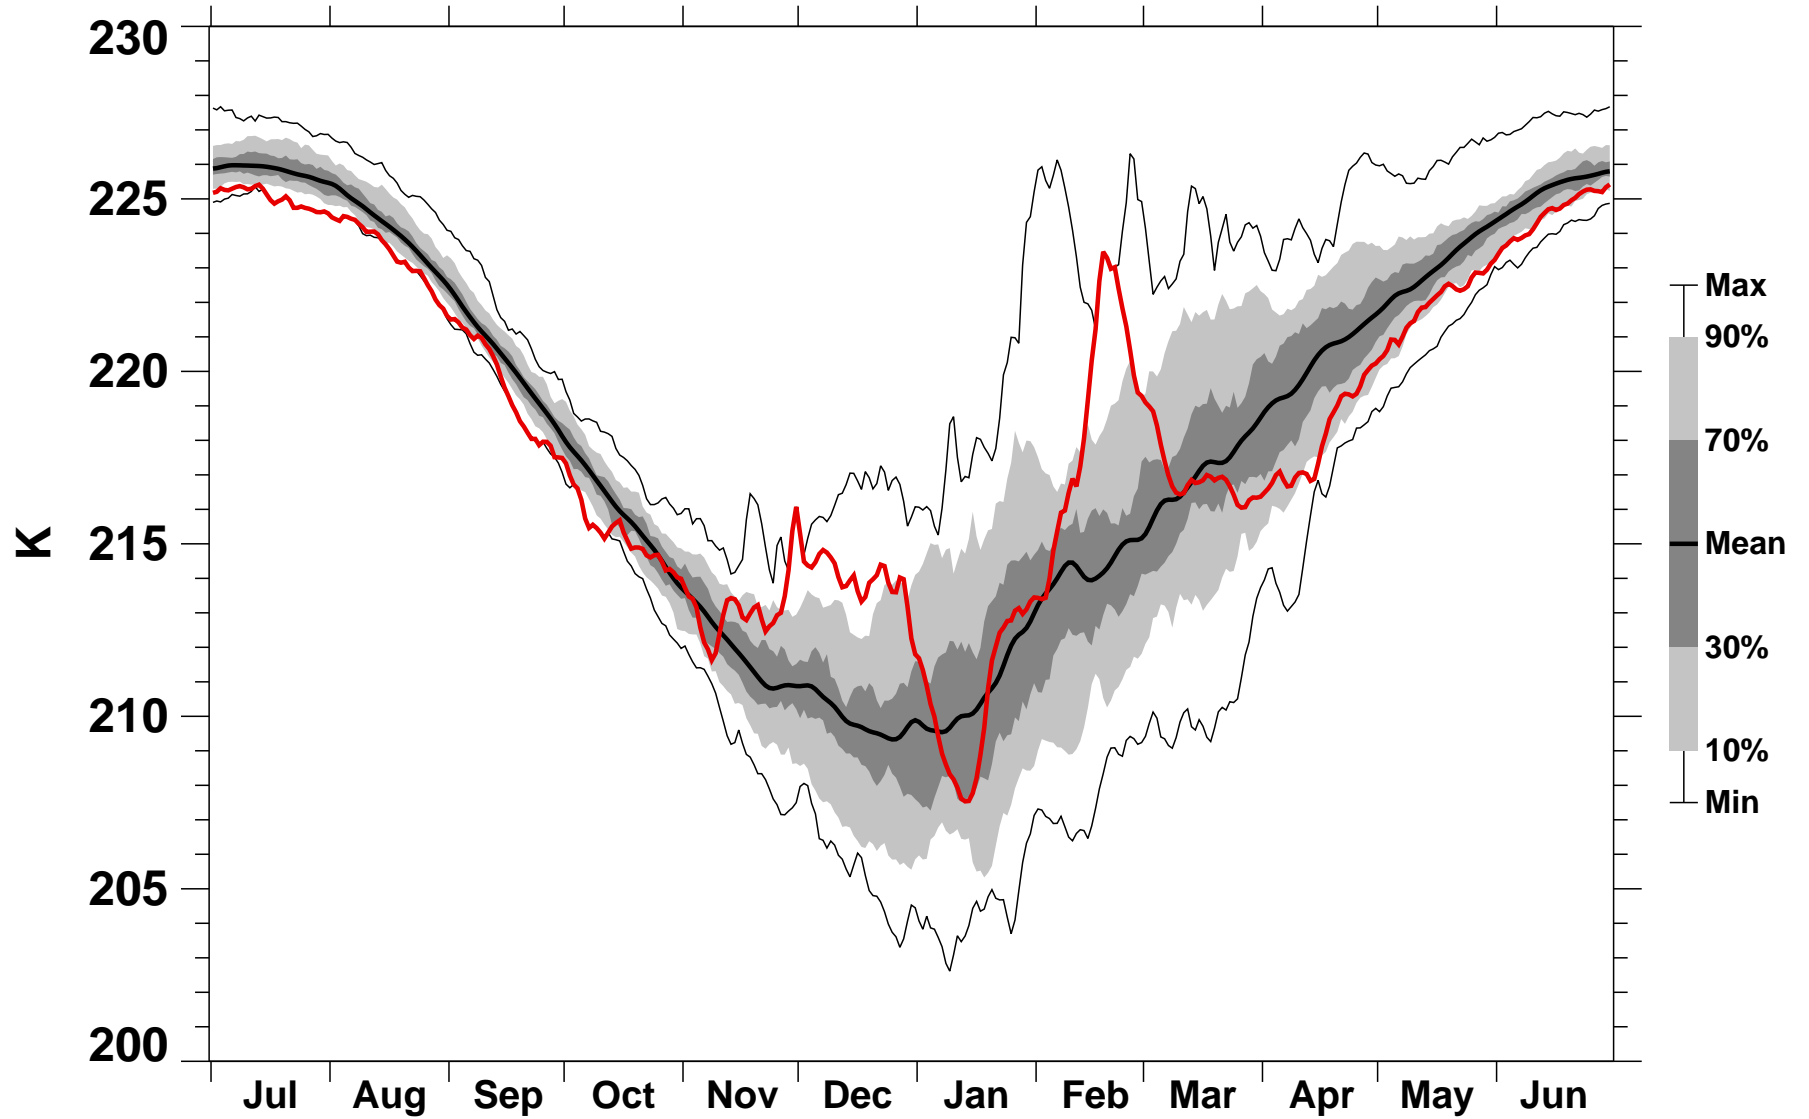

# 55-75°N Zonal Mean Temperature 50 hPa MERRA

1978/1979-2015/2016

2000/2001

2016-07-07T14:14:41Z