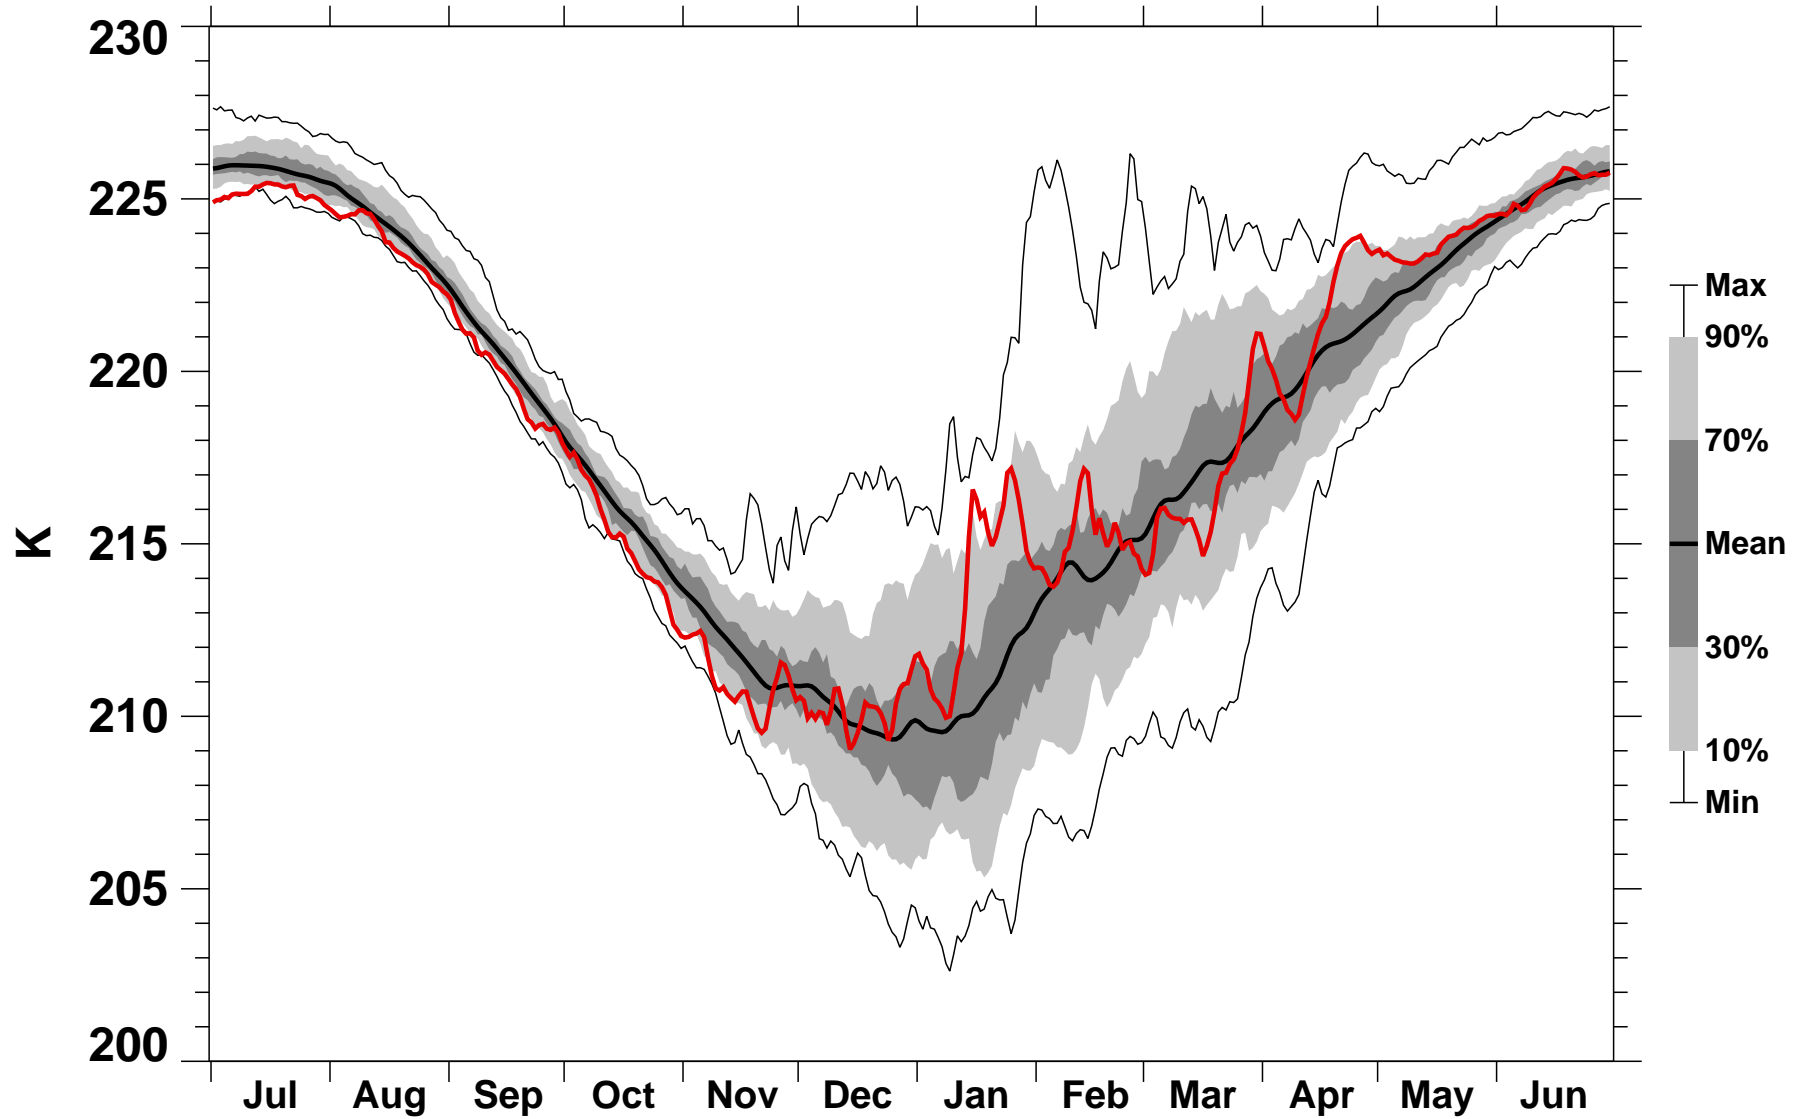

# 55-75°N Zonal Mean Temperature 50 hPa MERRA

1978/1979-2015/2016

2002/2003

2016-07-07T14:13:07Z