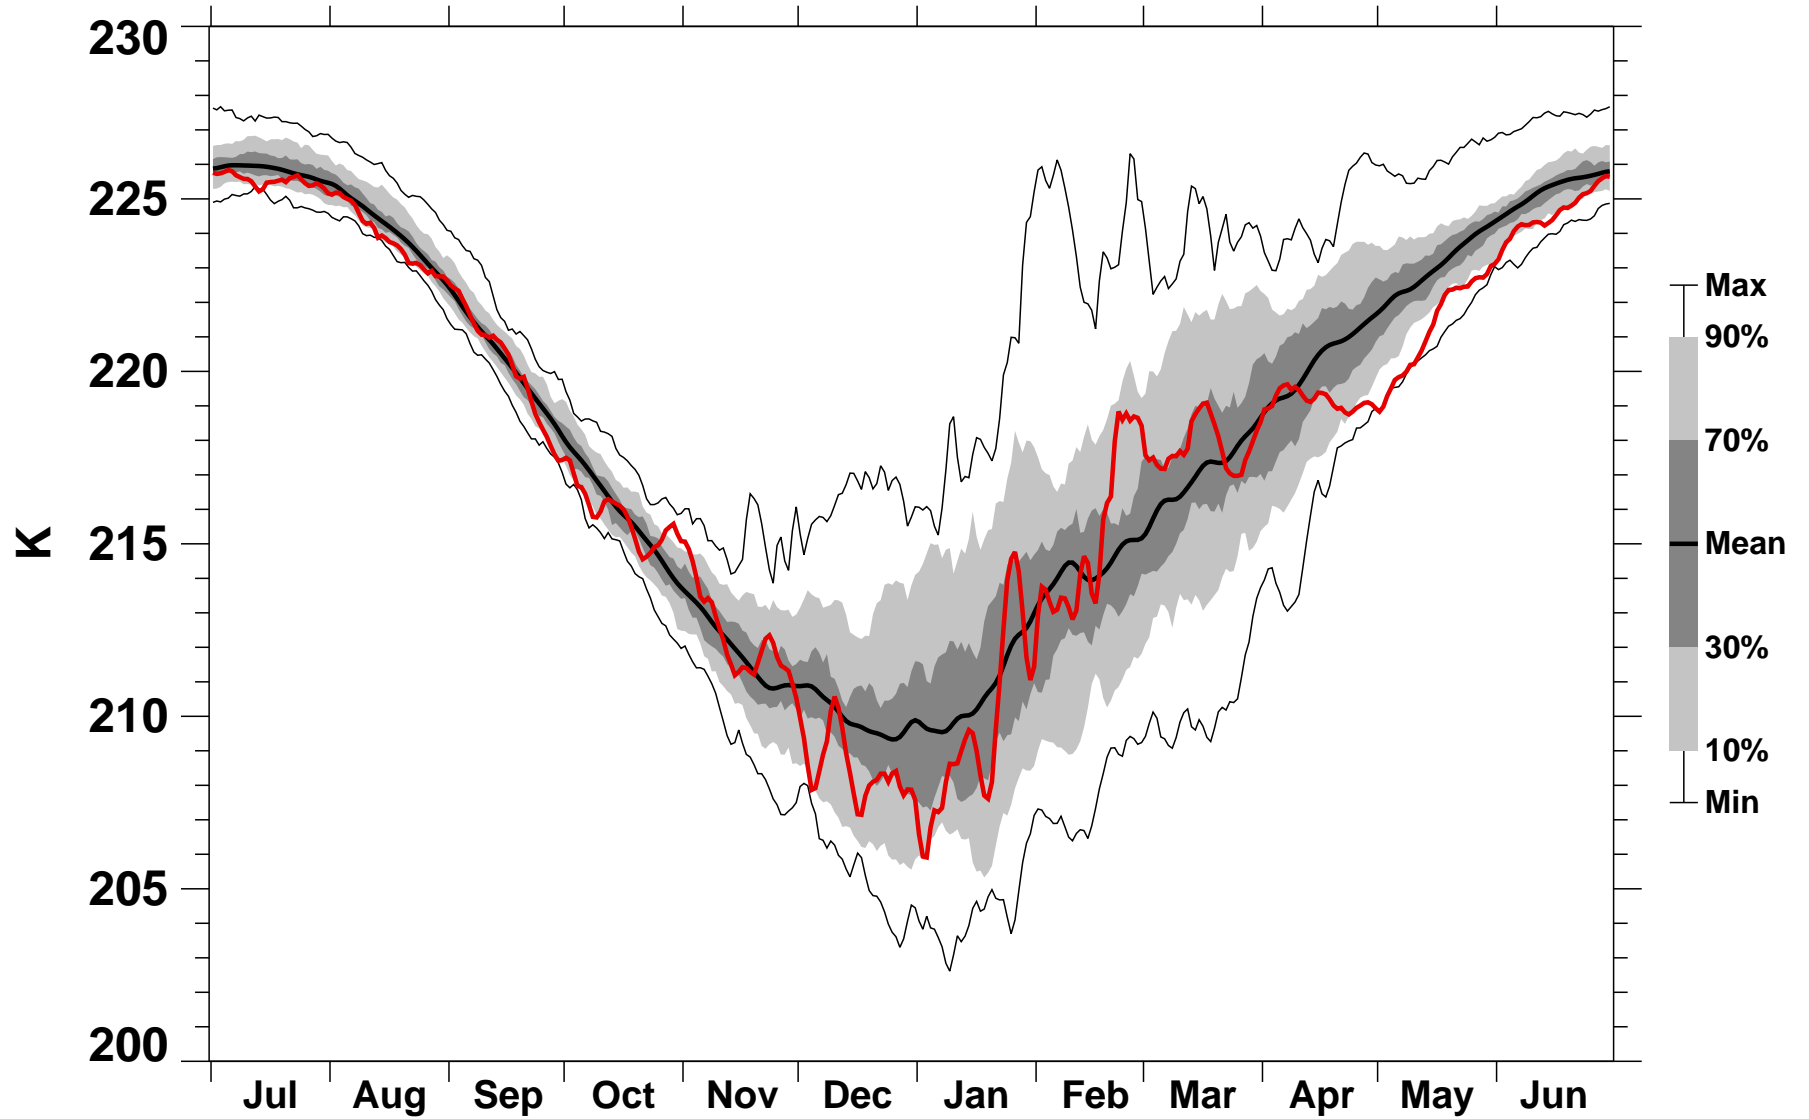

# 55-75°N Zonal Mean Temperature 50 hPa MERRA

1978/1979-2015/2016

2007/2008

2016-07-07T14:09:23Z