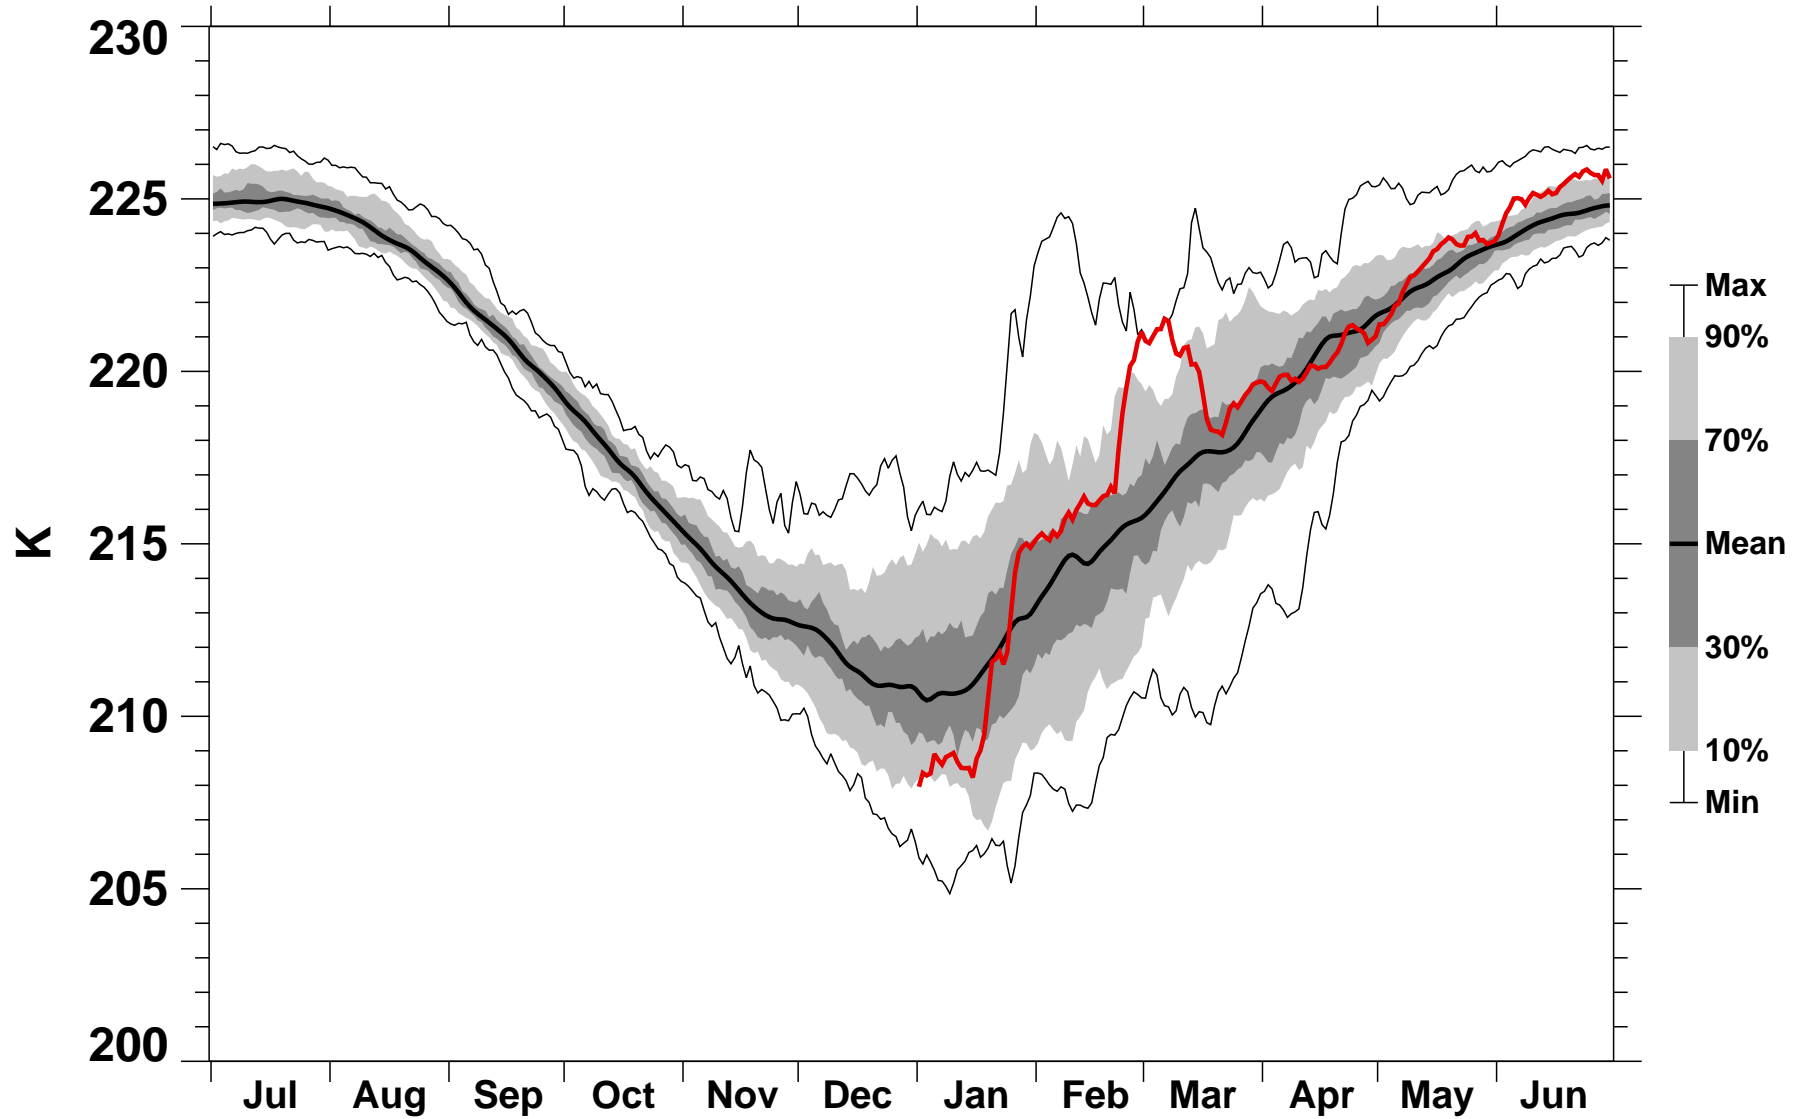

55-75°N Zonal Mean Temperature 70 hPa MERRA

1978/1979-2015/2016

1978/1979

2016-07-07T14:31:07Z