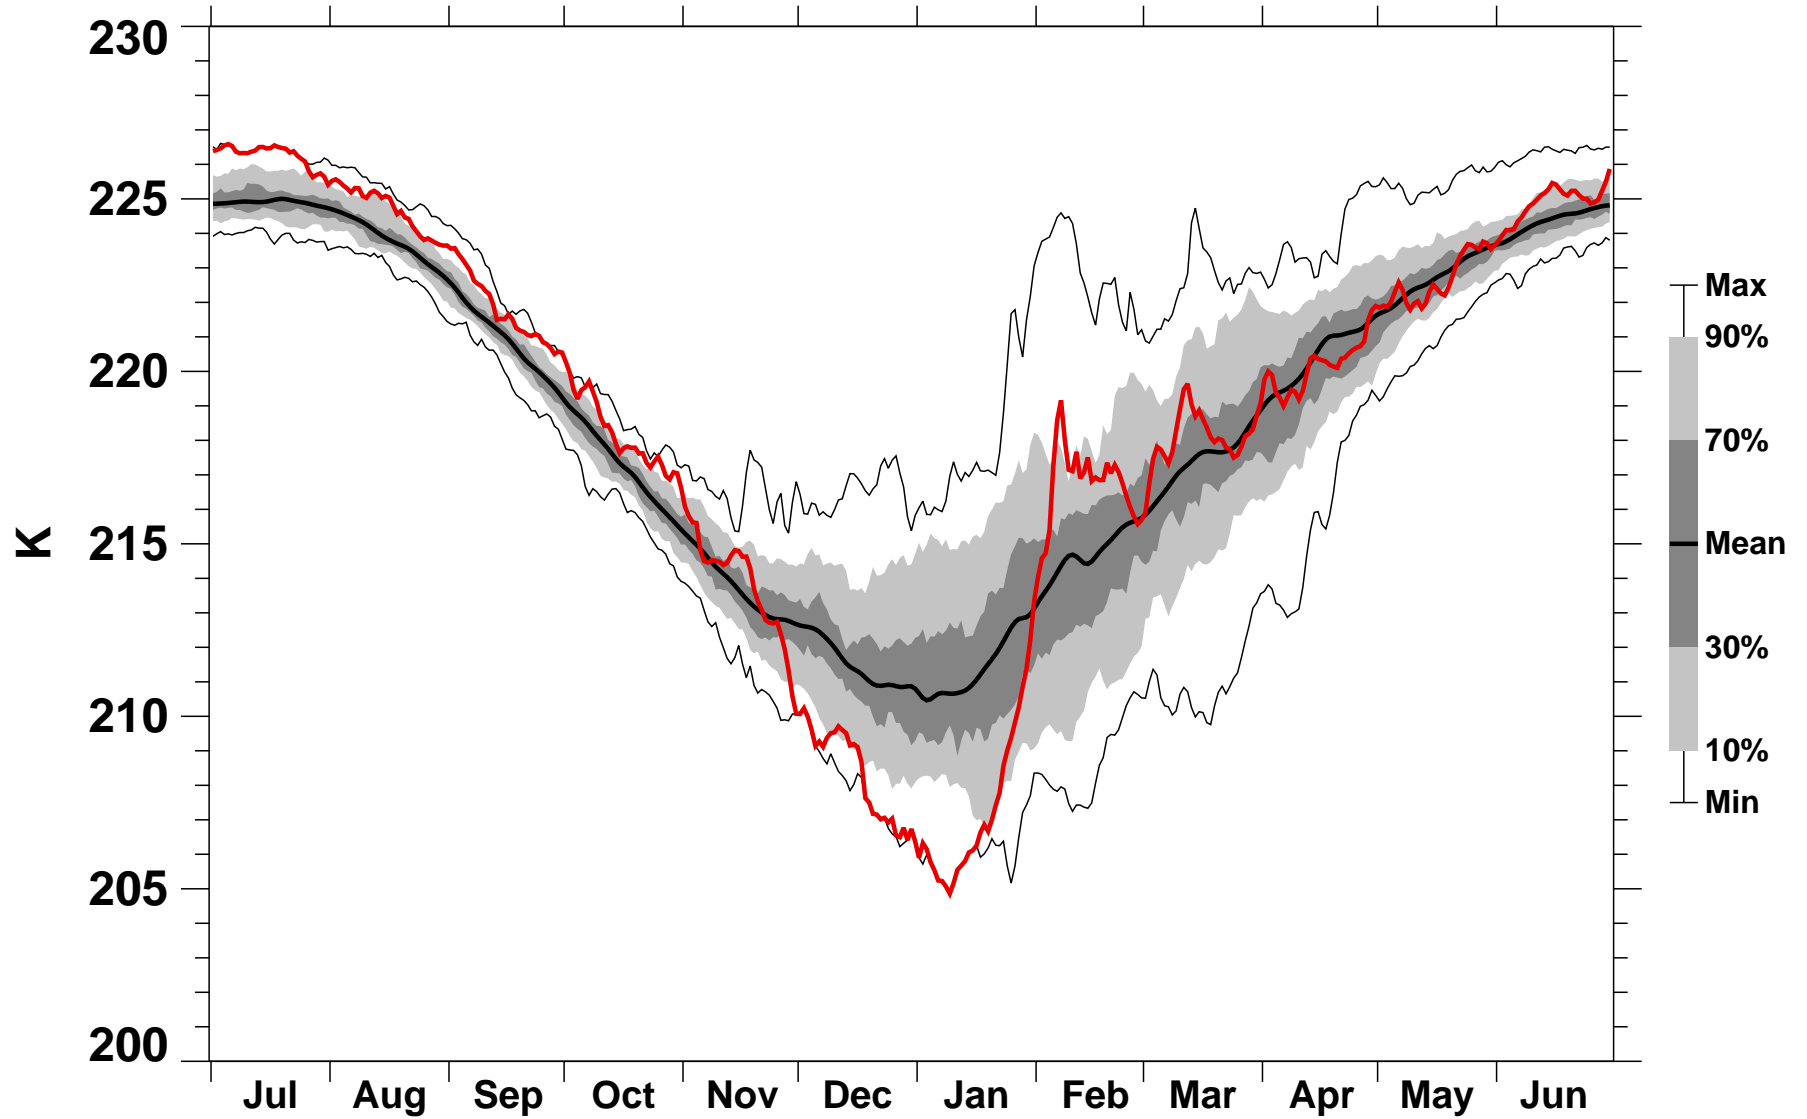

# 55-75°N Zonal Mean Temperature 70 hPa MERRA

1978/1979-2015/2016

1980/1981

2016-07-07T14:29:37Z