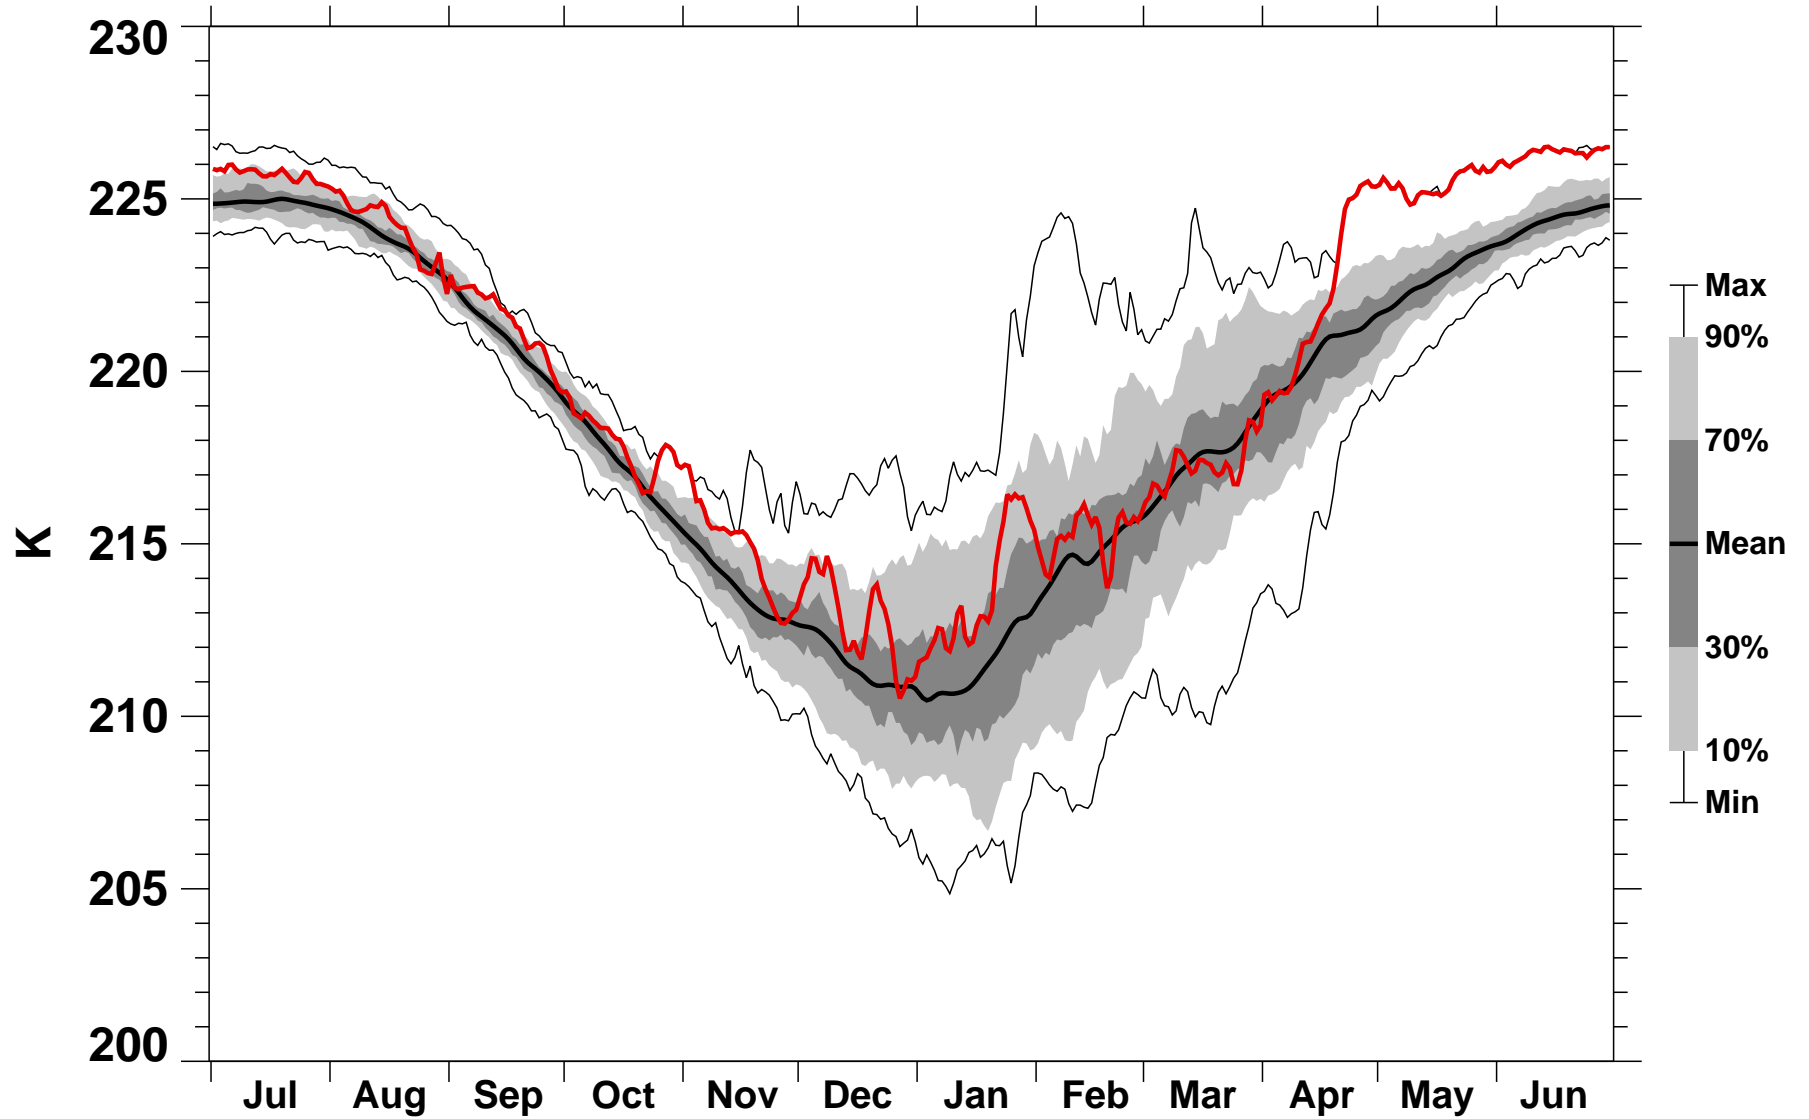

# 55-75°N Zonal Mean Temperature 70 hPa MERRA

1978/1979-2015/2016

1981/1982

2016-07-07T14:28:52Z