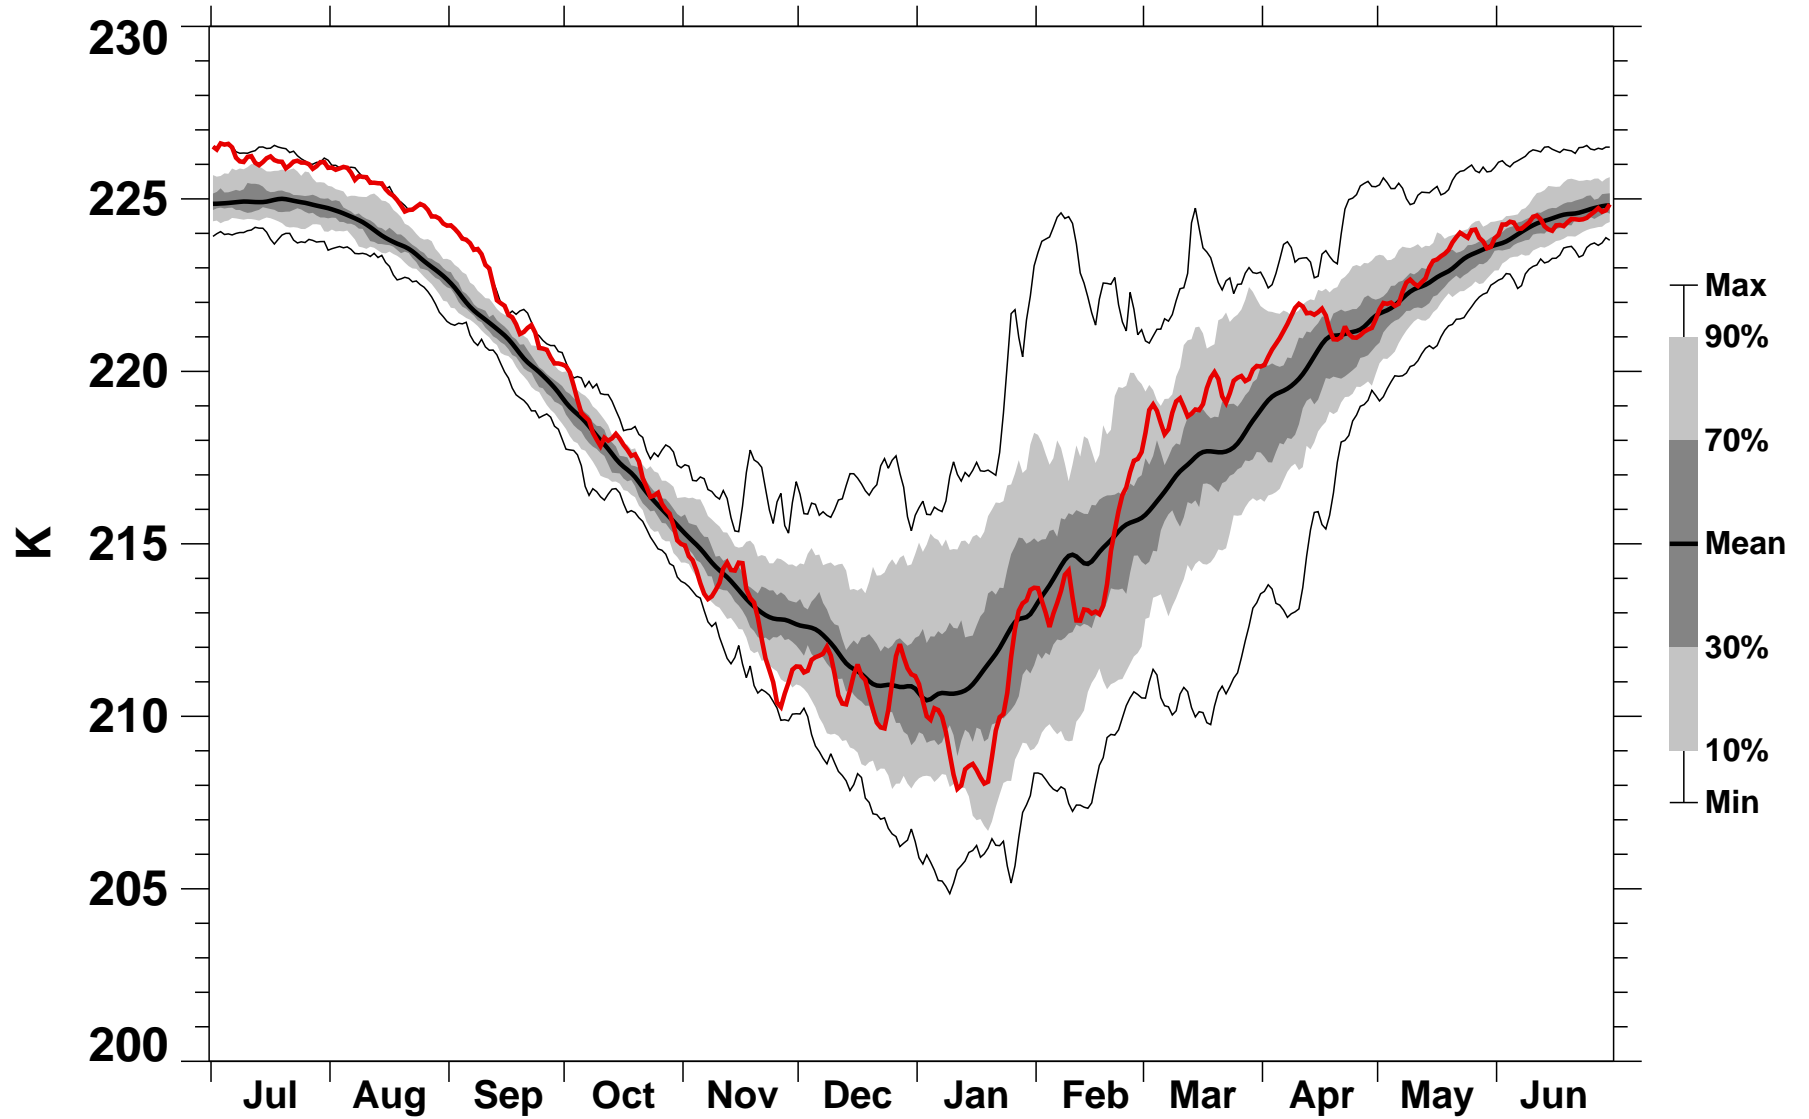

55-75°N Zonal Mean Temperature 70 hPa MERRA

1978/1979-2015/2016

1982/1983

2016-07-07T14:28:07Z