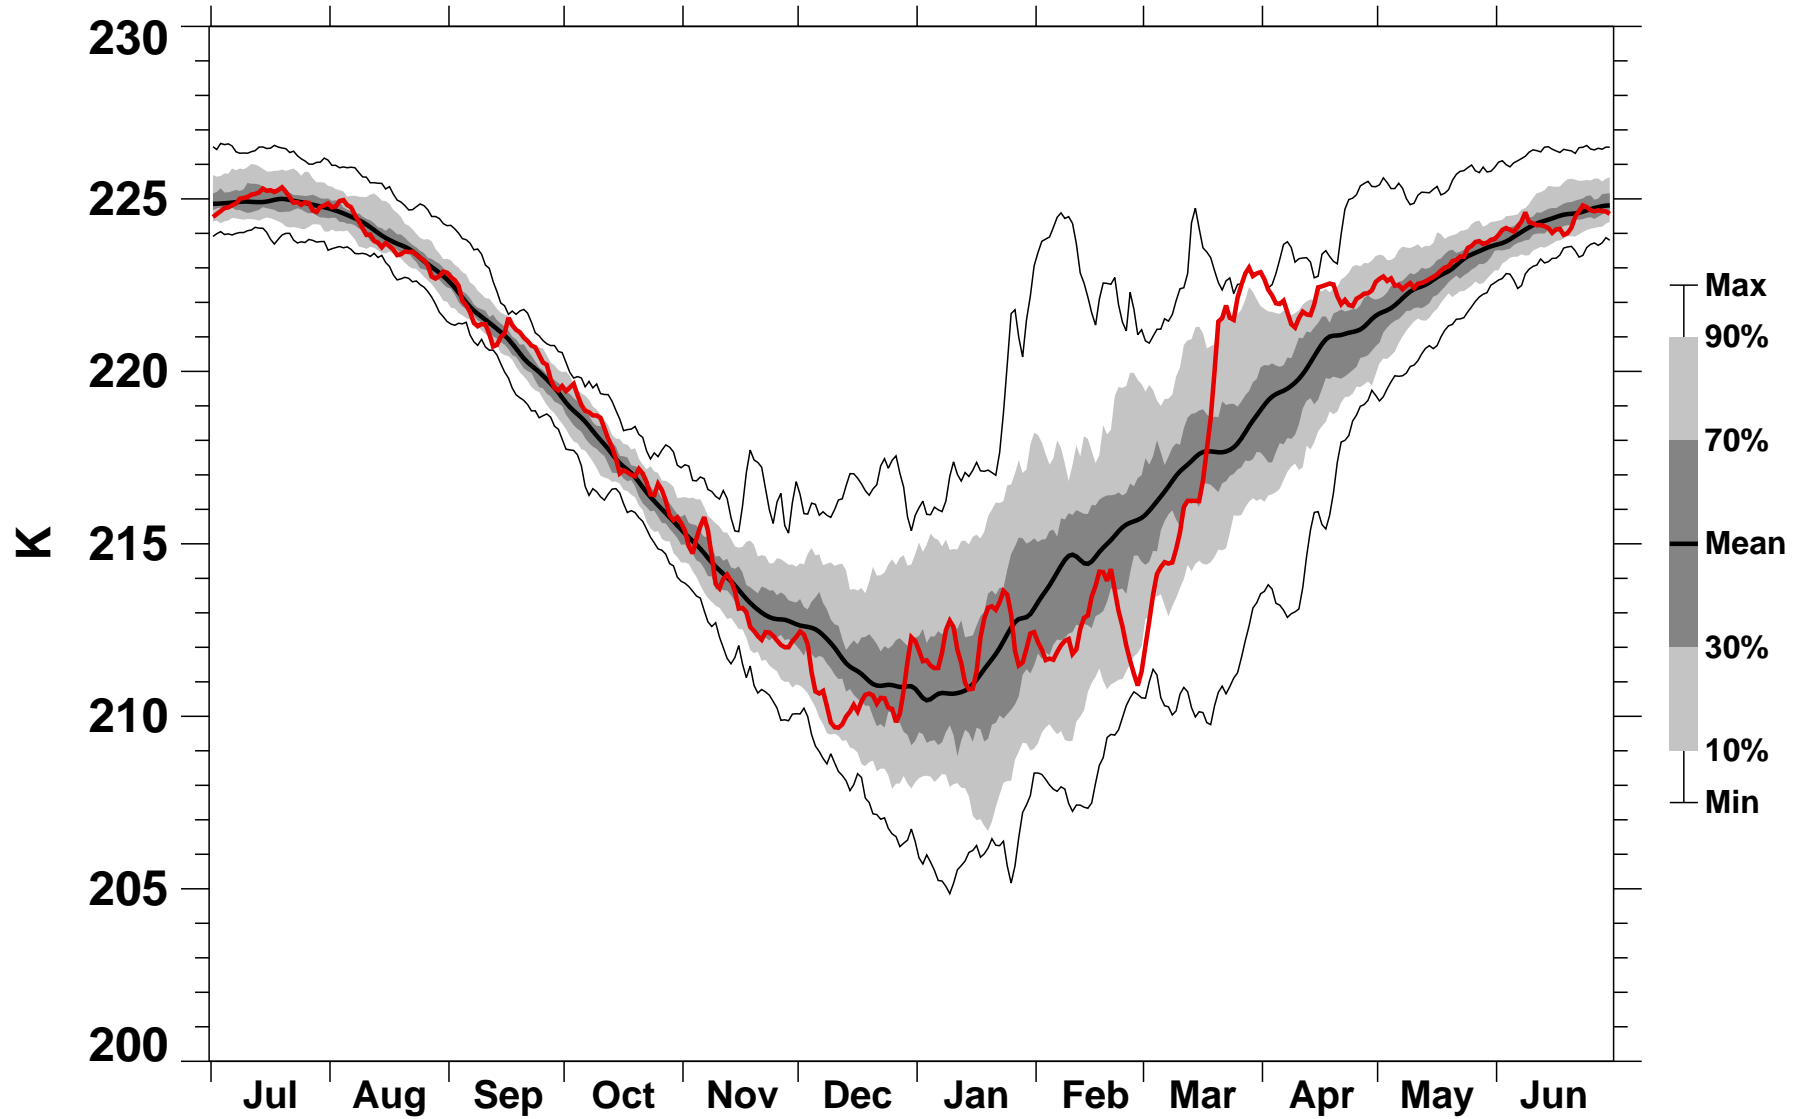

55-75°N Zonal Mean Temperature 70 hPa MERRA

1978/1979-2015/2016

1985/1986

2016-07-07T14:25:52Z