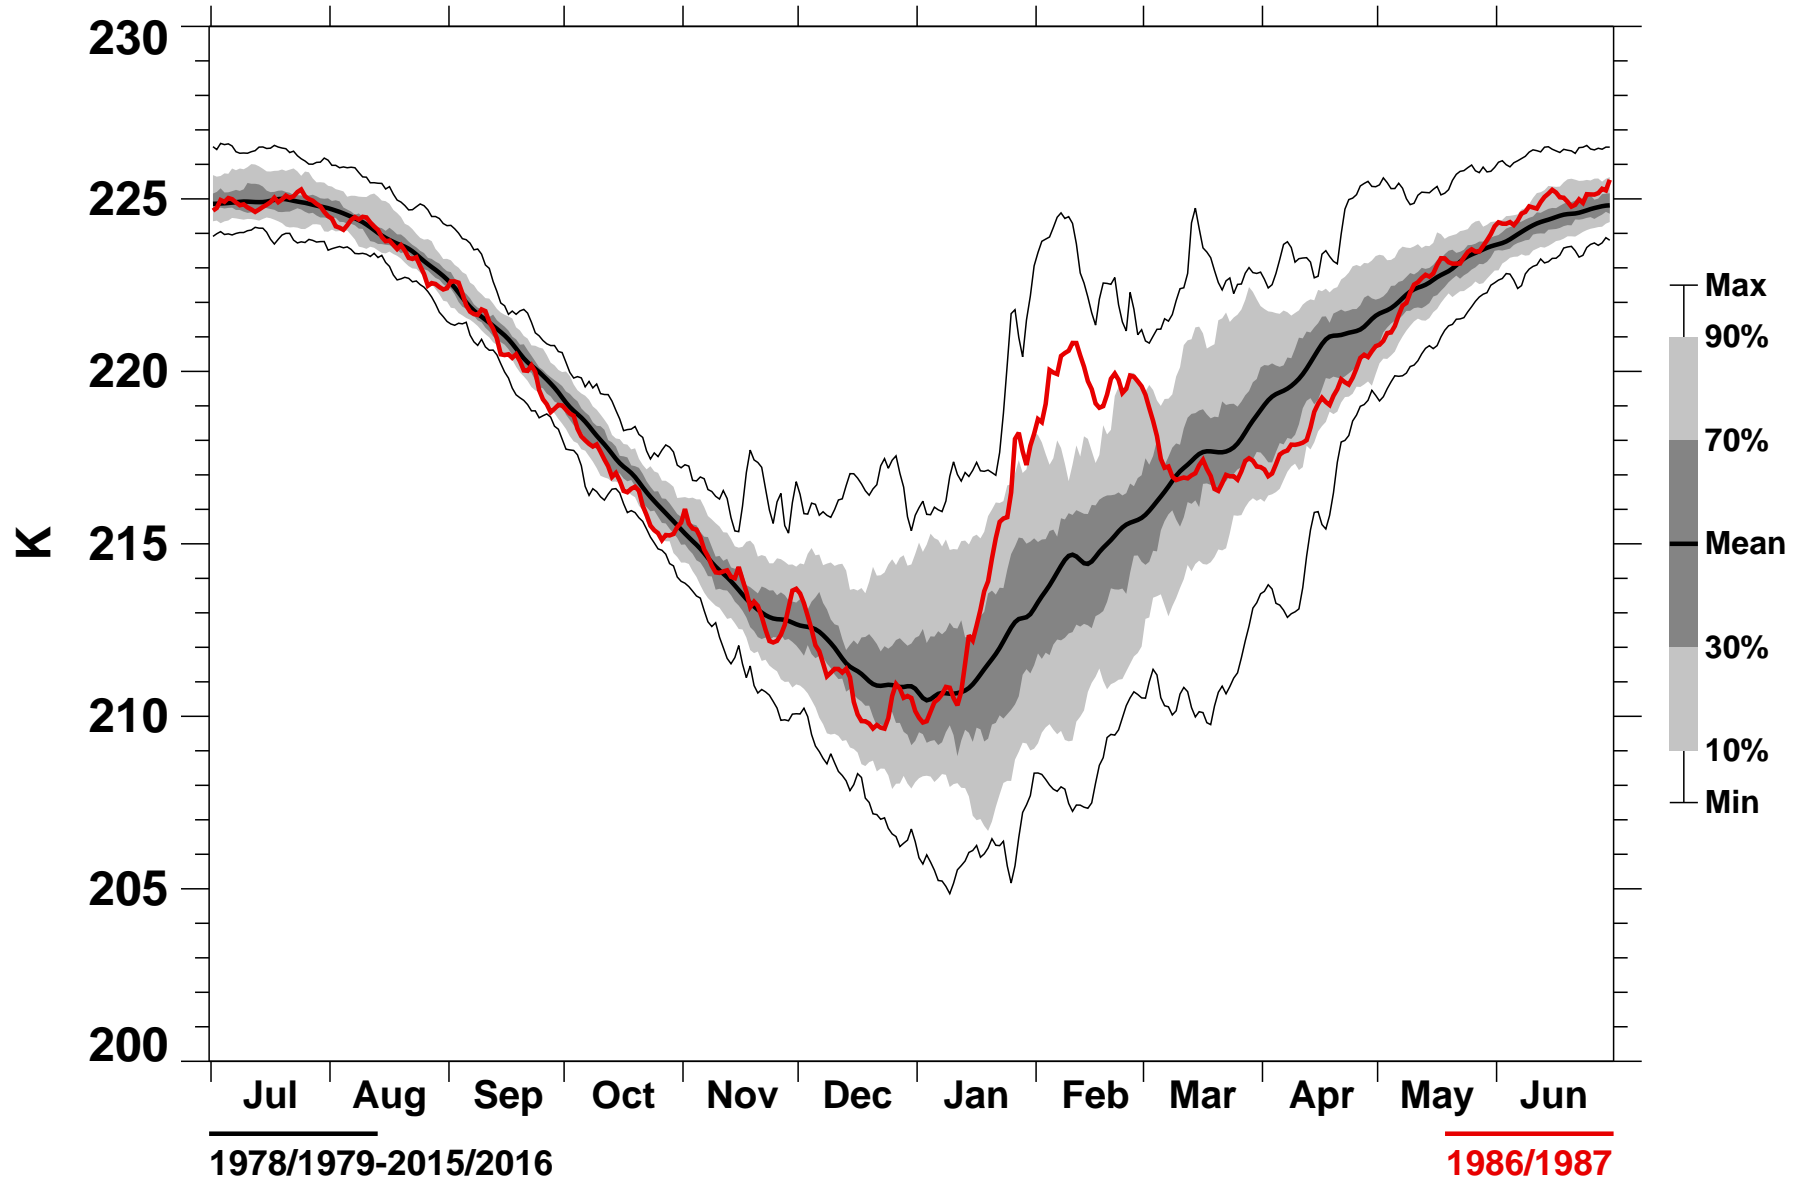

55-75°N Zonal Mean Temperature 70 hPa MERRA

1978/1979-2015/2016

1986/1987

2016-07-07T14:25:07Z