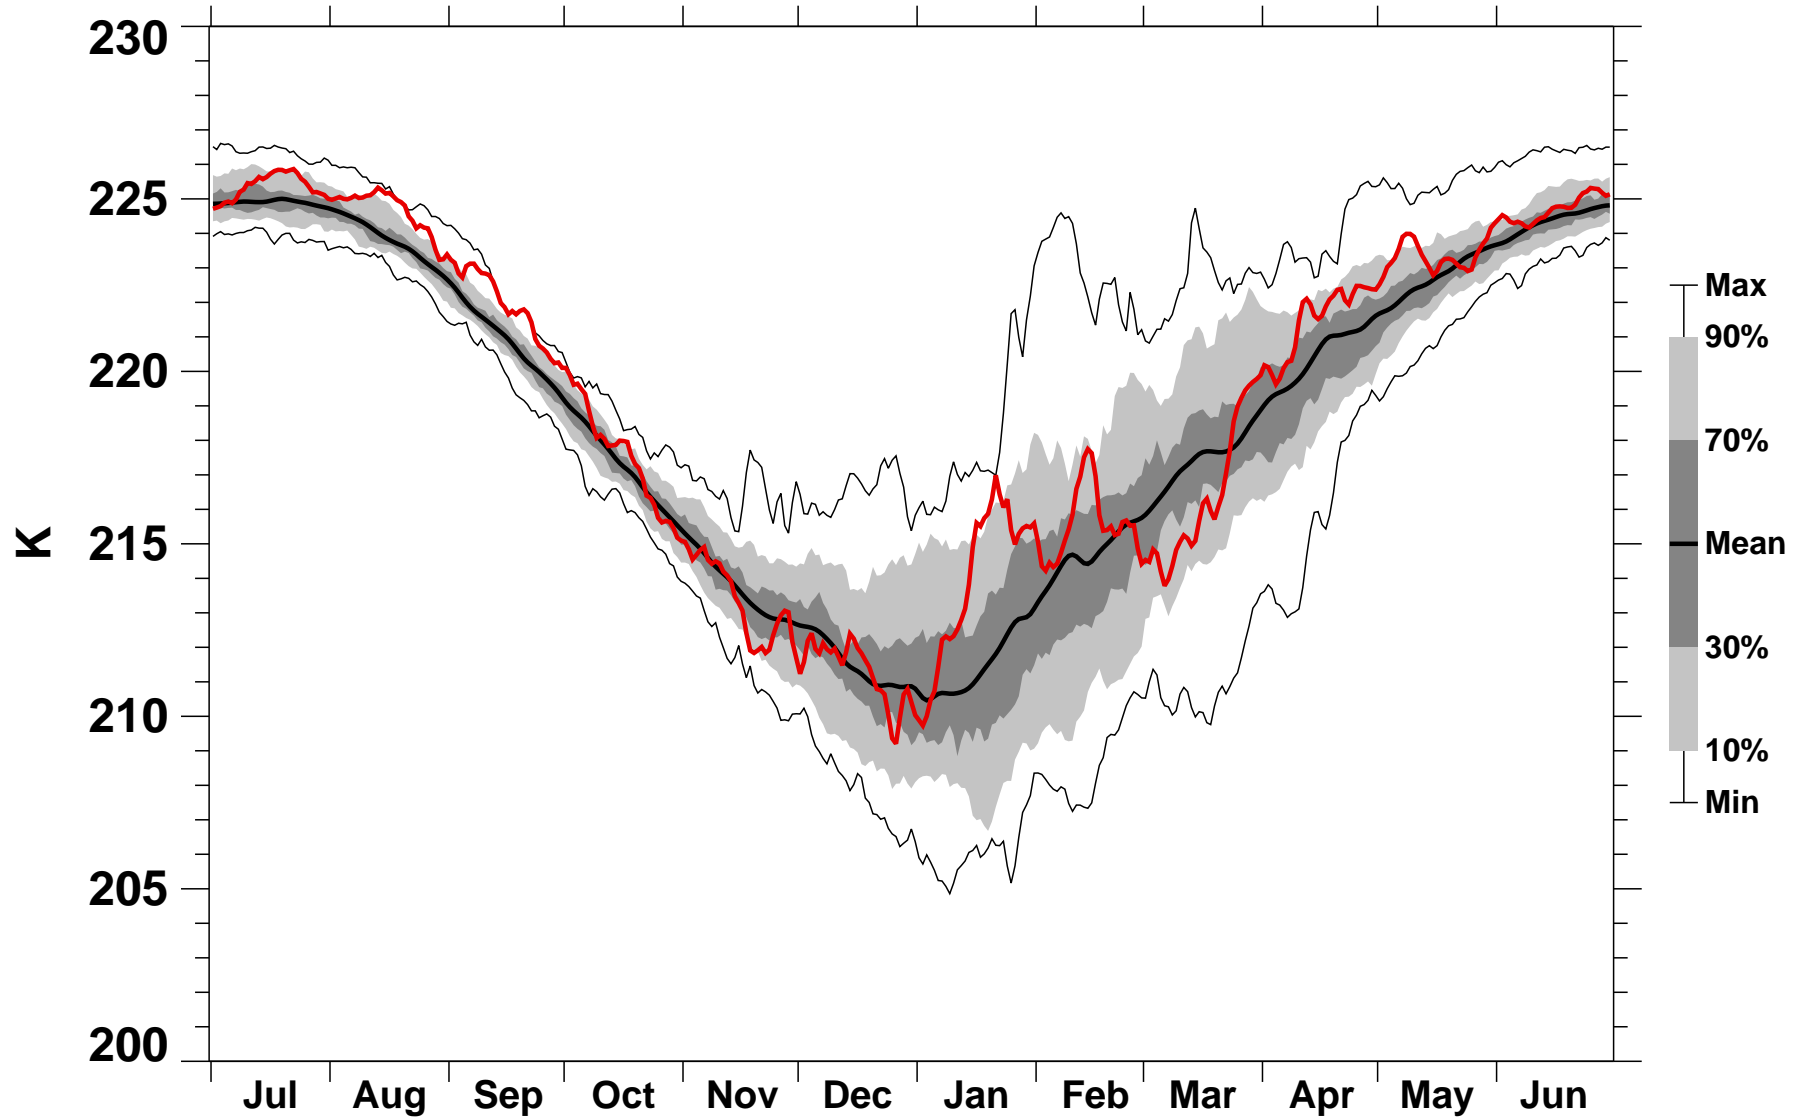

# 55-75°N Zonal Mean Temperature 70 hPa MERRA

1978/1979-2015/2016

1991/1992

2016-07-07T14:21:24Z