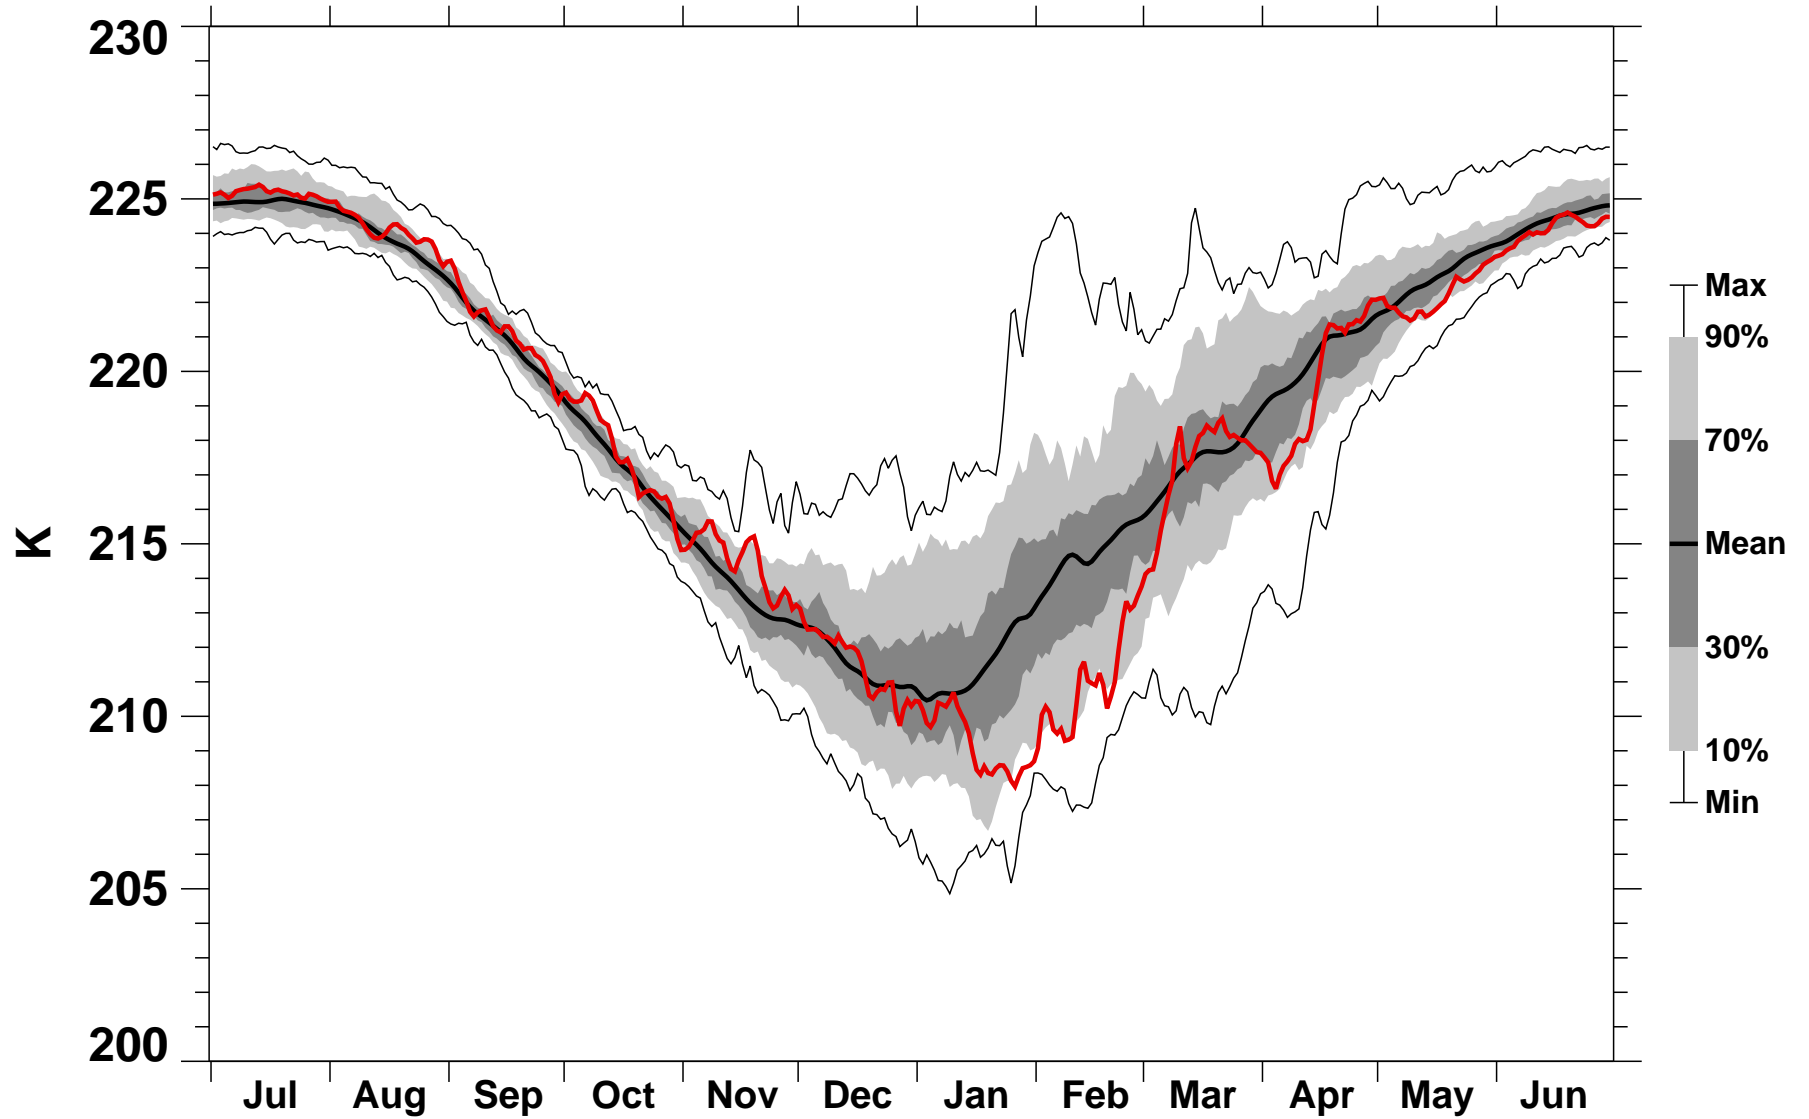

55-75°N Zonal Mean Temperature 70 hPa MERRA

1978/1979-2015/2016

1992/1993

2016-07-07T14:20:40Z