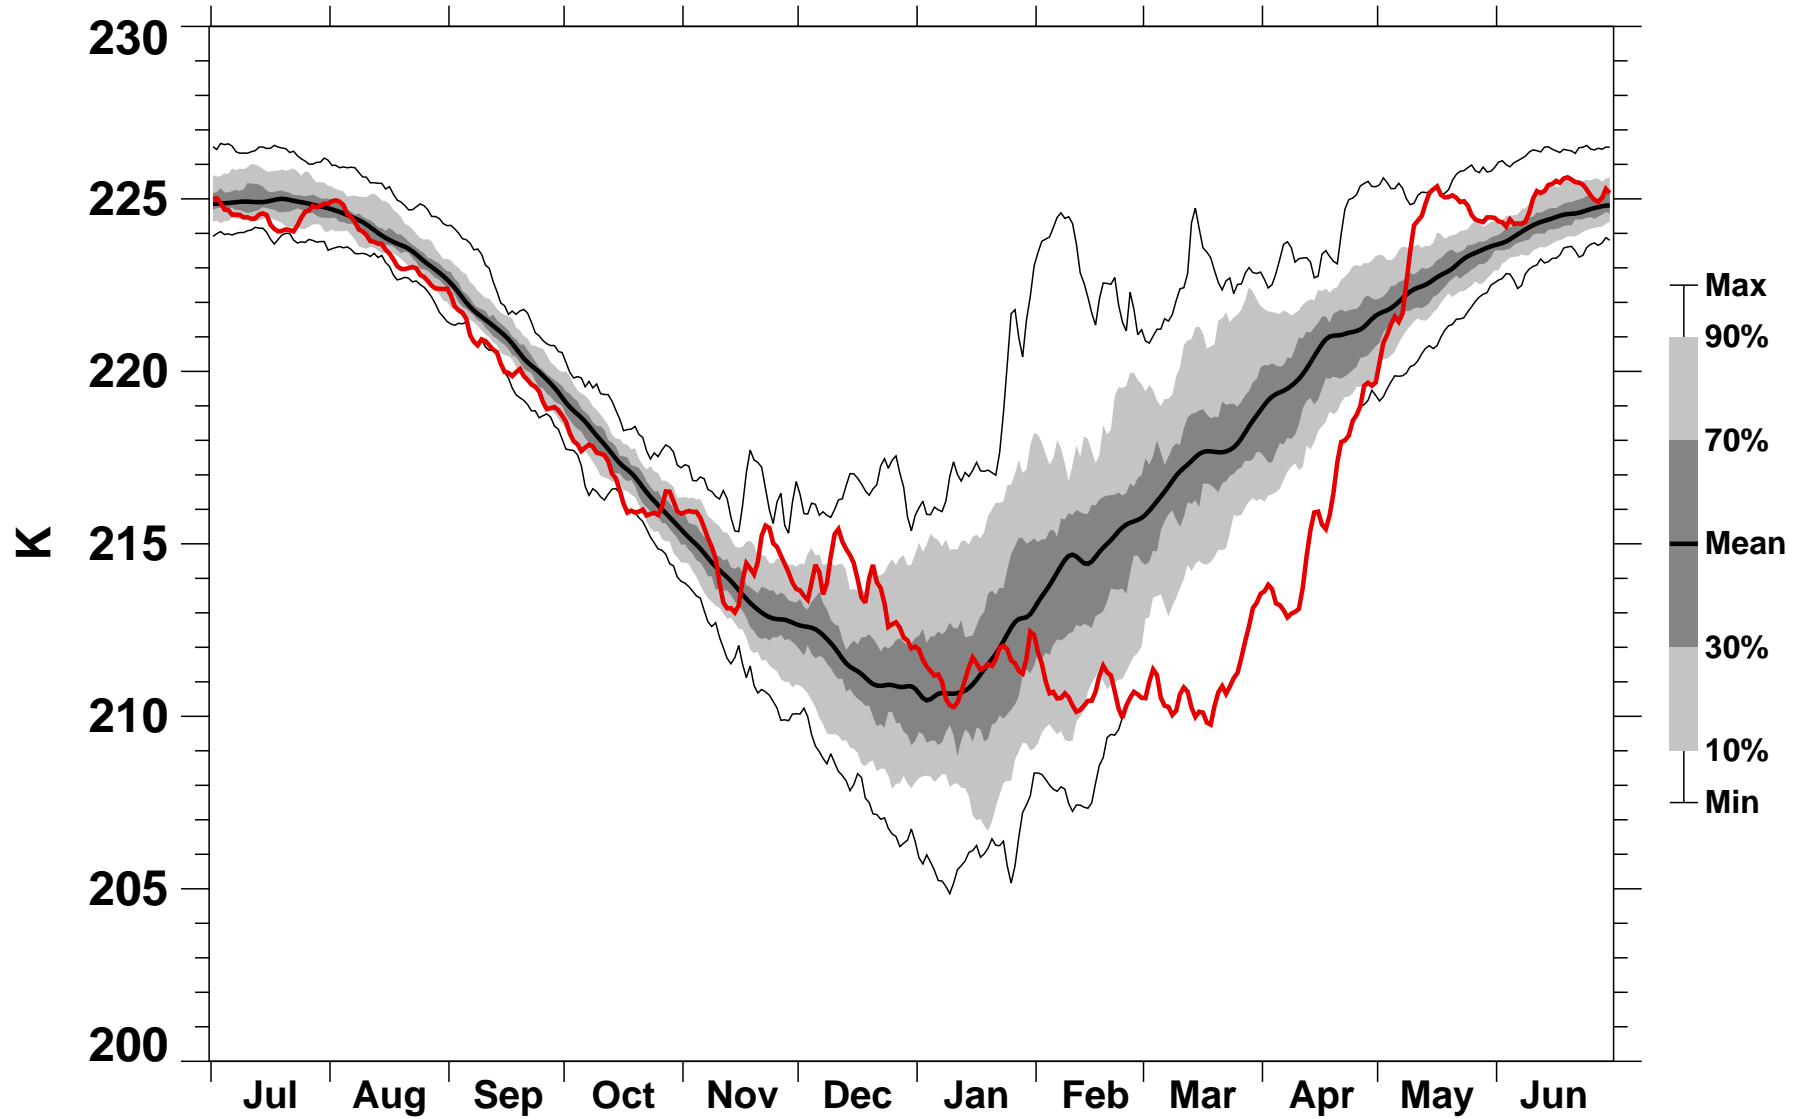

55-75°N Zonal Mean Temperature 70 hPa MERRA

1978/1979-2015/2016

1996/1977

2016-07-07T14:17:40Z