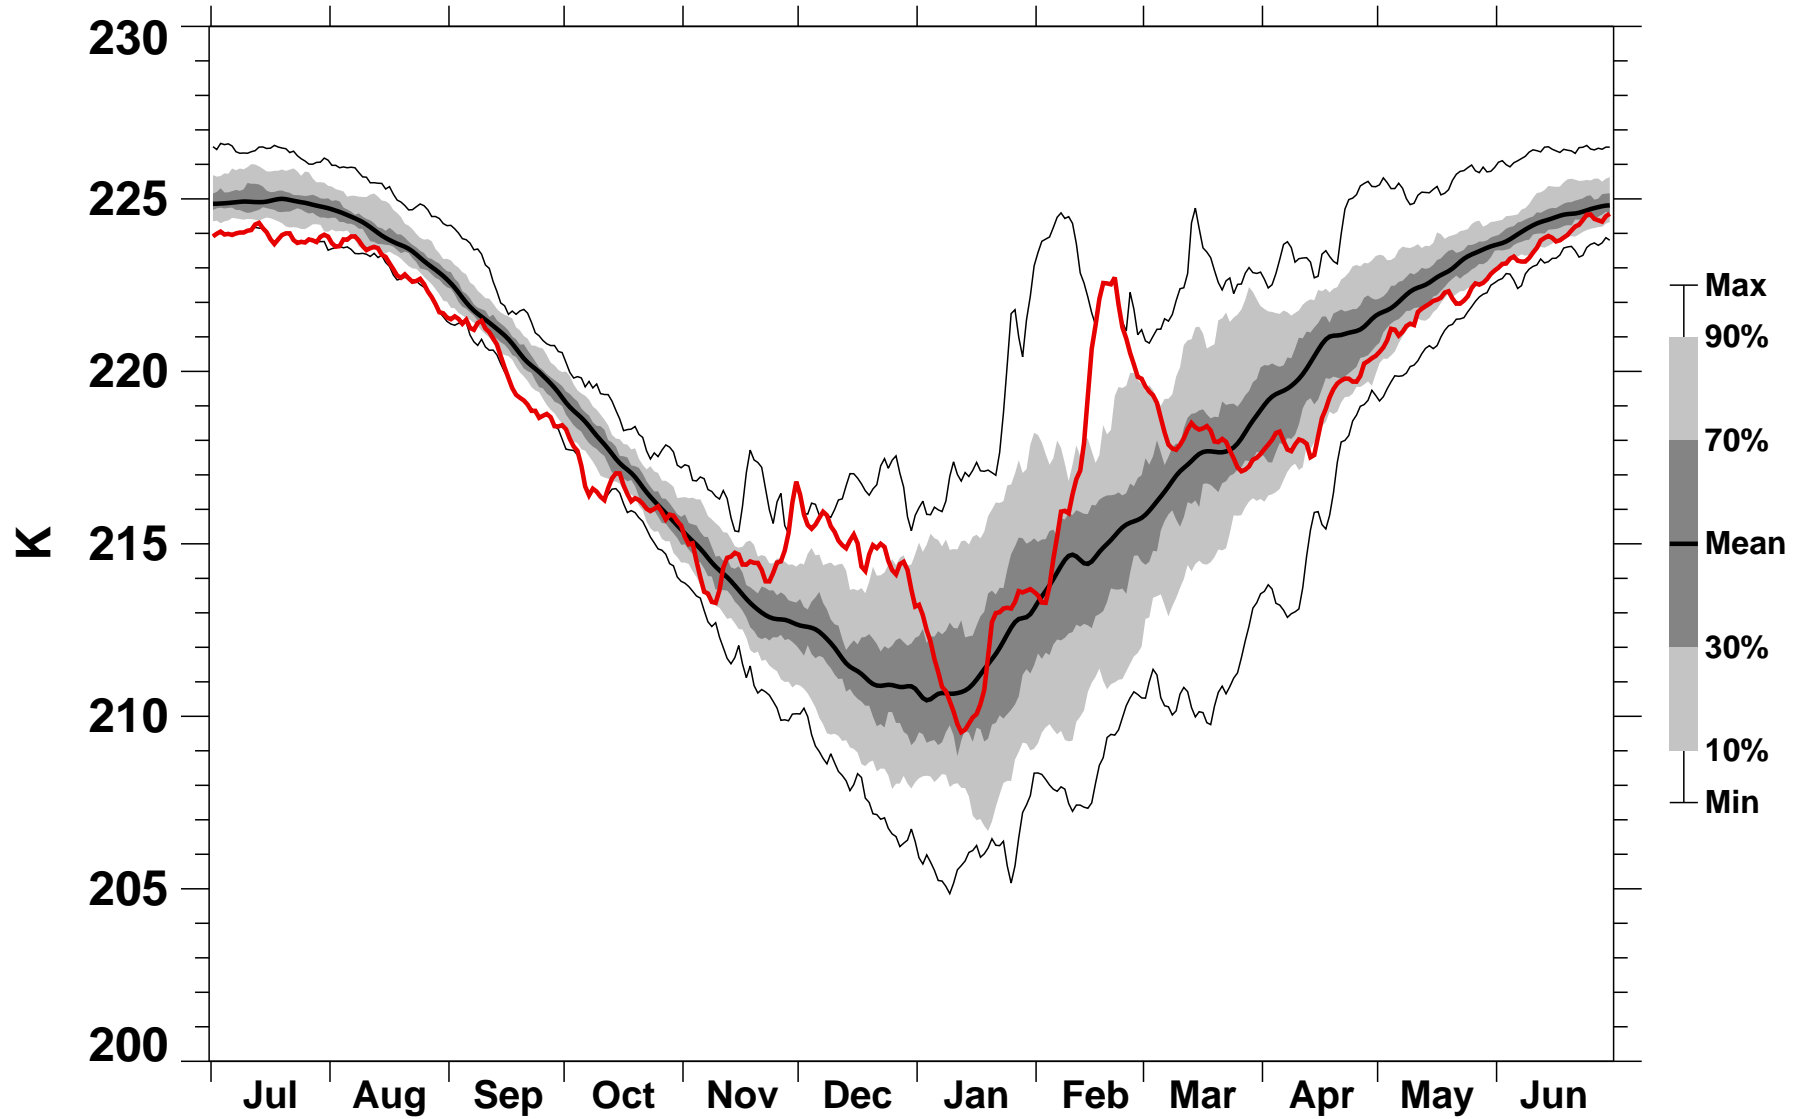

# 55-75°N Zonal Mean Temperature 70 hPa MERRA

1978/1979-2015/2016

2000/2001

2016-07-07T14:14:41Z