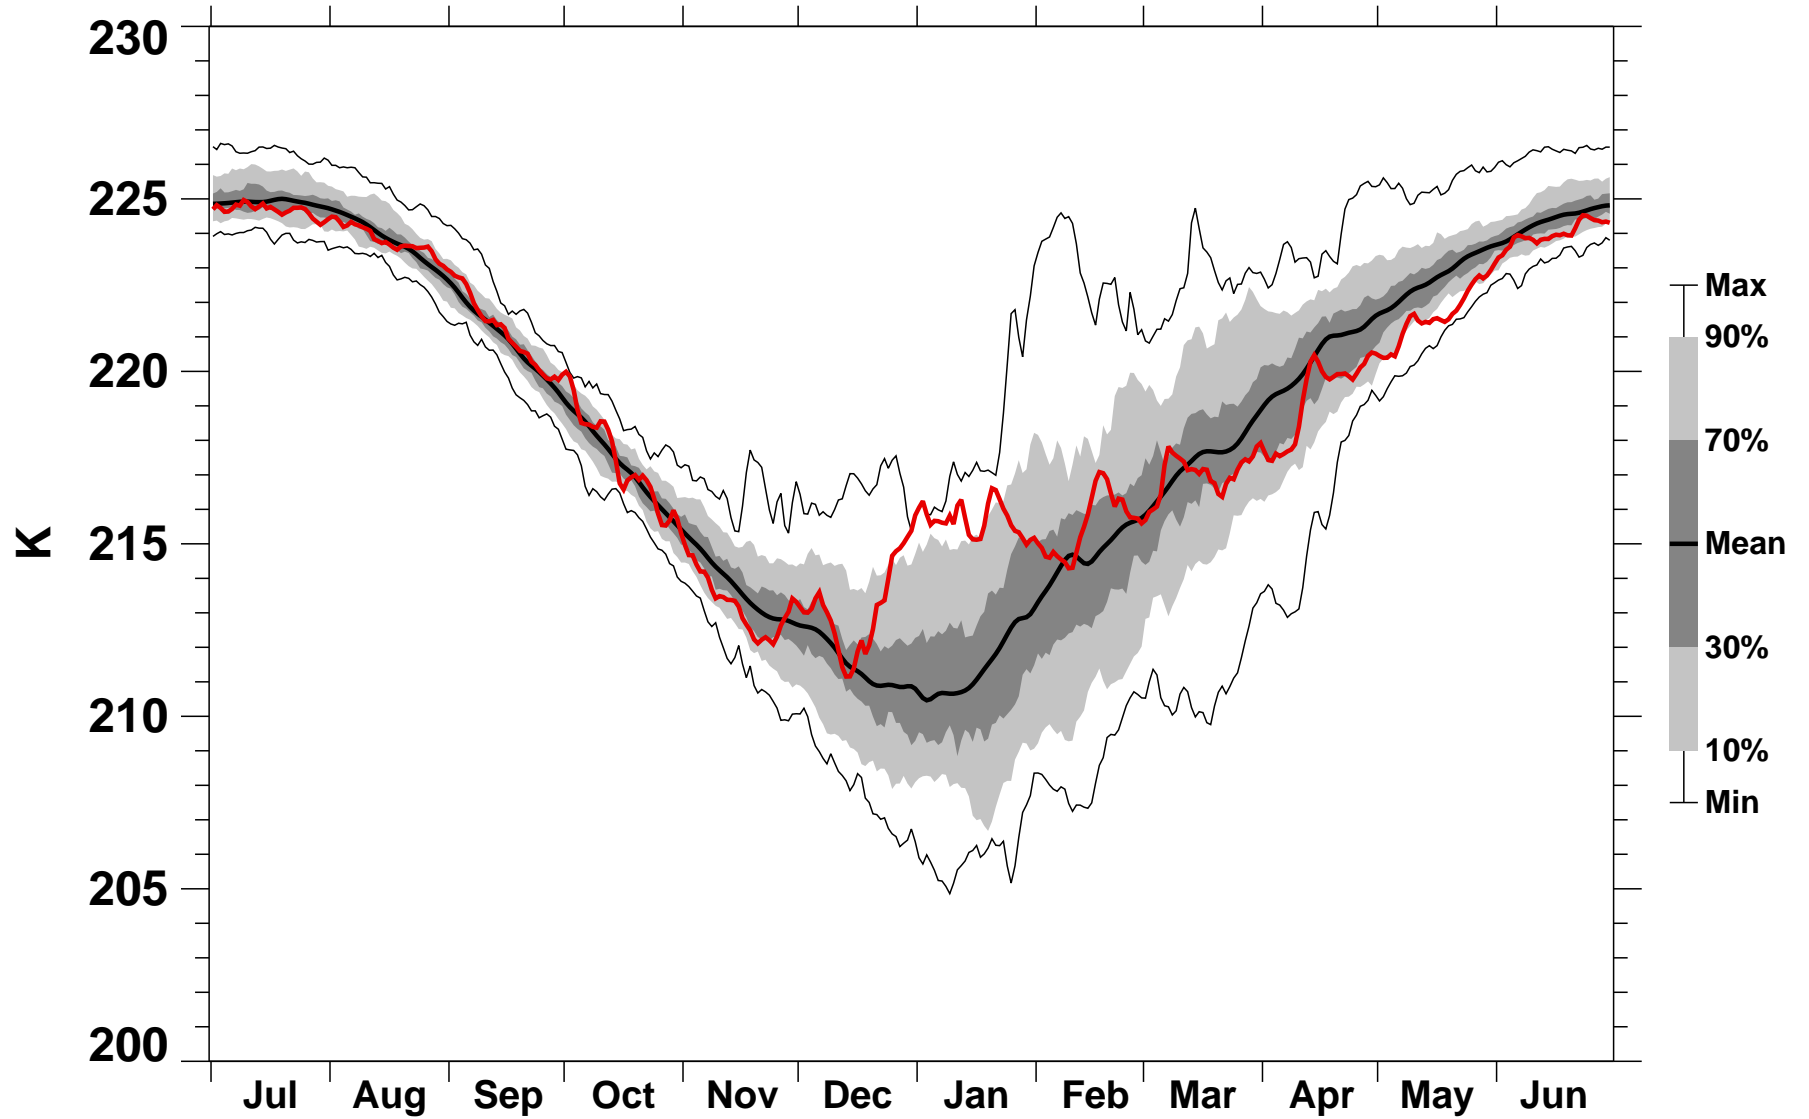

# 55-75°N Zonal Mean Temperature 70 hPa MERRA

1978/1979-2015/2016

2001/2002

2016-07-07T14:13:52Z