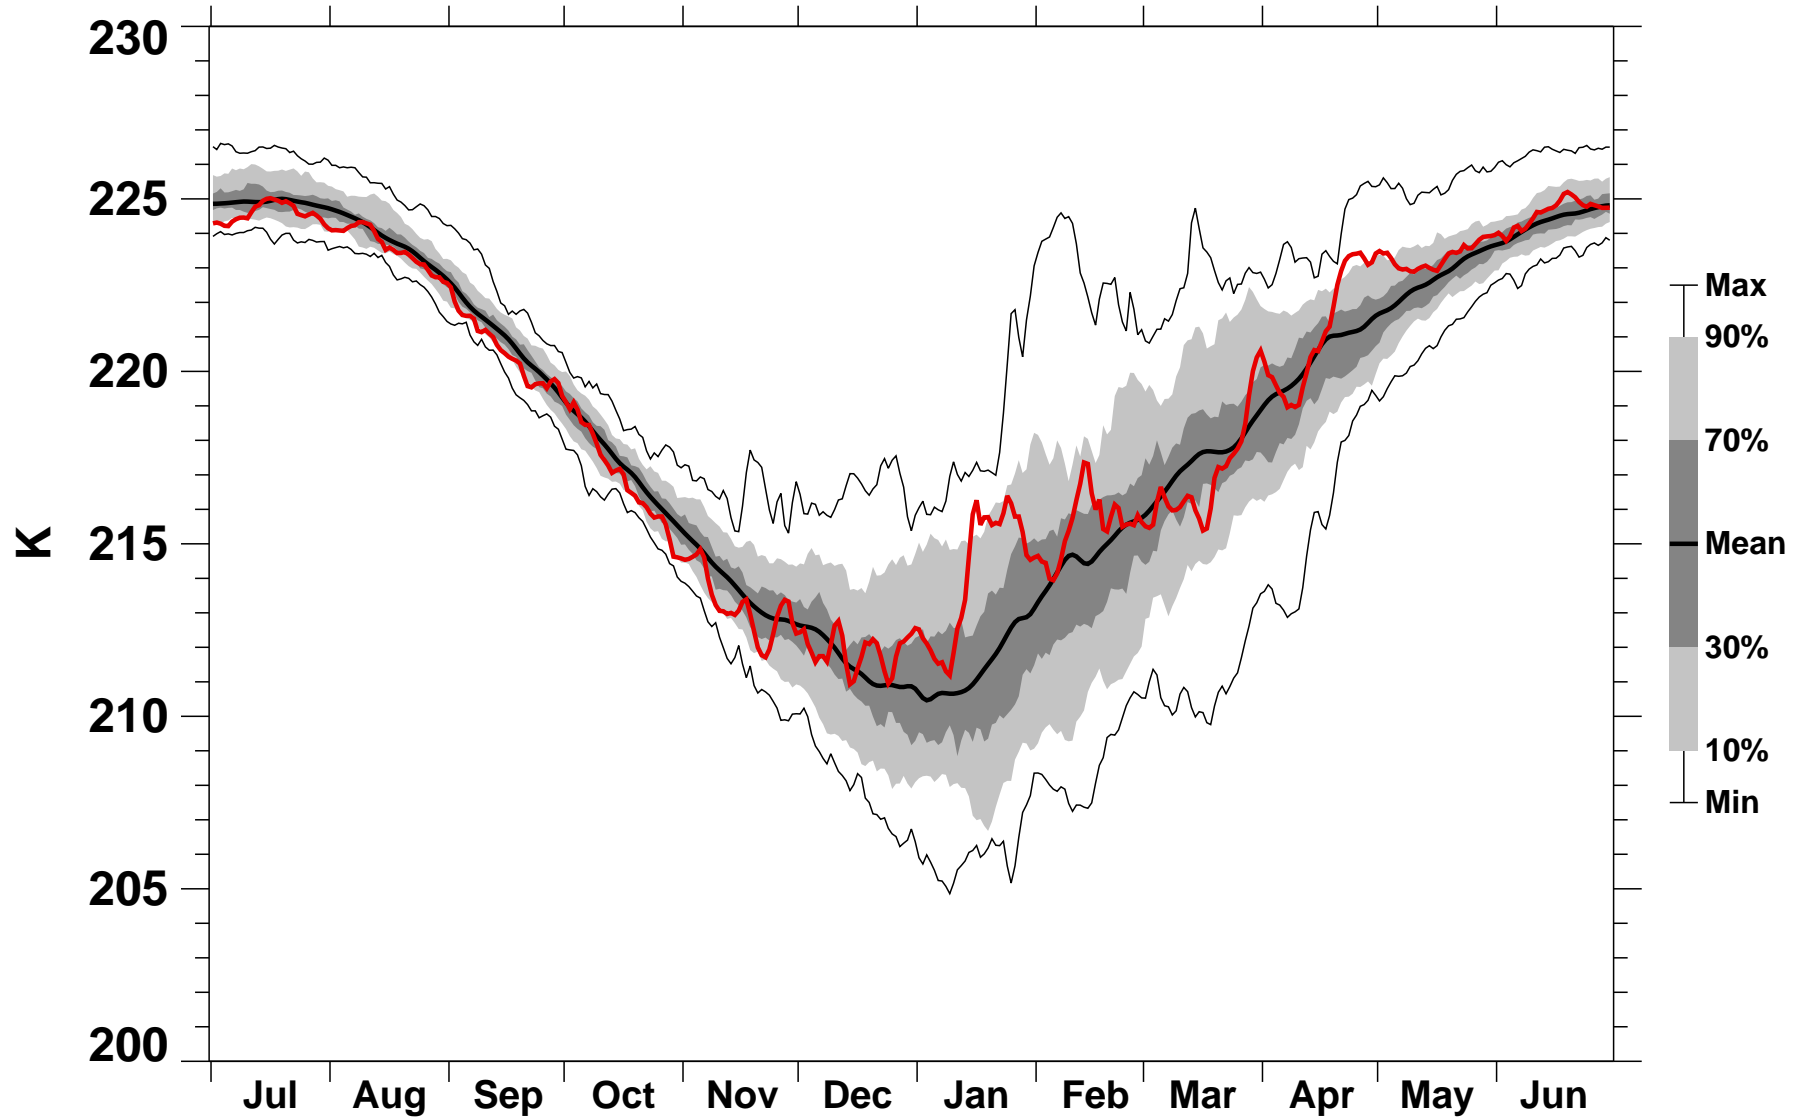

# 55-75°N Zonal Mean Temperature 70 hPa MERRA

1978/1979-2015/2016

2002/2003

2016-07-07T14:13:07Z