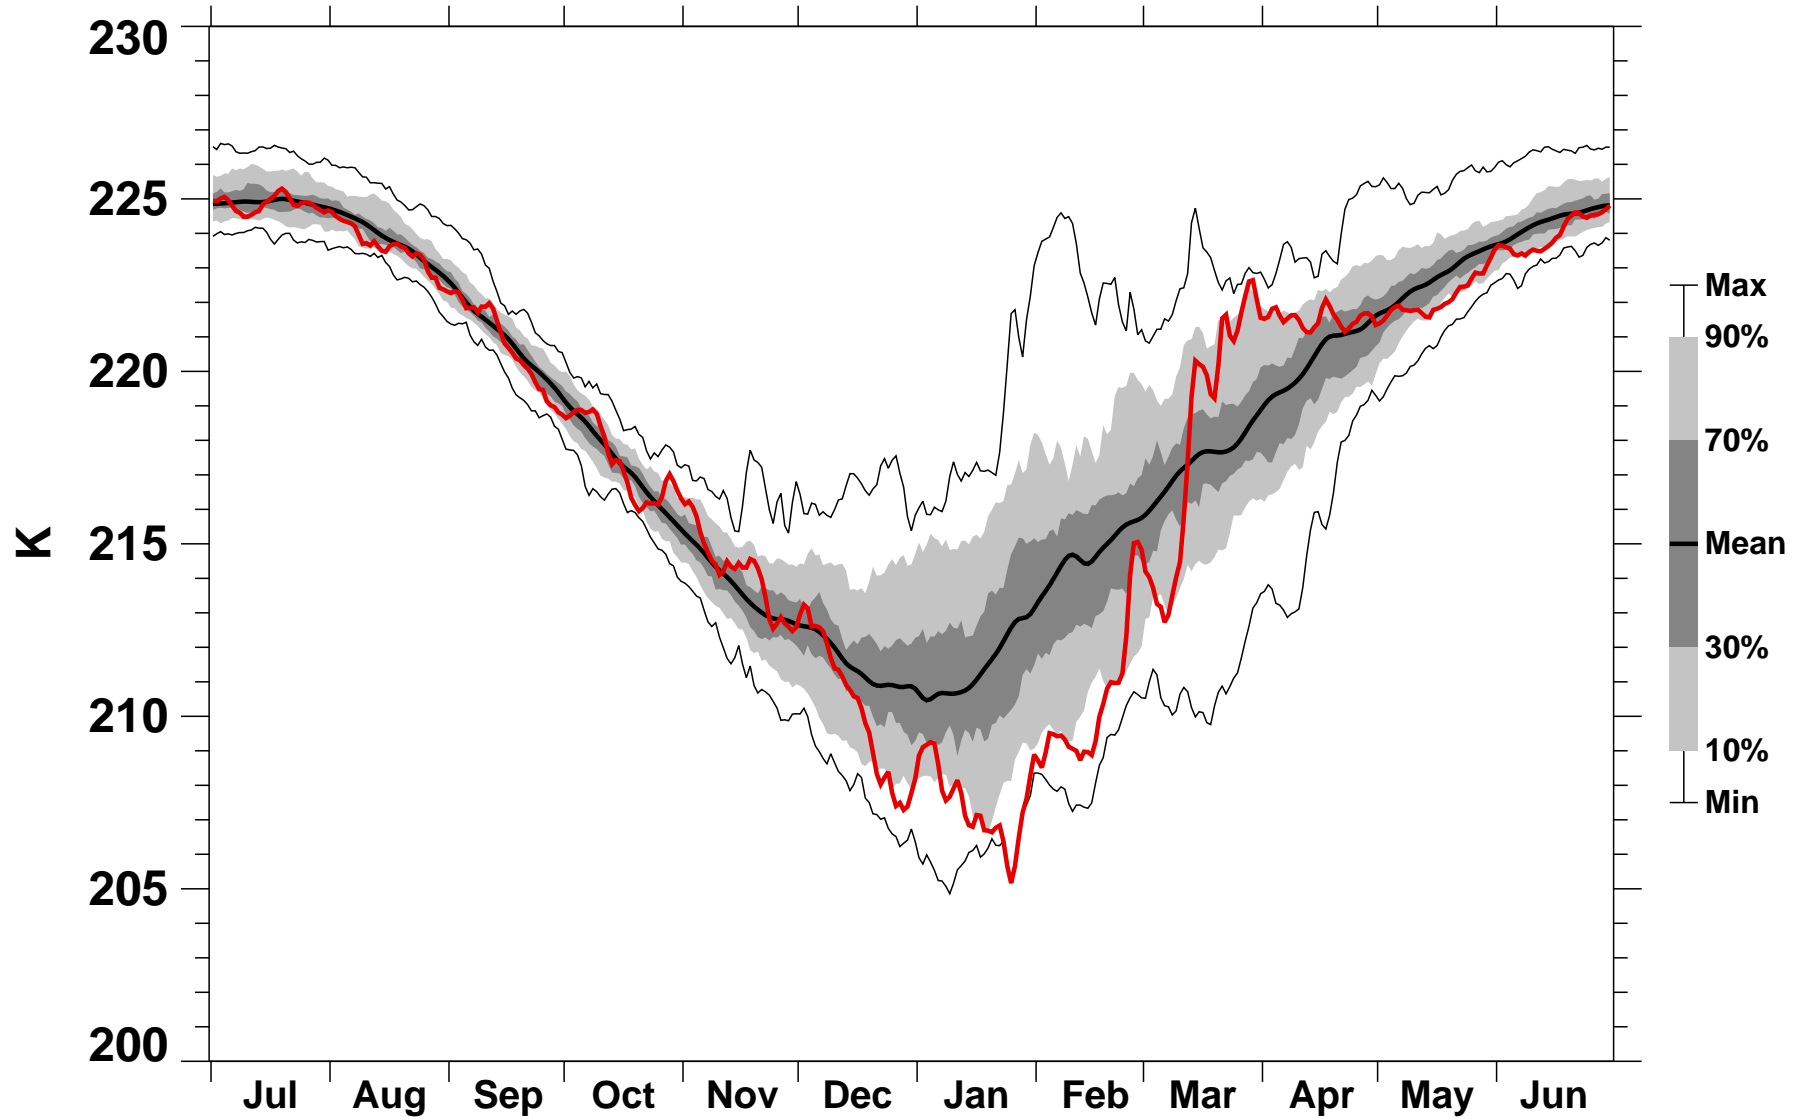

# 55-75°N Zonal Mean Temperature 70 hPa MERRA

1978/1979-2015/2016

2004/2005

2016-07-07T14:11:37Z