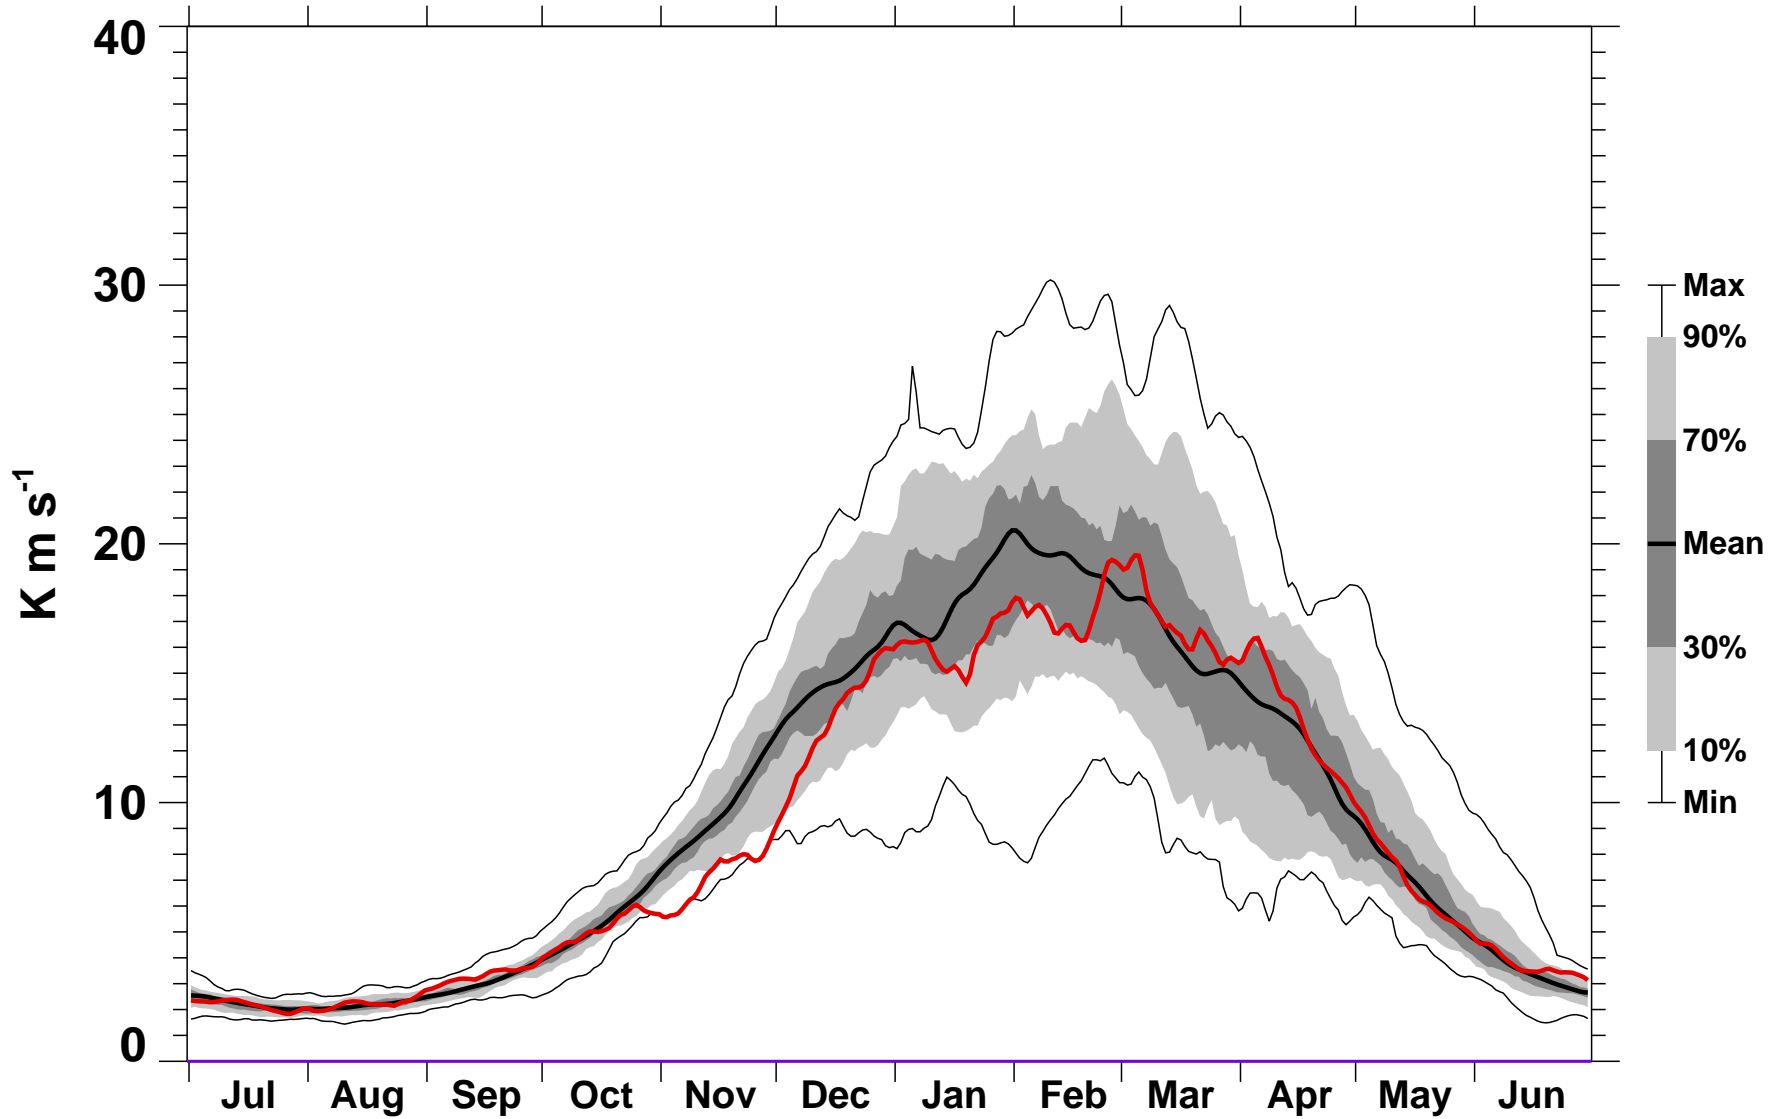

# 45-Day Mean 45-75°N Heat Flux 100 hPa MERRA

1978/1979-2015/2016

1982/1983

2016-07-07T14:28:37Z