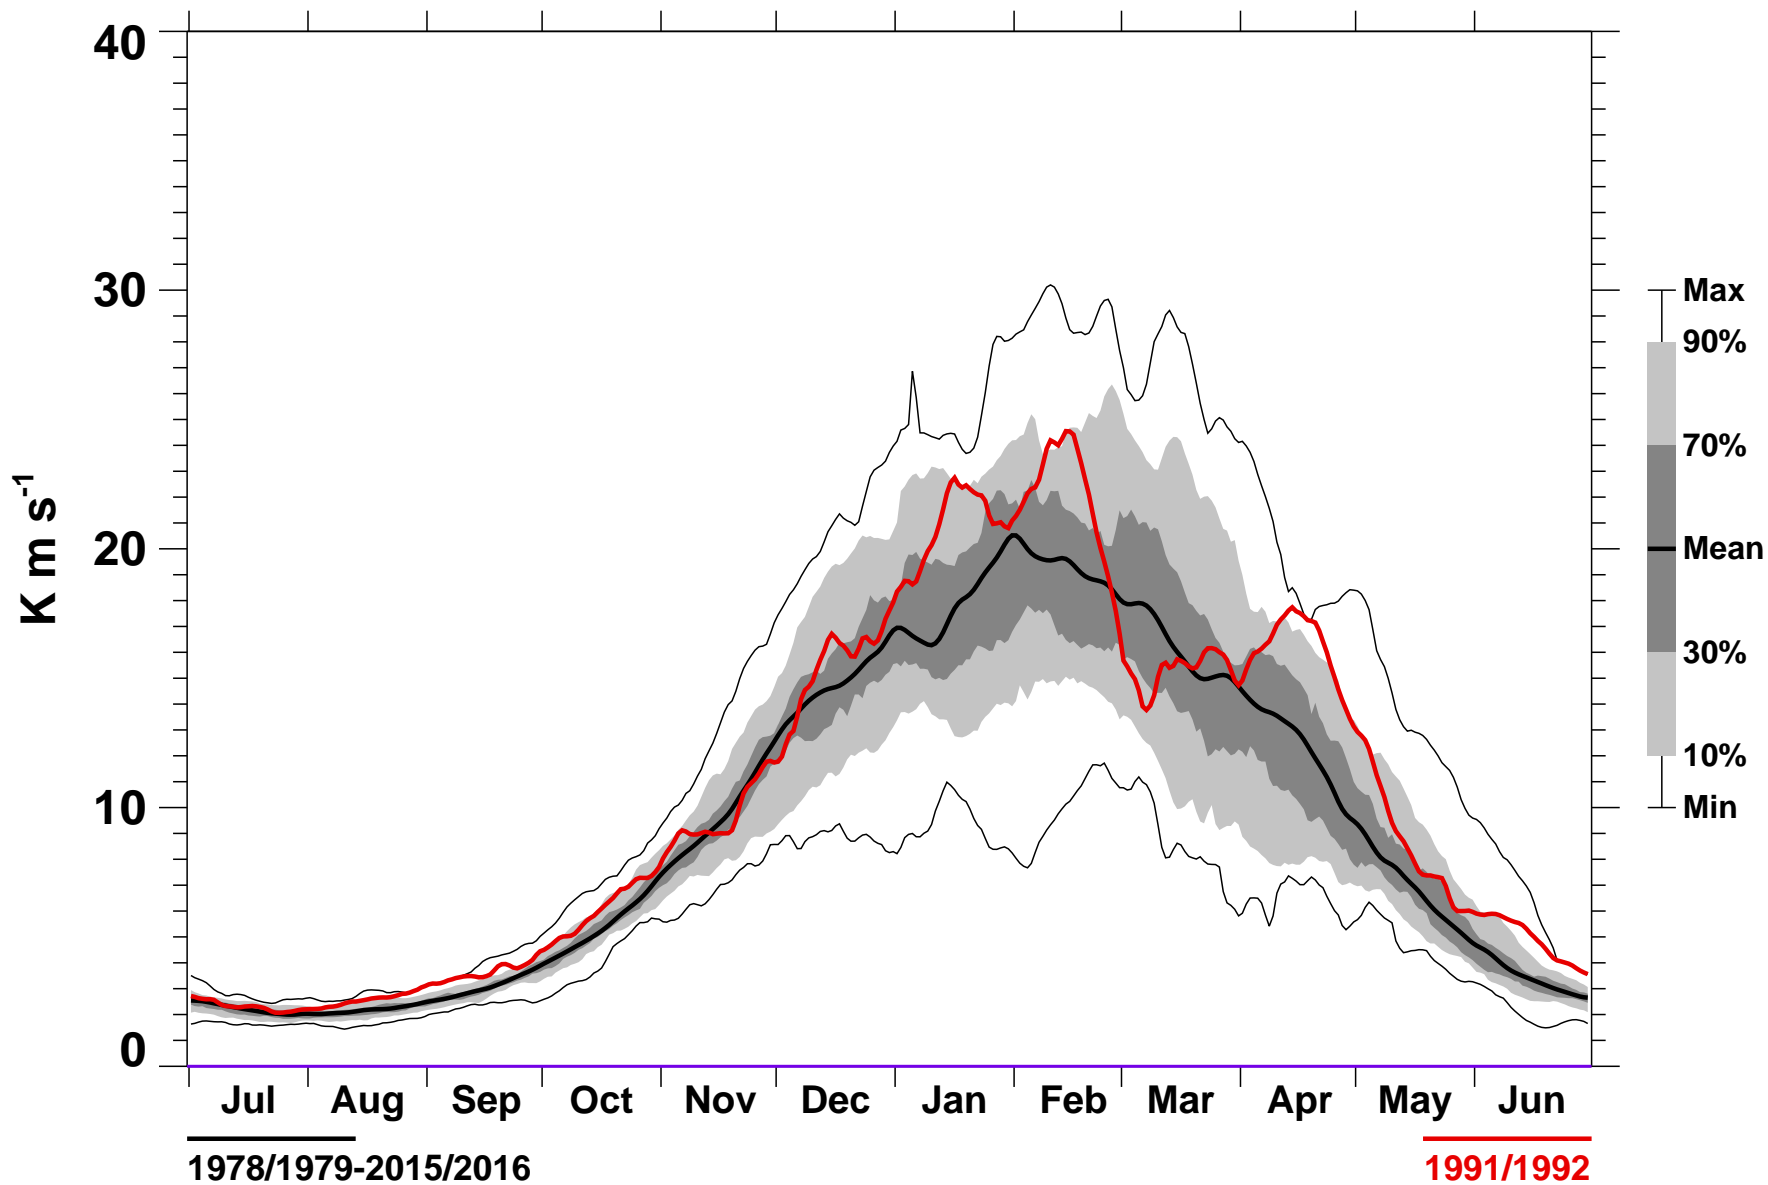

# 45-Day Mean 45-75°N Heat Flux 100 hPa MERRA

1978/1979-2015/2016

1991/1992

2016-07-07T14:21:54Z