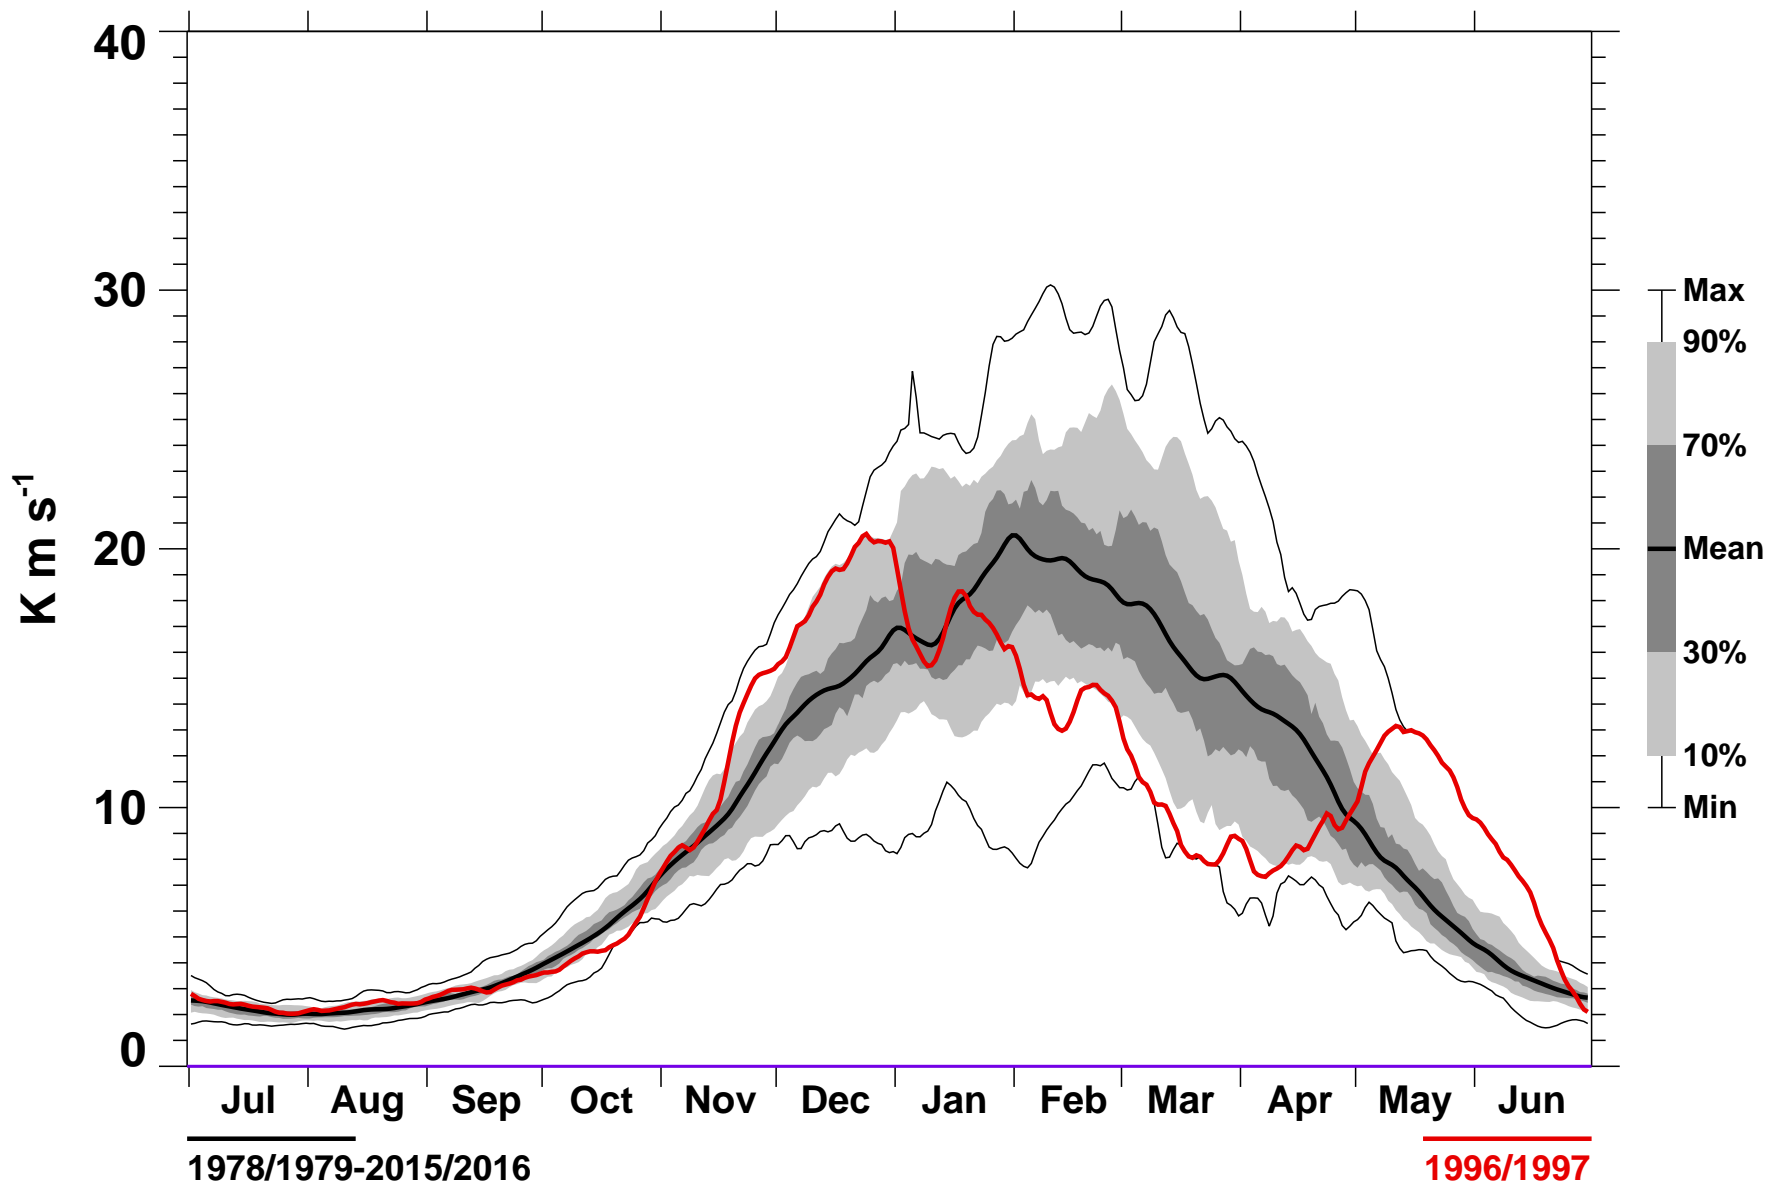

45-Day Mean 45-75°N Heat Flux 100 hPa MERRA

2016-07-07T14:18:10Z