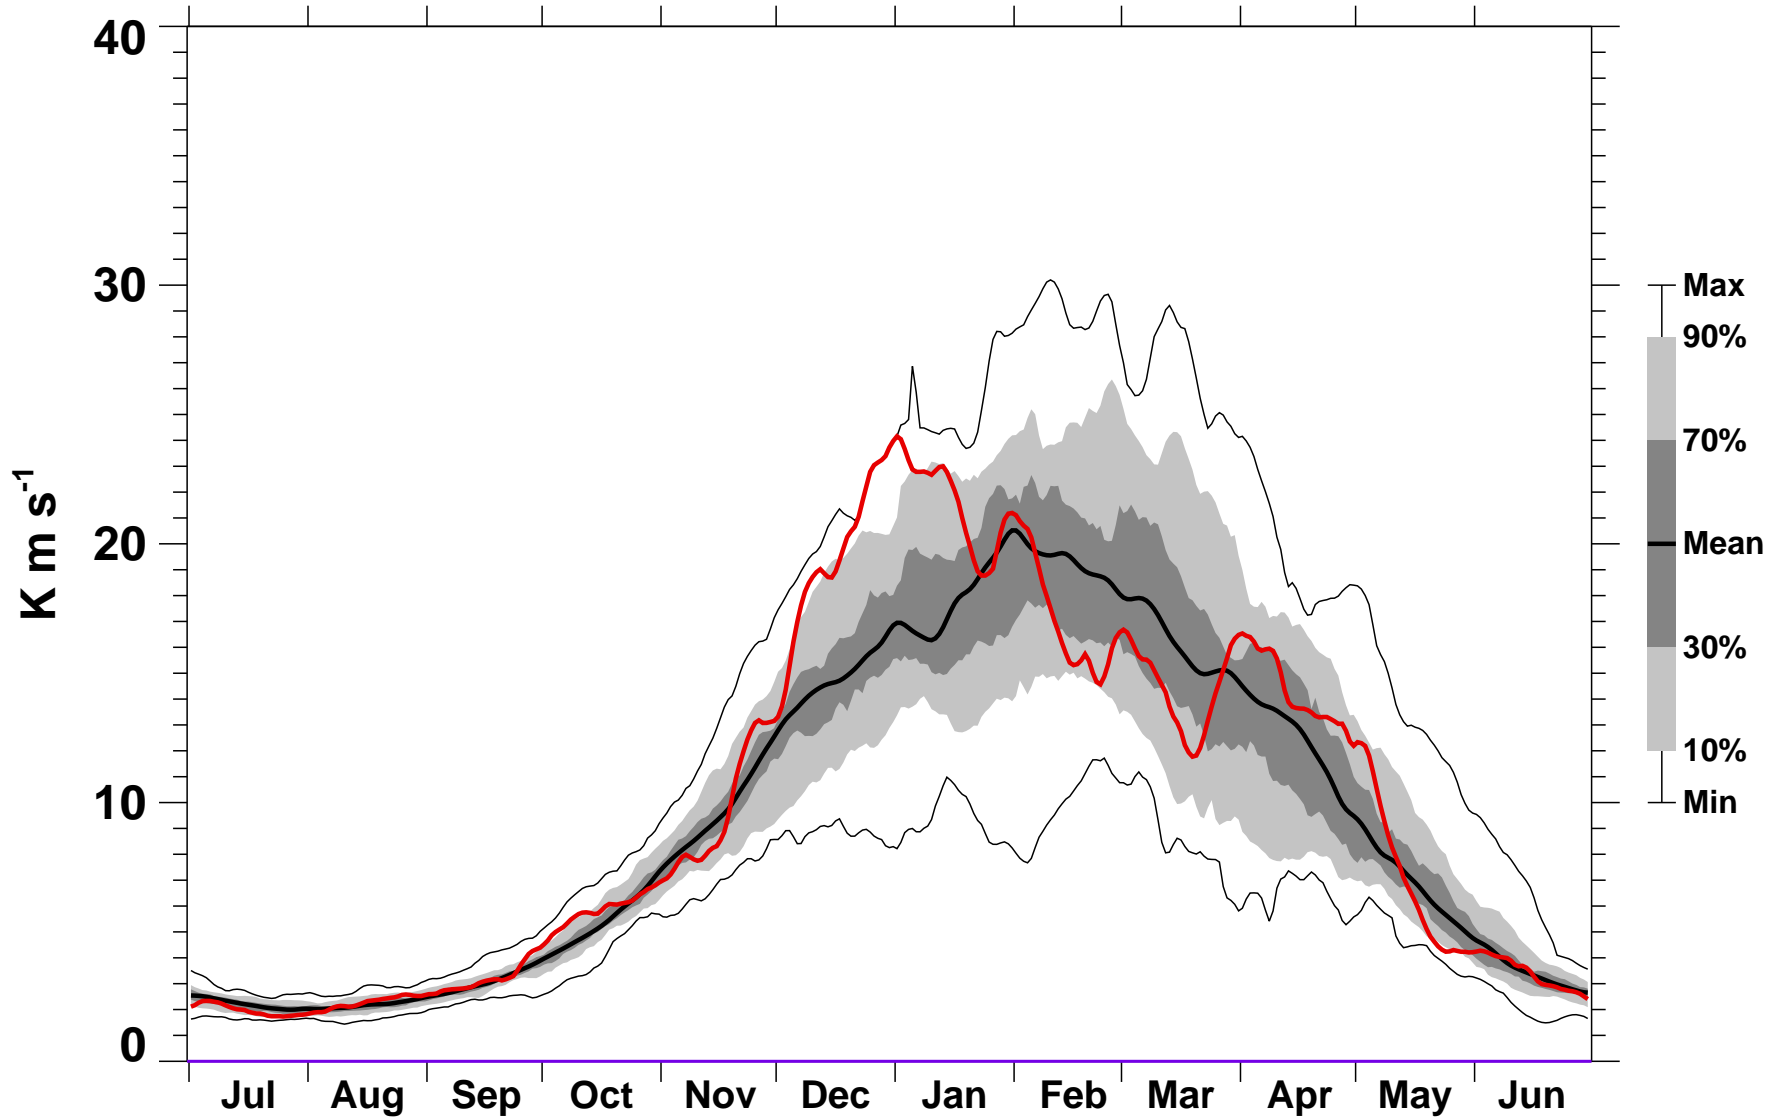

# 45-Day Mean 45-75°N Heat Flux 100 hPa MERRA

1978/1979-2015/2016

1997/1998

2016-07-07T14:17:25Z