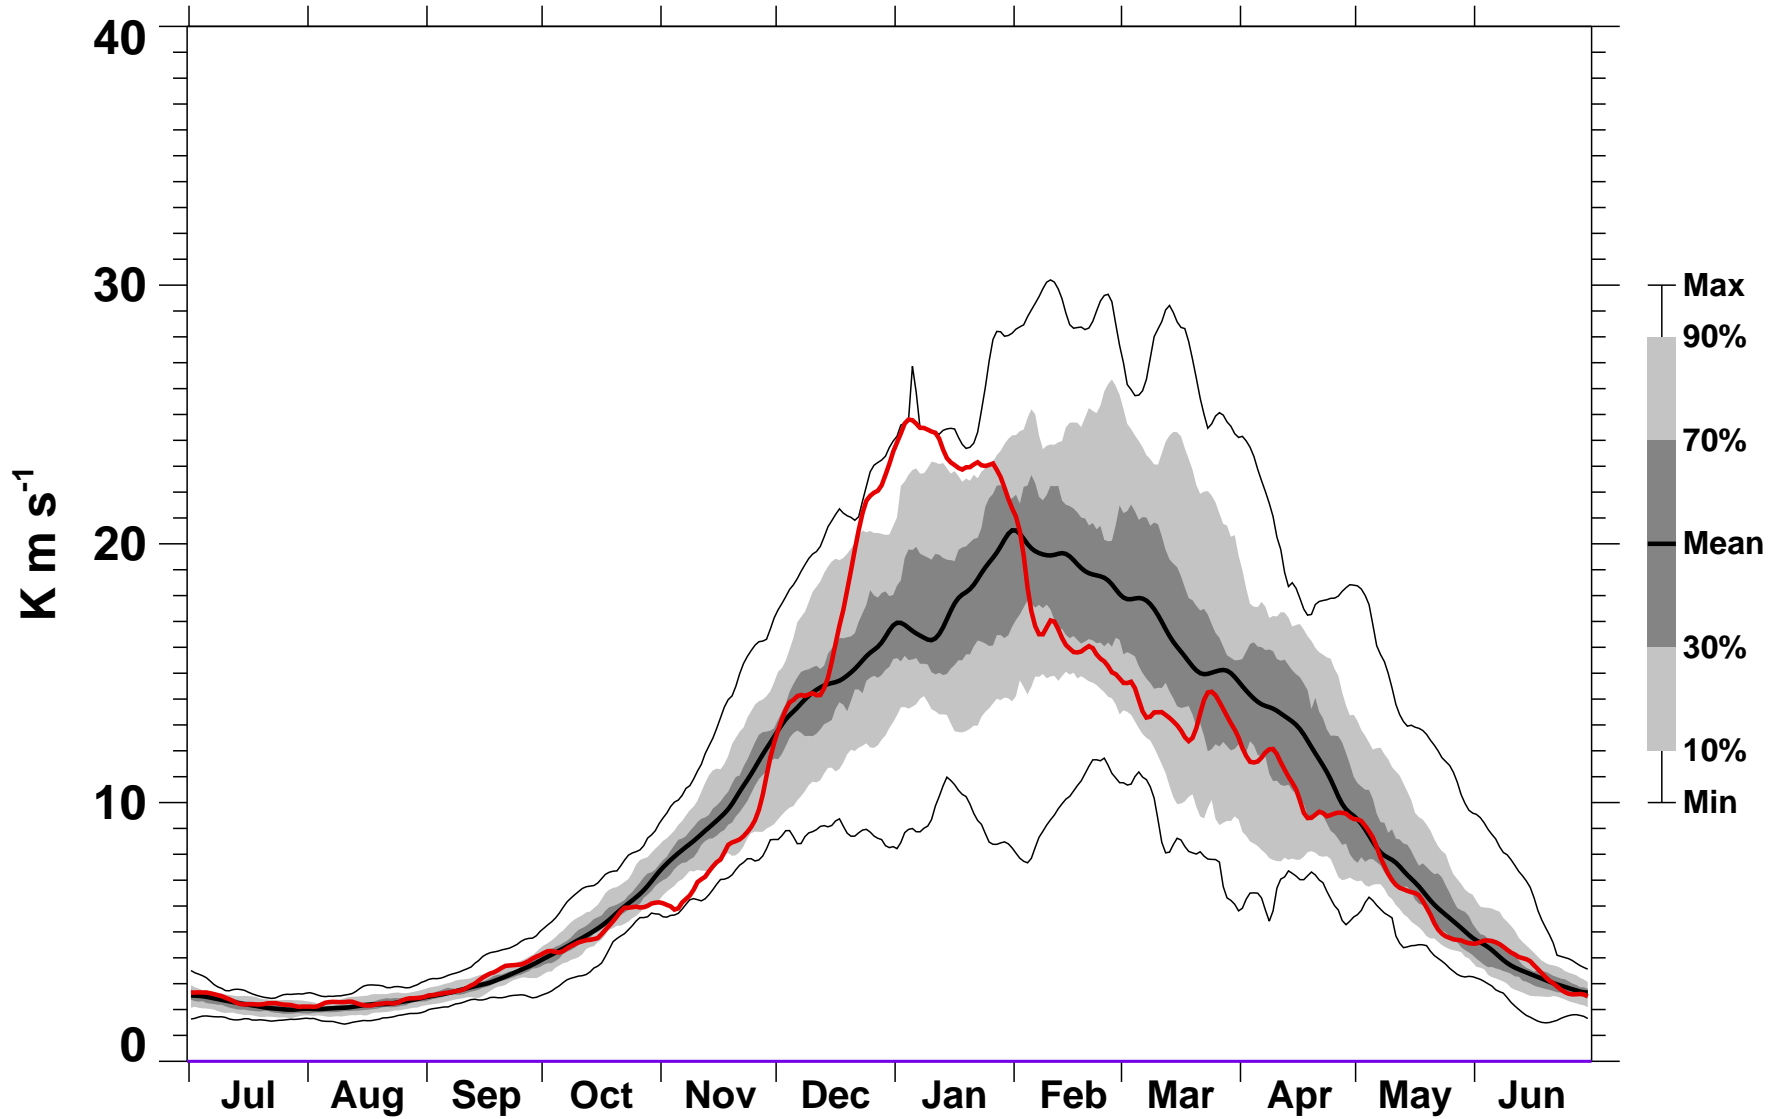

# 45-Day Mean 45-75°N Heat Flux 100 hPa MERRA

1978/1979-2015/2016

2001/2002

2016-07-07T14:14:24Z