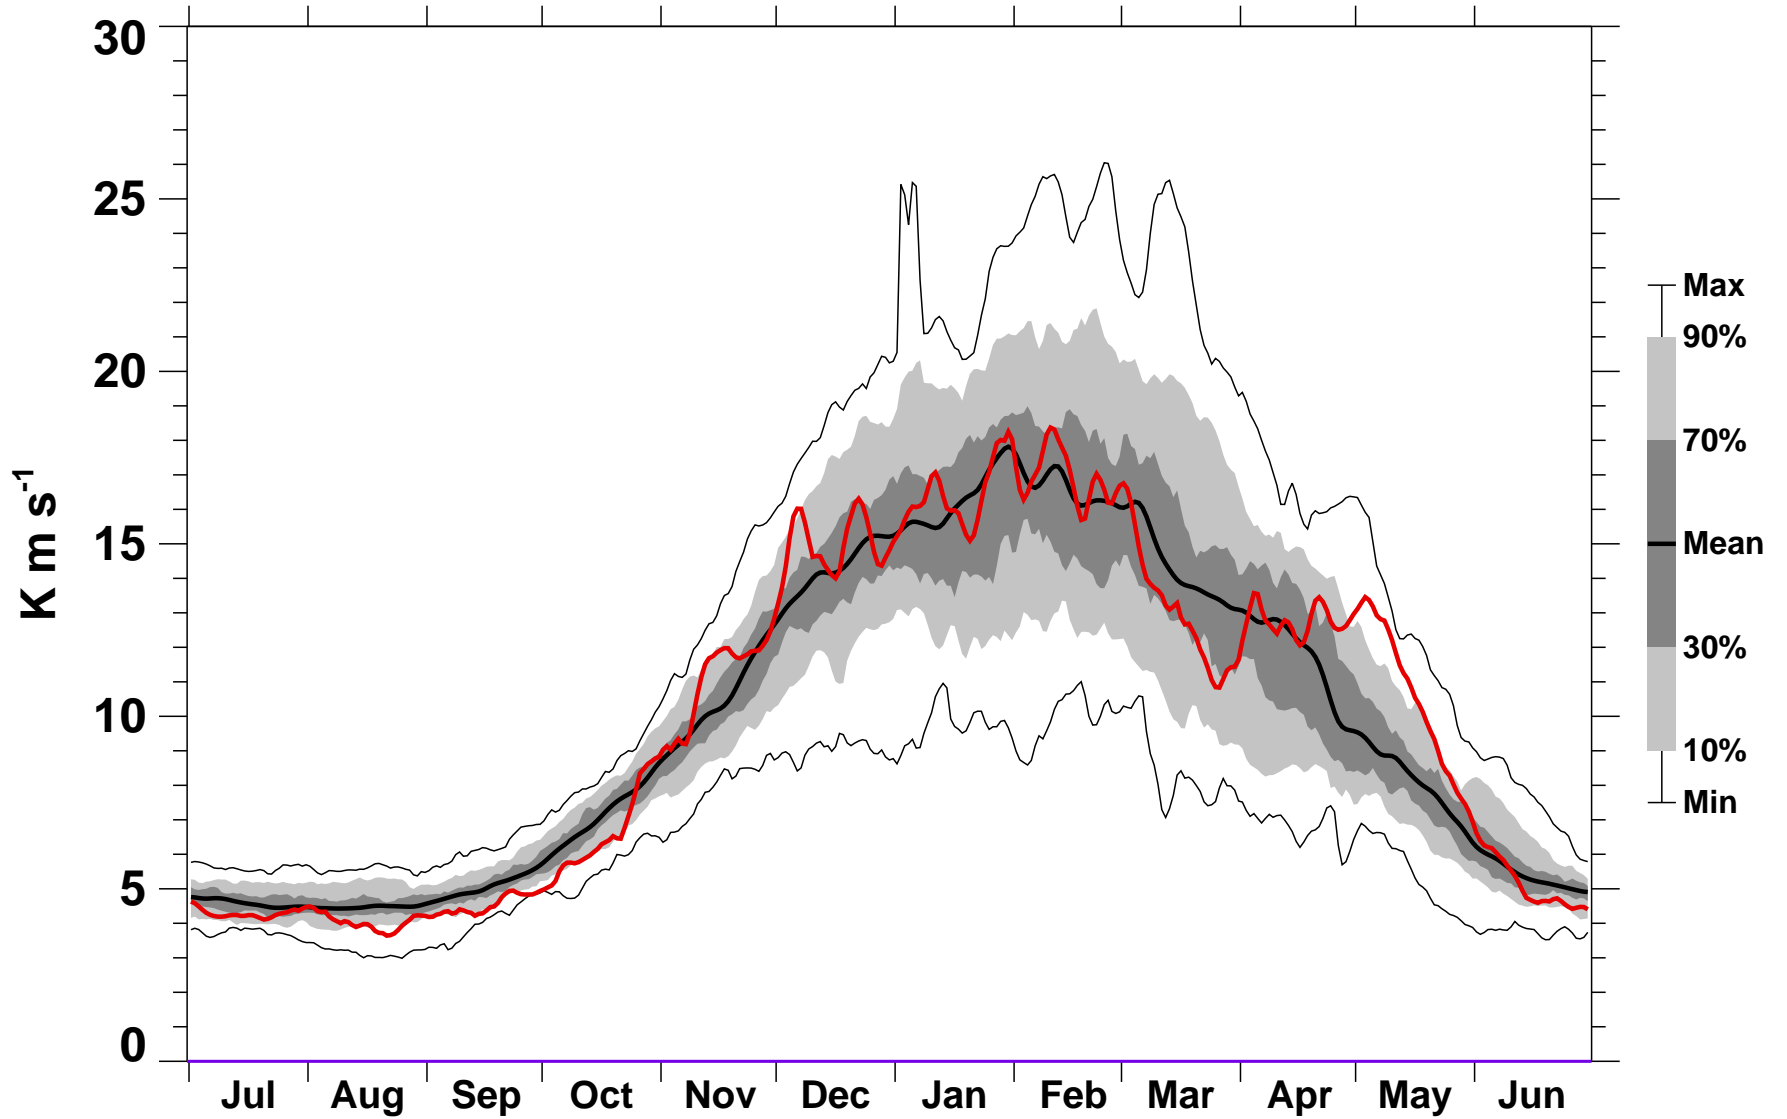

# 45-Day Mean 45-75°N Heat Flux 150 hPa MERRA

1978/1979-2015/2016

1981/1982

2016-07-07T14:29:22Z