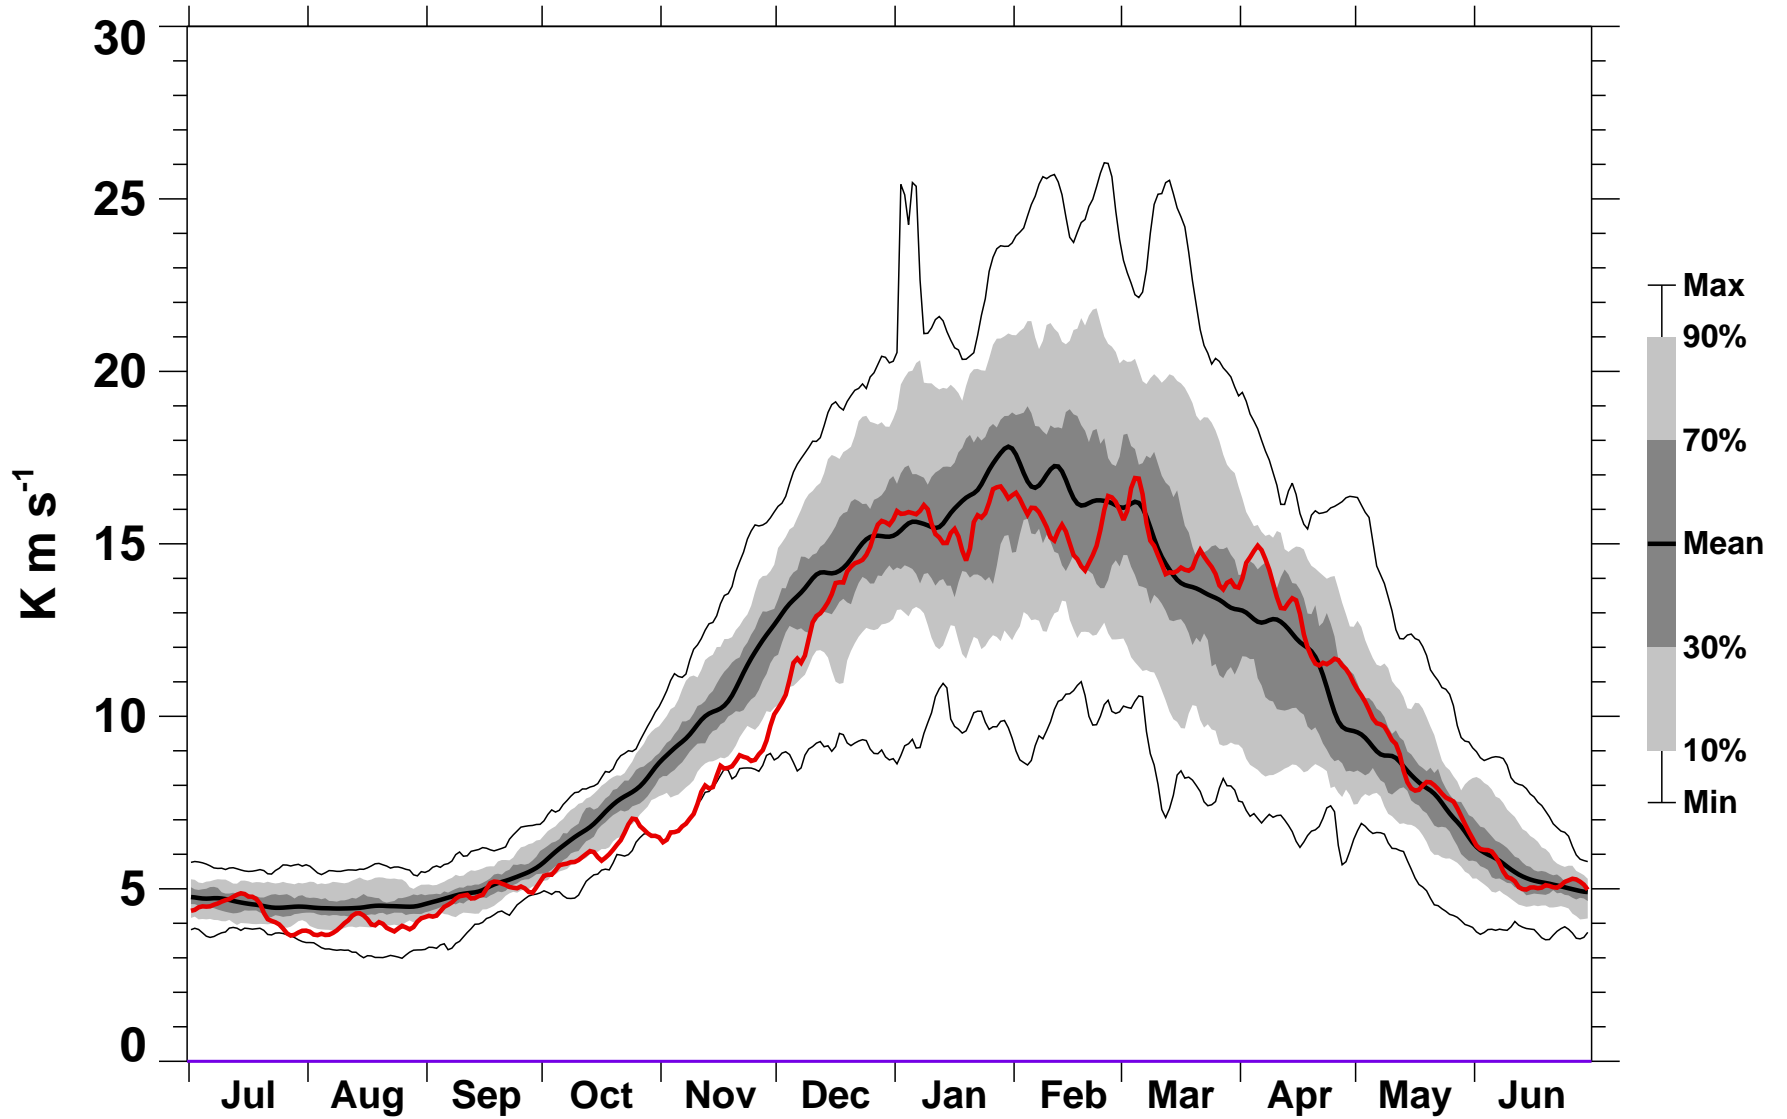

# 45-Day Mean 45-75°N Heat Flux 150 hPa MERRA

1978/1979-2015/2016

1982/1983

2016-07-07T14:28:37Z