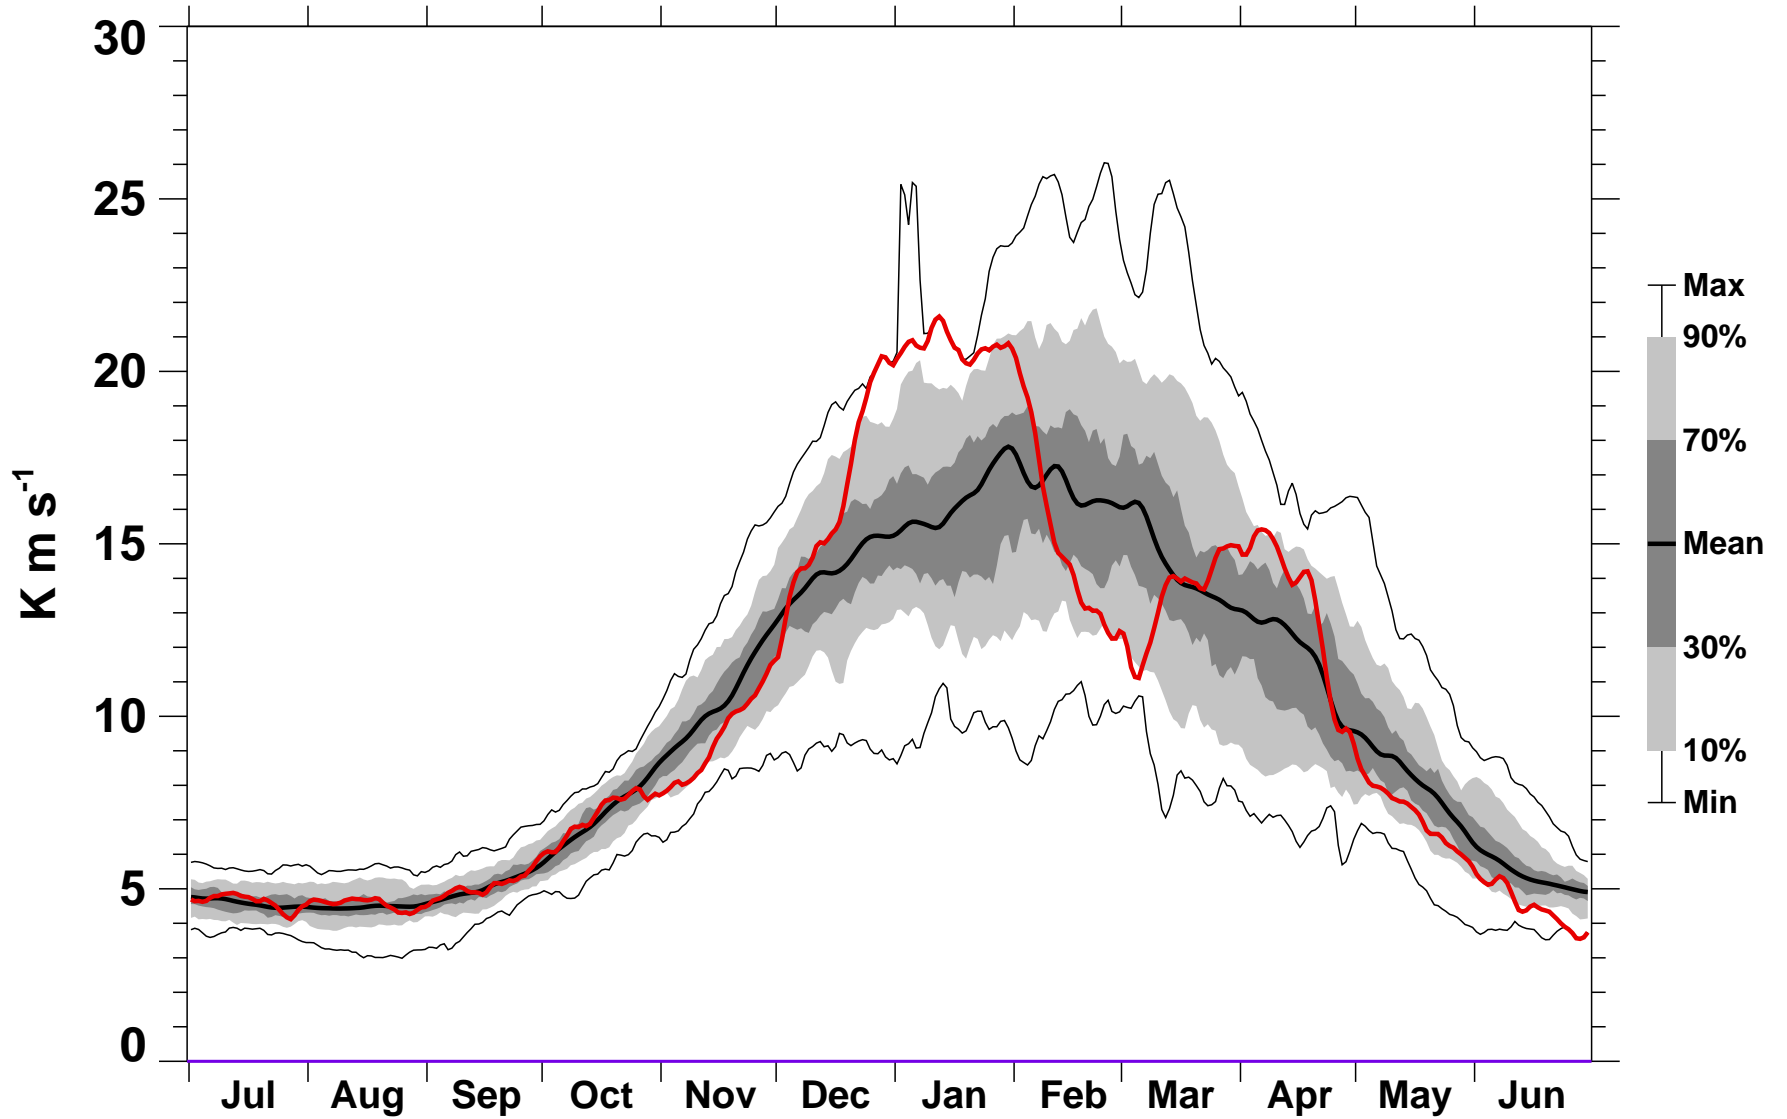

# 45-Day Mean 45-75°N Heat Flux 150 hPa MERRA

1978/1979-2015/2016

1984/1985

2016-07-07T14:27:07Z