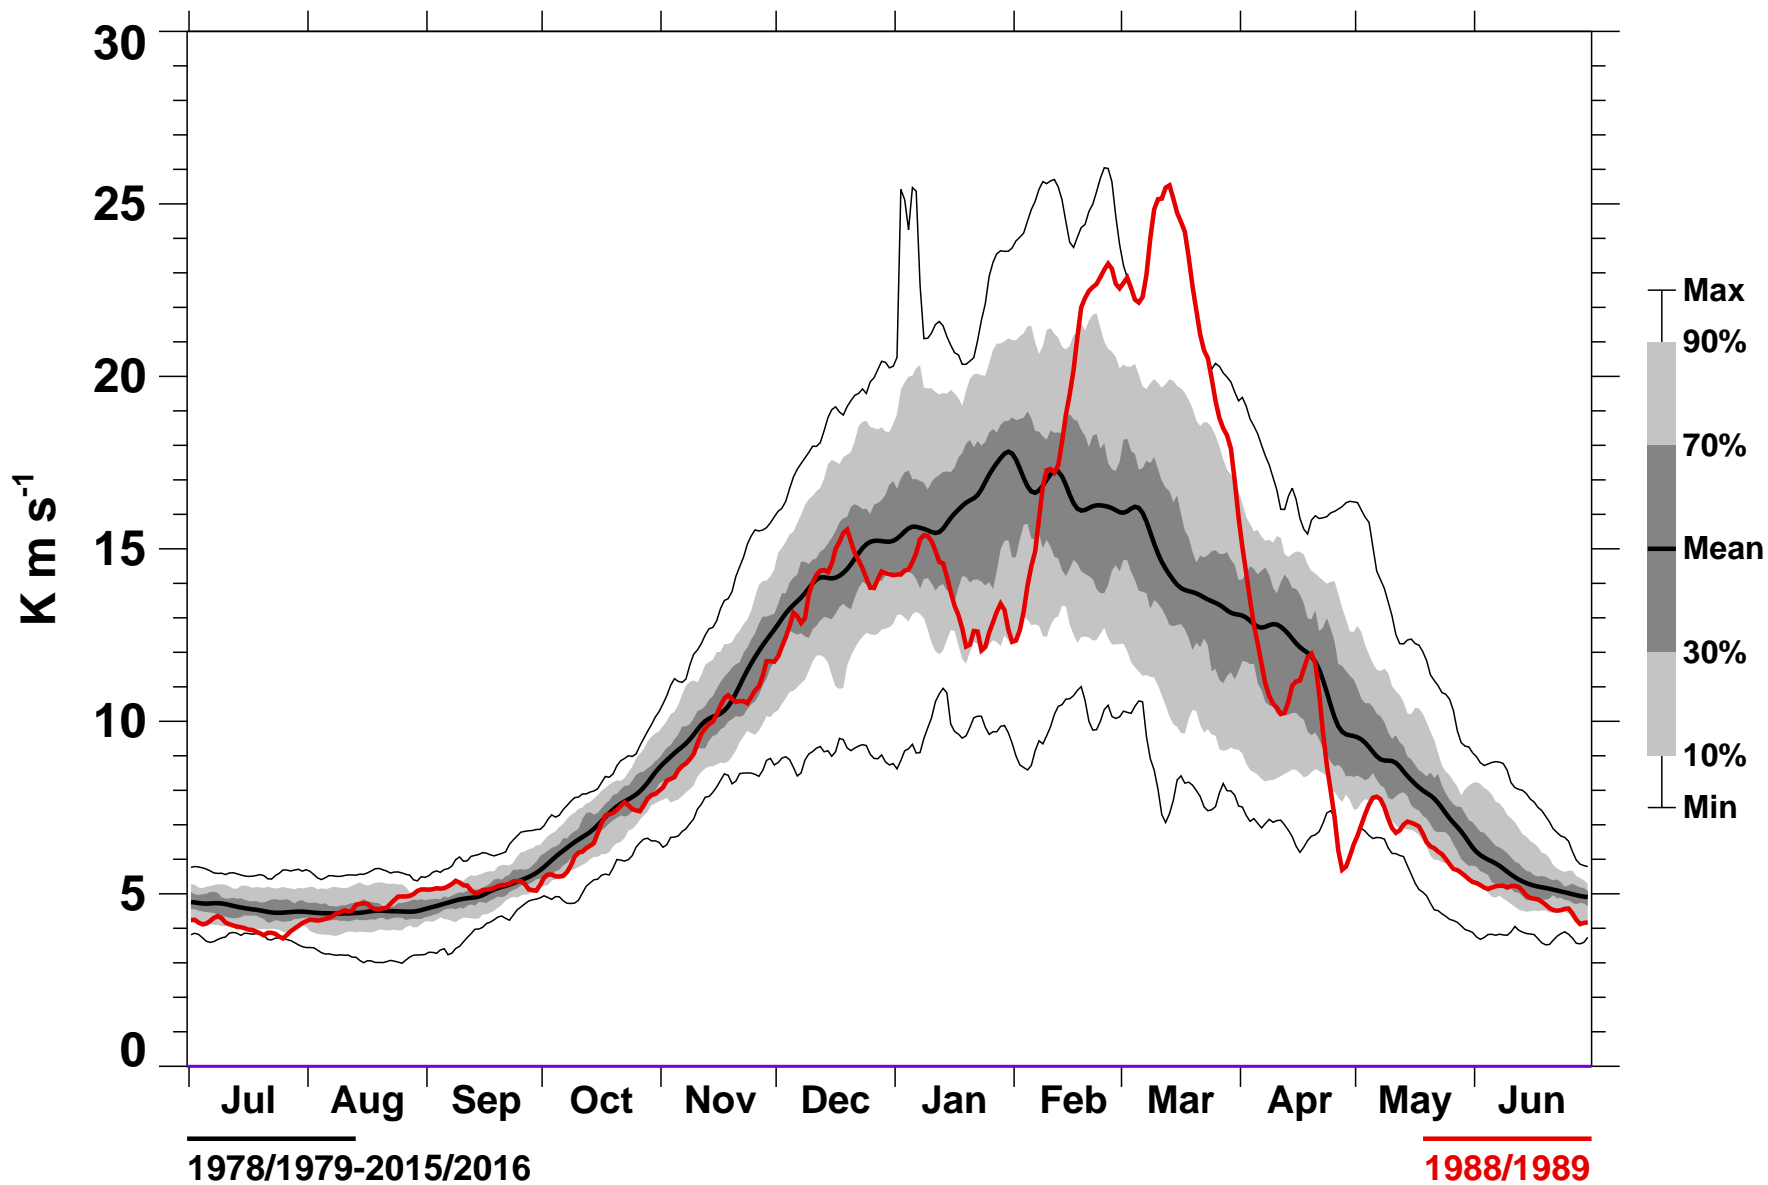

# 45-Day Mean 45-75°N Heat Flux 150 hPa MERRA

1978/1979-2015/2016

1988/1989

2016-07-07T14:24:07Z