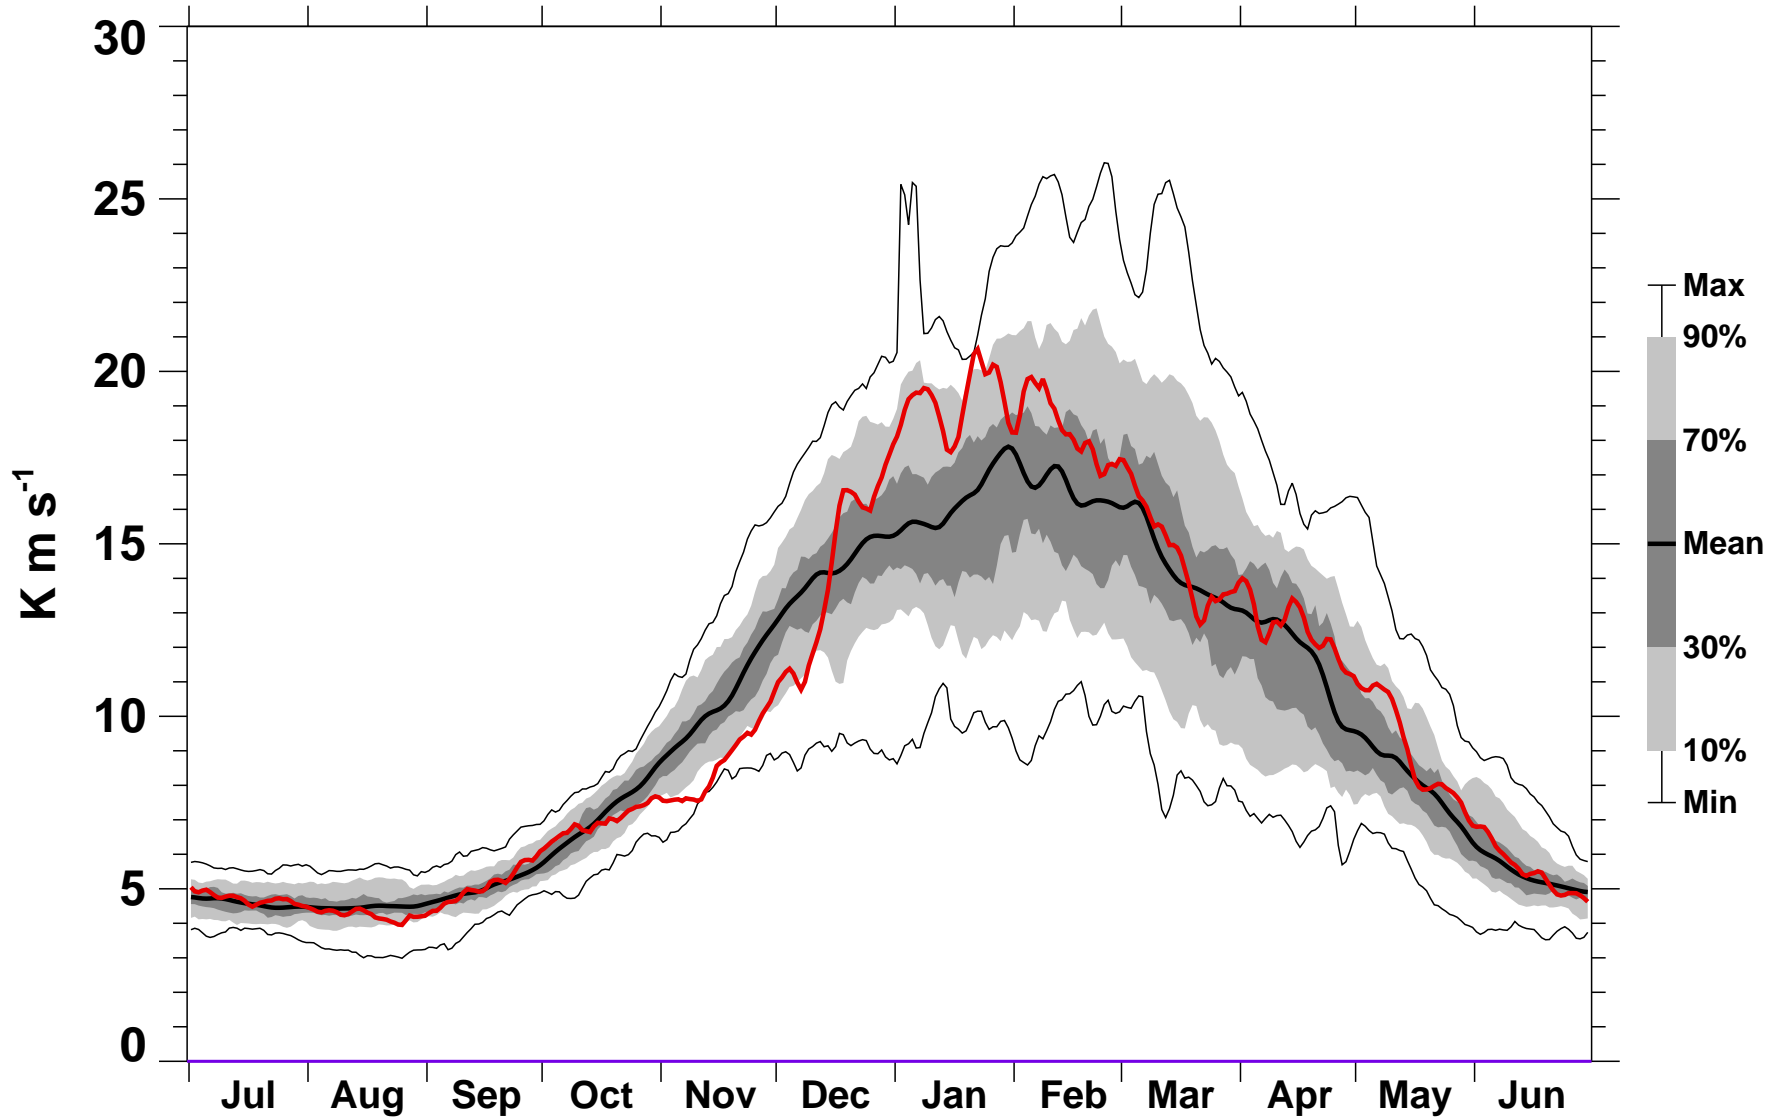

# 45-Day Mean 45-75°N Heat Flux 150 hPa MERRA

1978/1979-2015/2016

1990/1991

2016-07-07T14:22:38Z