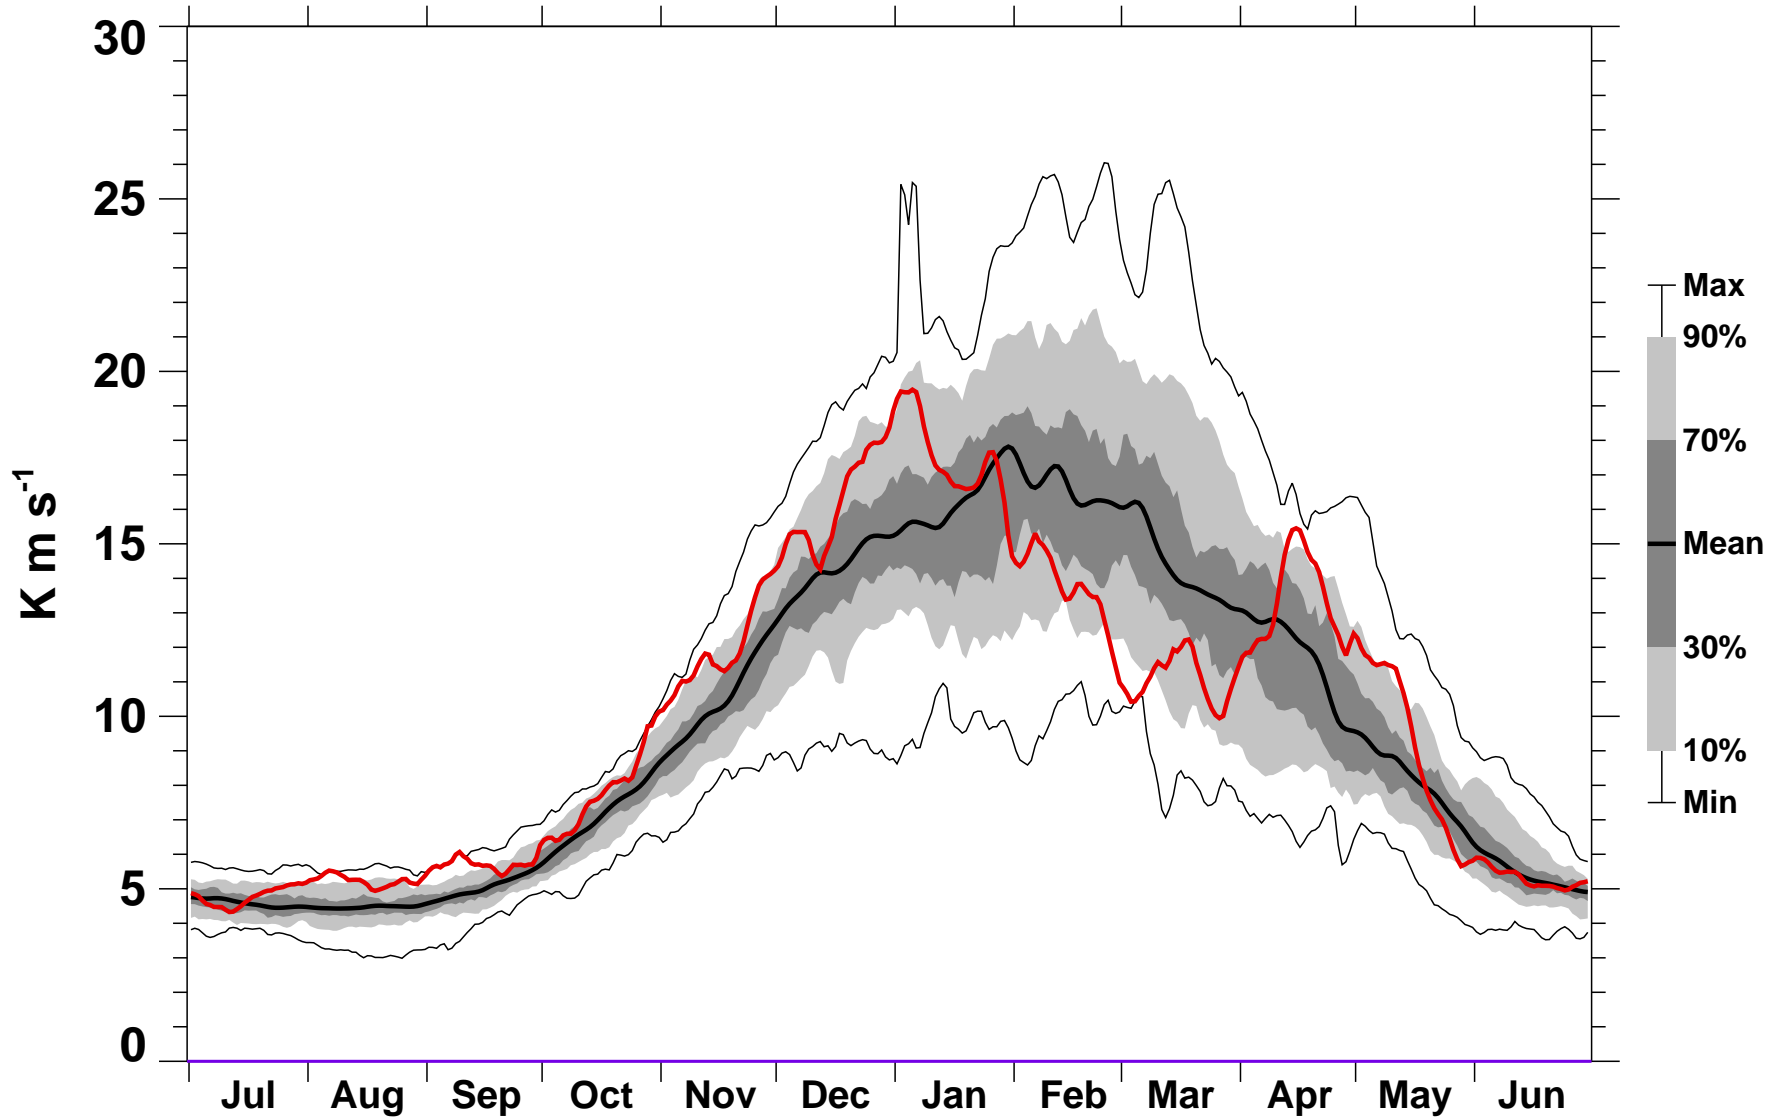

# 45-Day Mean 45-75°N Heat Flux 150 hPa MERRA

1978/1979-2015/2016

1993/1994

2016-07-07T14:20:25Z